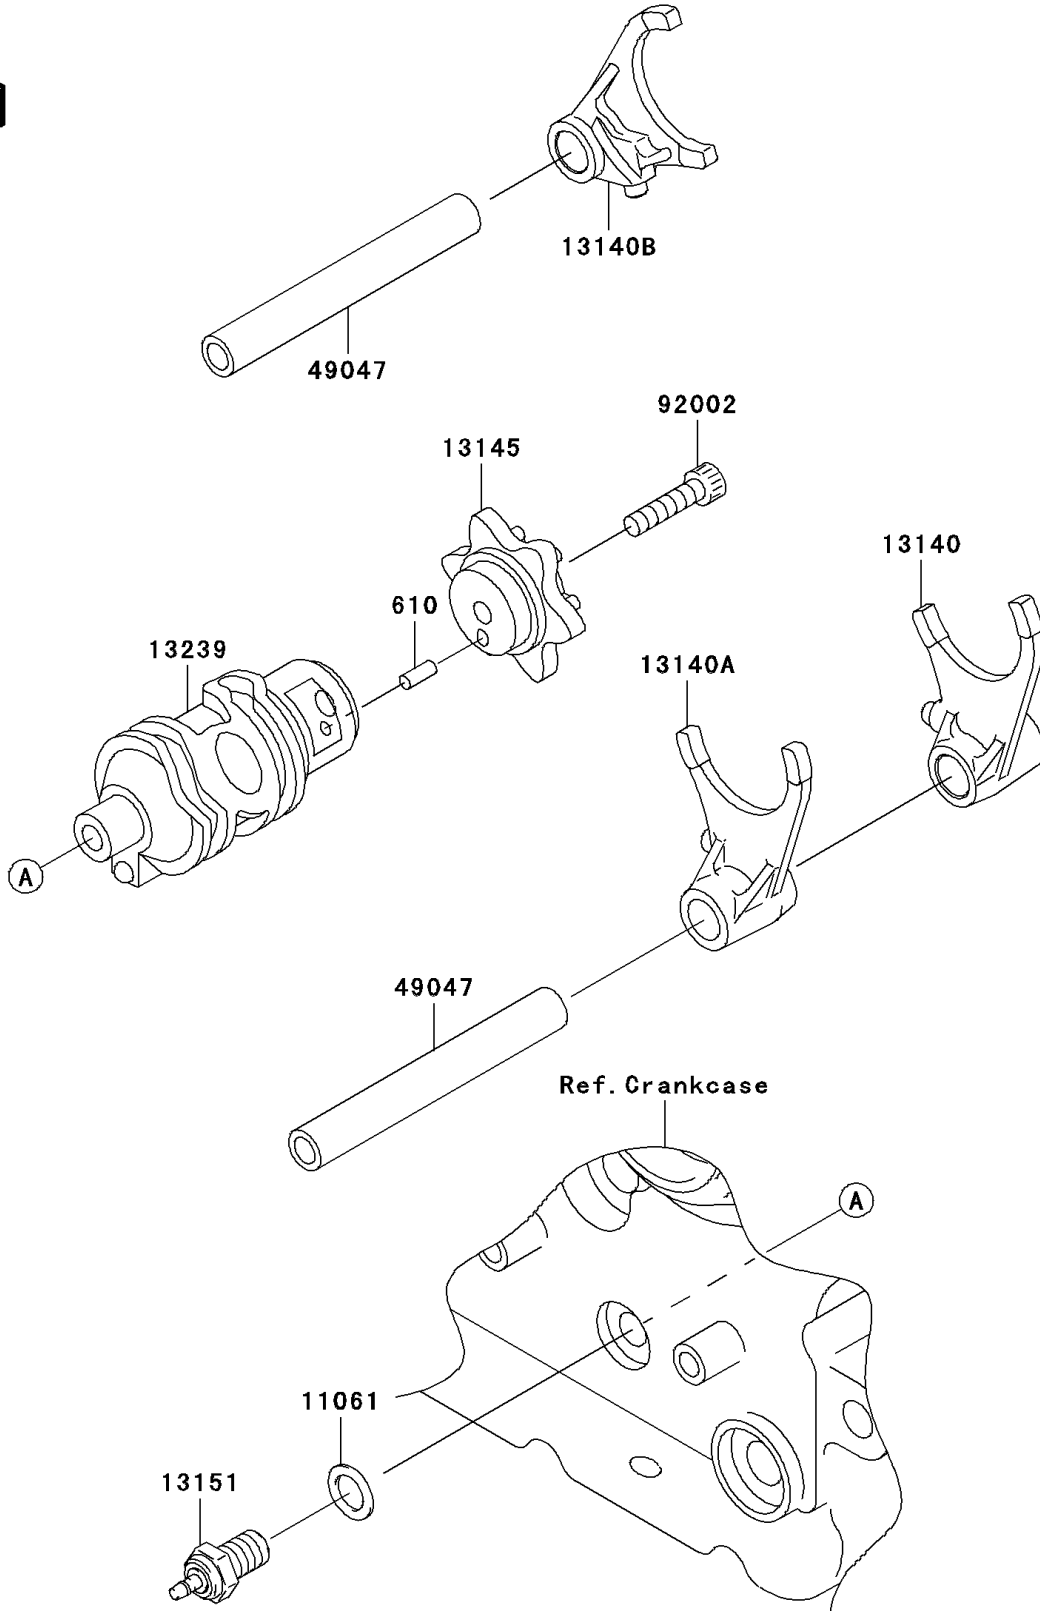

2009 KLR™ 650 PARTS DIAGRAM

Gear Change Drum/Shift Fork(s)

E1362

2009 KLR™ 650 PARTS LIST

Gear Change Drum/Shift Fork(s)

ITEM NAME	PART NUMBER	QUANTITY
ROLLER,4X10 (Ref # 610)	610A0410	1
GASKET,10.5X16X1 (Ref # 11061)	11061-0373	1
FORK-SHIFT,LOW (Ref # 13140)	13140-1023	1
FORK-SHIFT,2ND&3RD (Ref # 13140A)	13140-1024	1
FORK-SHIFT,4TH&TOP,36MM (Ref # 13140B)	13140-1288	1
CAM-CHANGE DRUM (Ref # 13145)	13145-0042	1
SWITCH-COMP,NEUTRAL (Ref # 13151)	13151-1080	1
DRUM-ASSY-CHANGE (Ref # 13239)	13239-1103	1
ROD-SHIFT,L=93.7 (Ref # 49047)	49047-1003	2
BOLT,SOCKET,6X25 (Ref # 92002)	92002-1696	1