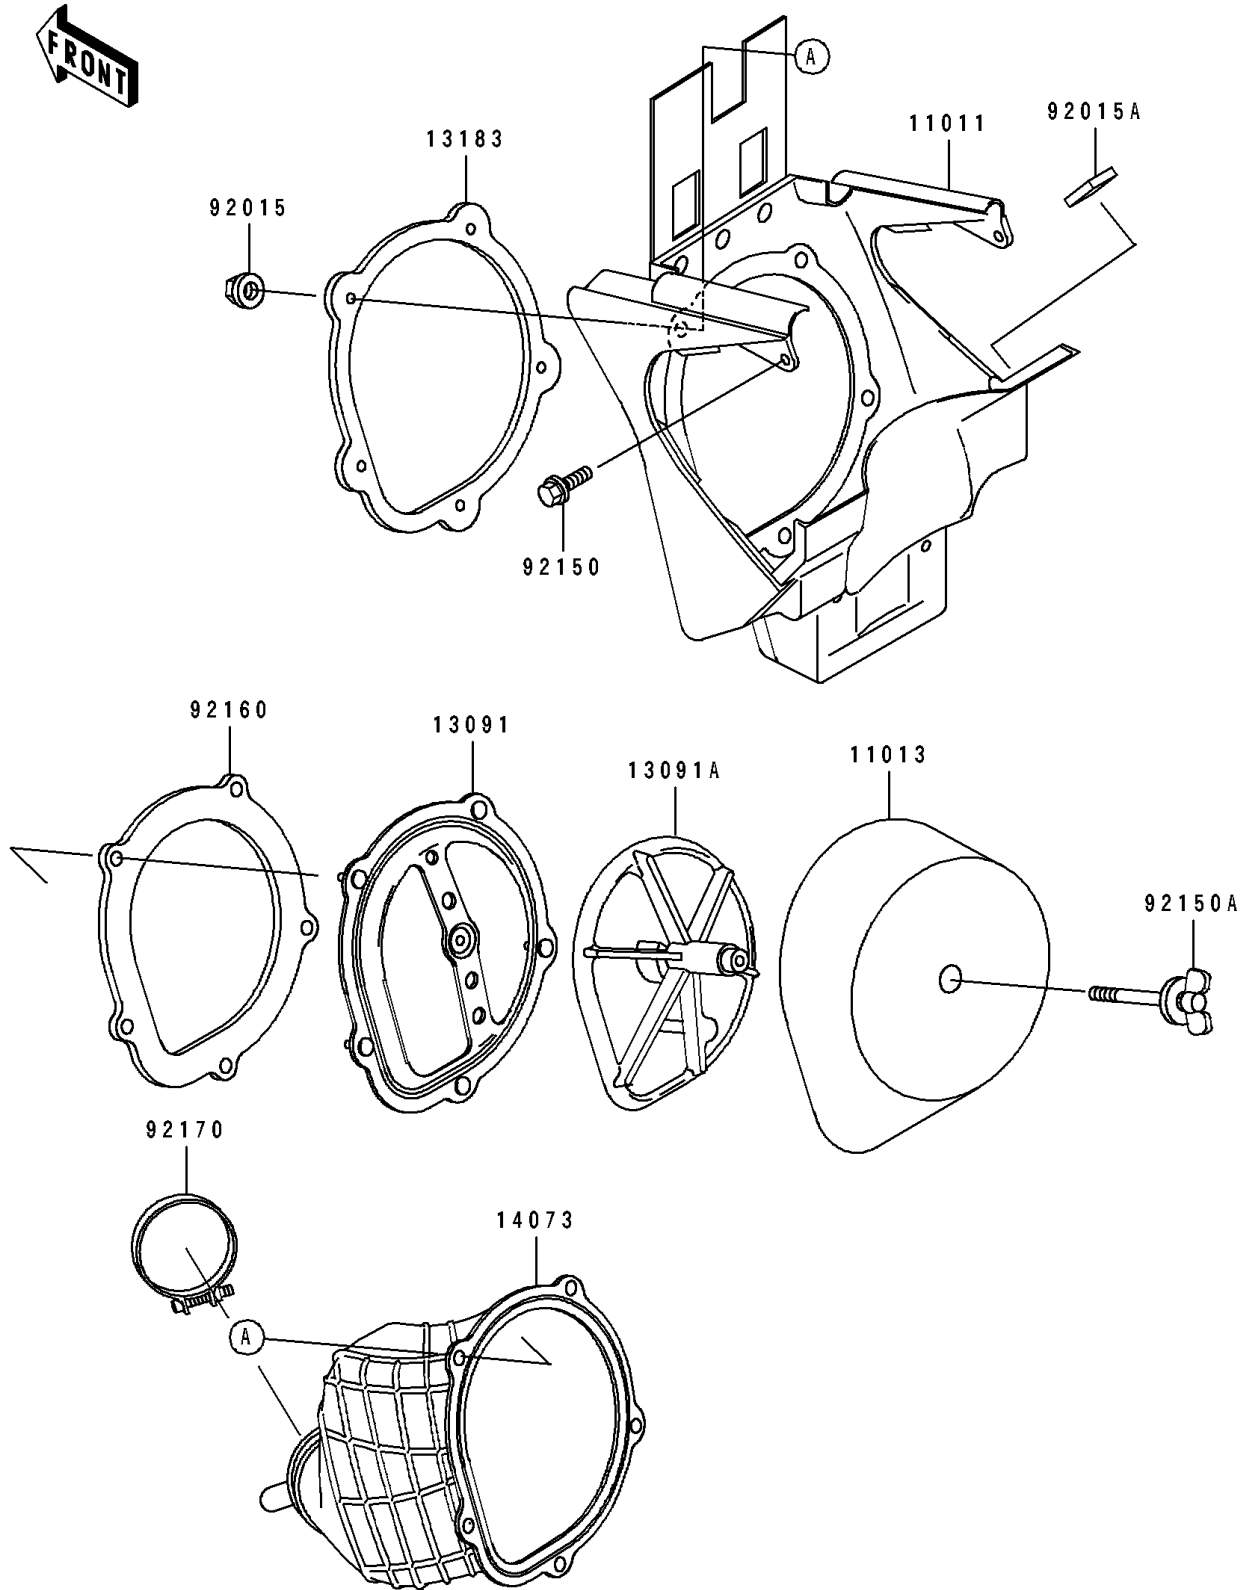

1997 KX125 PARTS DIAGRAM

Air Cleaner

E1130

1997 KX125 PARTS LIST

Air Cleaner

ITEM NAME	PART NUMBER	QUANTITY
CASE-AIR FILTER,S.GRAY (Ref # 11011)	11011-1472-RG	1
ELEMENT-AIR FILTER (Ref # 11013)	11013-1264	1
HOLDER (Ref # 13091)	13091-1664	1
HOLDER,ELEMENT (Ref # 13091A)	13091-1708	1
PLATE,DUCT FITTING (Ref # 13183)	13183-1530	1
DUCT,AIR FILTER (Ref # 14073)	14073-1612	1
NUT,FLANGED,5MM (Ref # 92015)	92015-1259	1
NUT (Ref # 92015A)	92015-1918	1
BOLT,FLANGED,6X16 (Ref # 92150)	92150-1506	1
BOLT,WING (Ref # 92150A)	92150-1565	1
DAMPER,DUCT SEAL (Ref # 92160)	92160-1196	1
CLAMP,65MM (Ref # 92170)	92170-1526	1