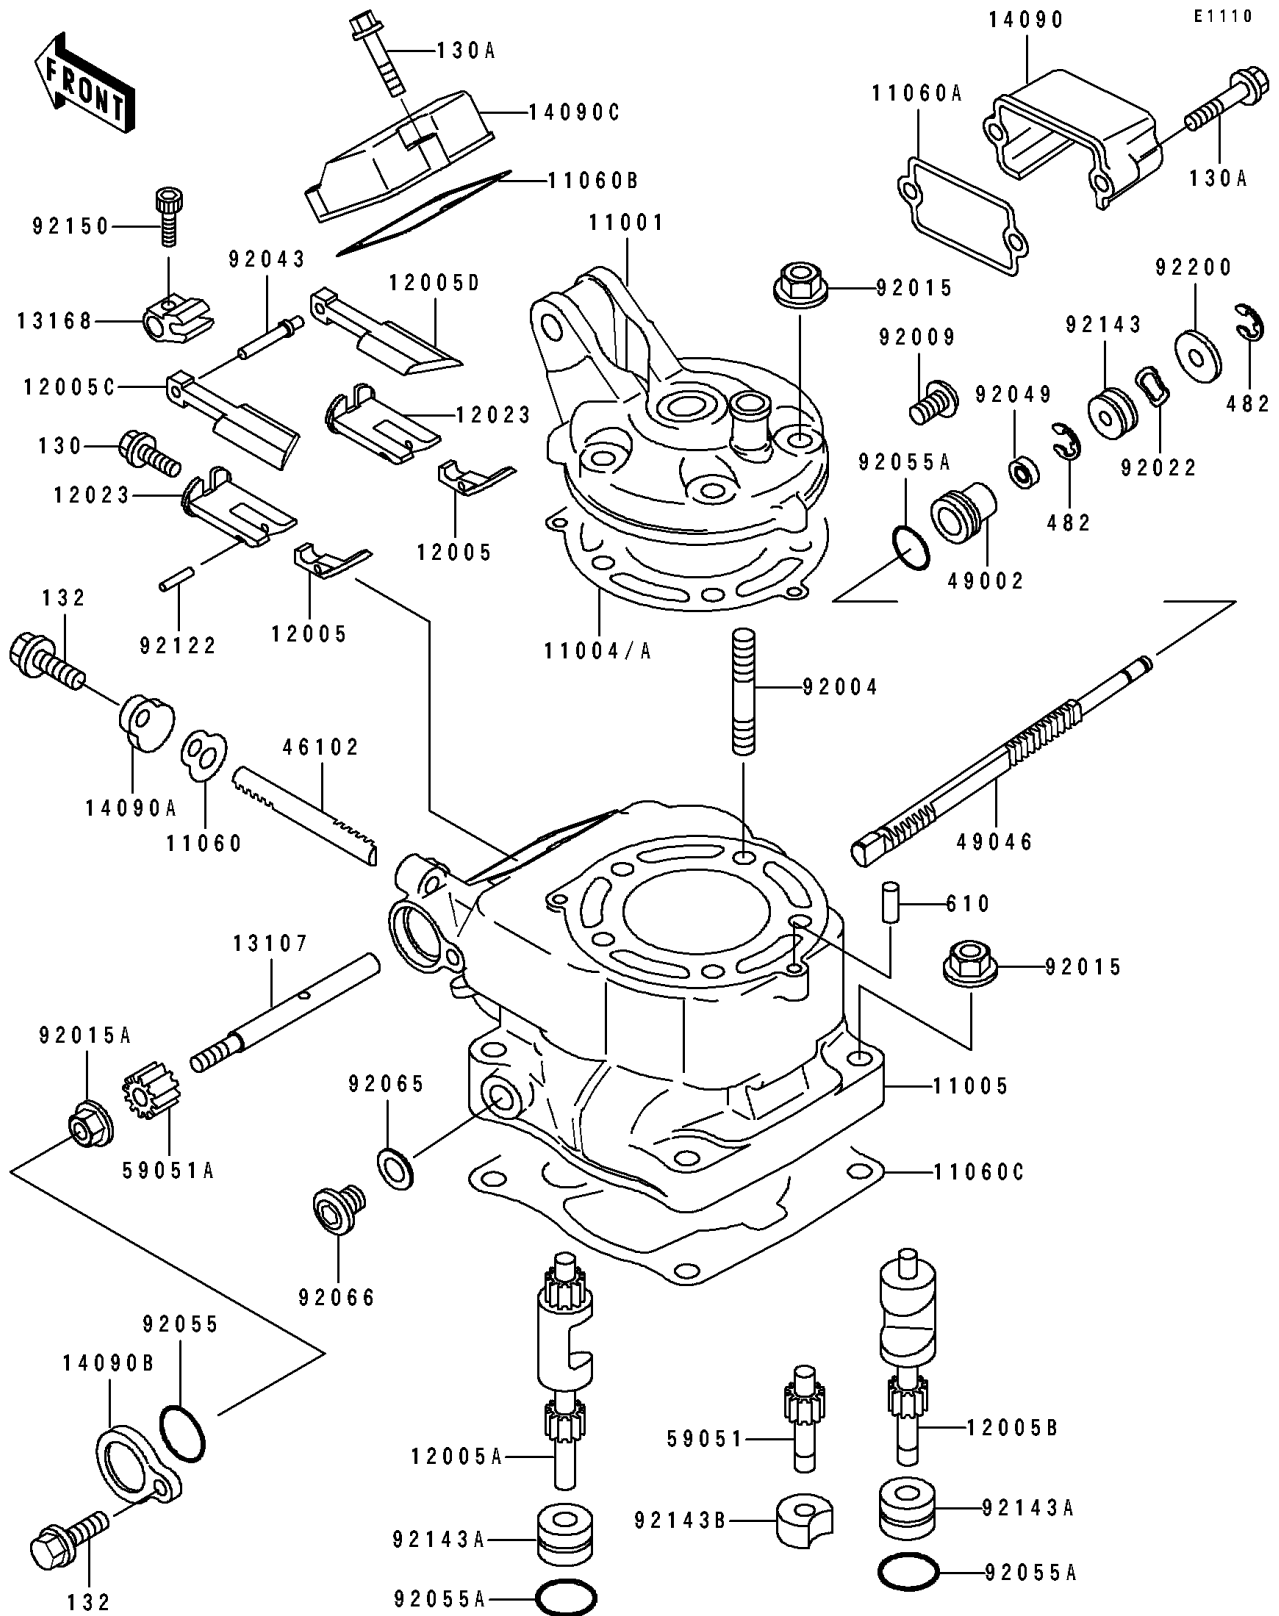

1997 KX125 PARTS DIAGRAM

Cylinder Head/Cylinder