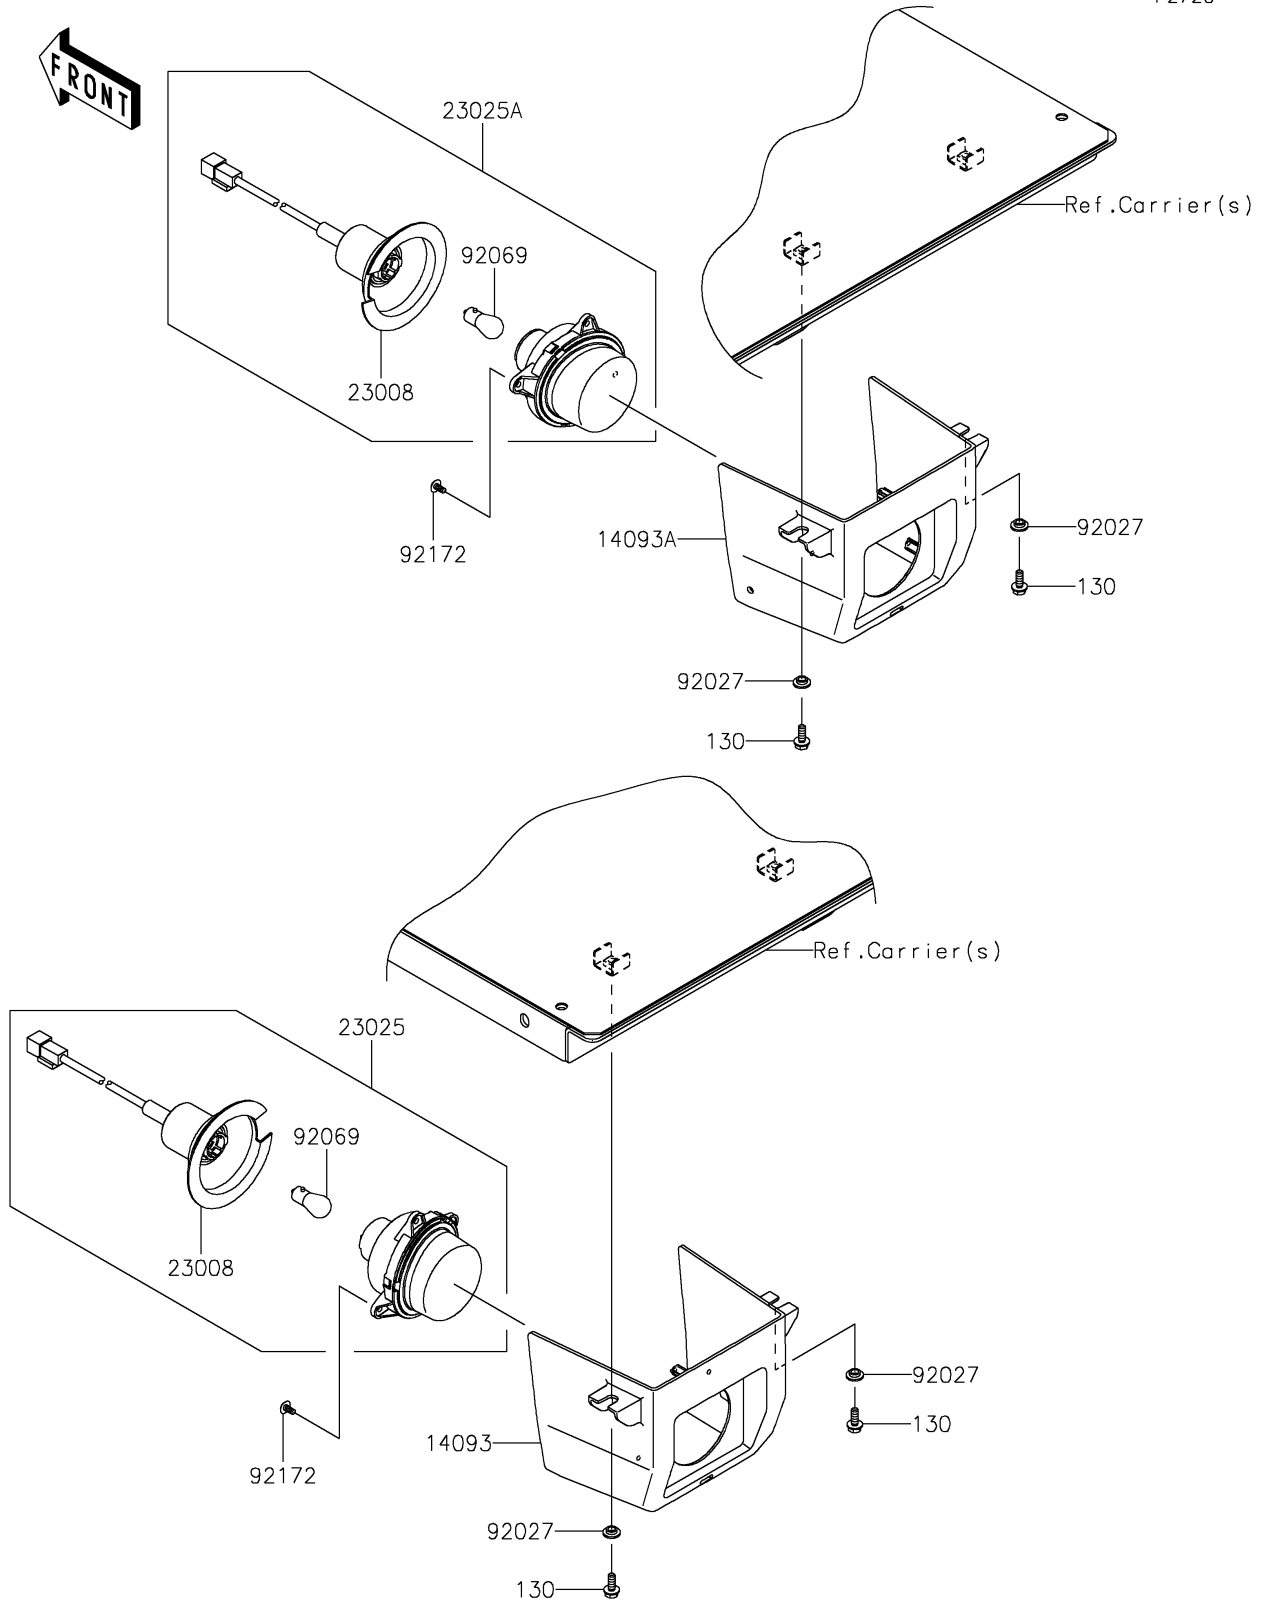

2020 MULE PRO-DXT™ EPS DIESEL PARTS DIAGRAM

Taillight(s)

F2720

2020 MULE PRO-DXT™ EPS DIESEL PARTS LIST

Taillight(s)

ITEM NAME	PART NUMBER	QUANTITY
BOLT-FLANGED,6X16 (Ref # 130)	130CA0616	4
COVER,TAIL LAMP,LH (Ref # 14093)	14093-0580	1
COVER,TAIL LAMP,RH (Ref # 14093A)	14093-0581	1
SOCKET-ASSY (Ref # 23008)	23008-0162	2
LAMP-TAIL,LH (Ref # 23025)	23025-0334	1
LAMP-TAIL,RH (Ref # 23025A)	23025-0341	1
COLLAR,L=4.6 (Ref # 92027)	92027-1168	4
BULB,12V 21/5W (Ref # 92069)	92069-0072	2
SCREW,TAPPING,5X10 (Ref # 92172)	92172-0262	6