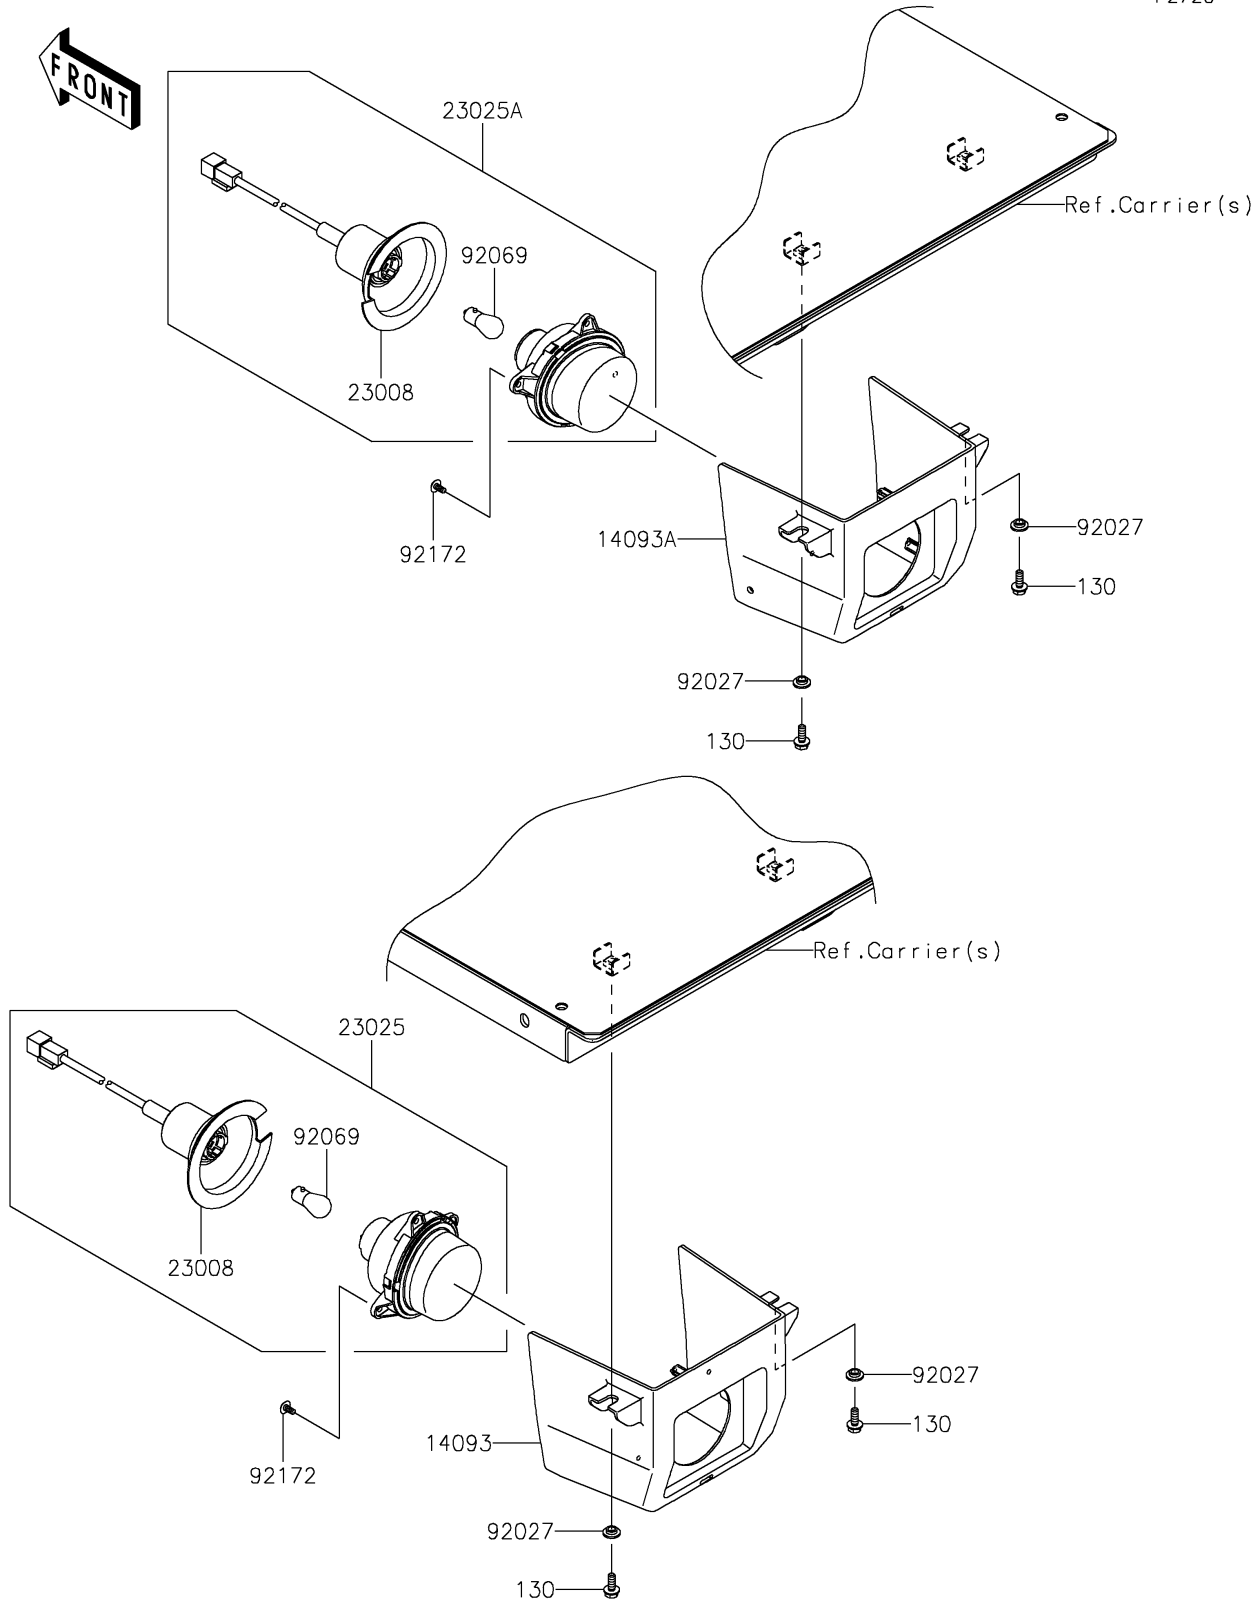

2017 MULE PRO-DXT™ EPS DIESEL PARTS DIAGRAM

Taillight(s)

F2720

2017 MULE PRO-DXT™ EPS DIESEL PARTS LIST

Taillight(s)

ITEM NAME	PART NUMBER	QUANTITY
BOLT-FLANGED,6X16 (Ref # 130)	130CA0616	4
COVER,TAIL LAMP,LH (Ref # 14093)	14093-0580	1
COVER,TAIL LAMP,RH (Ref # 14093A)	14093-0581	1
SOCKET-ASSY (Ref # 23008)	23008-0162	2
LAMP-TAIL,LH (Ref # 23025)	23025-0334	1
LAMP-TAIL,RH (Ref # 23025A)	23025-0341	1
COLLAR,L=4.6 (Ref # 92027)	92027-1168	4
BULB,12V 21/5W (Ref # 92069)	92069-0072	2
SCREW,TAPPING,5X10 (Ref # 92172)	92172-0262	6