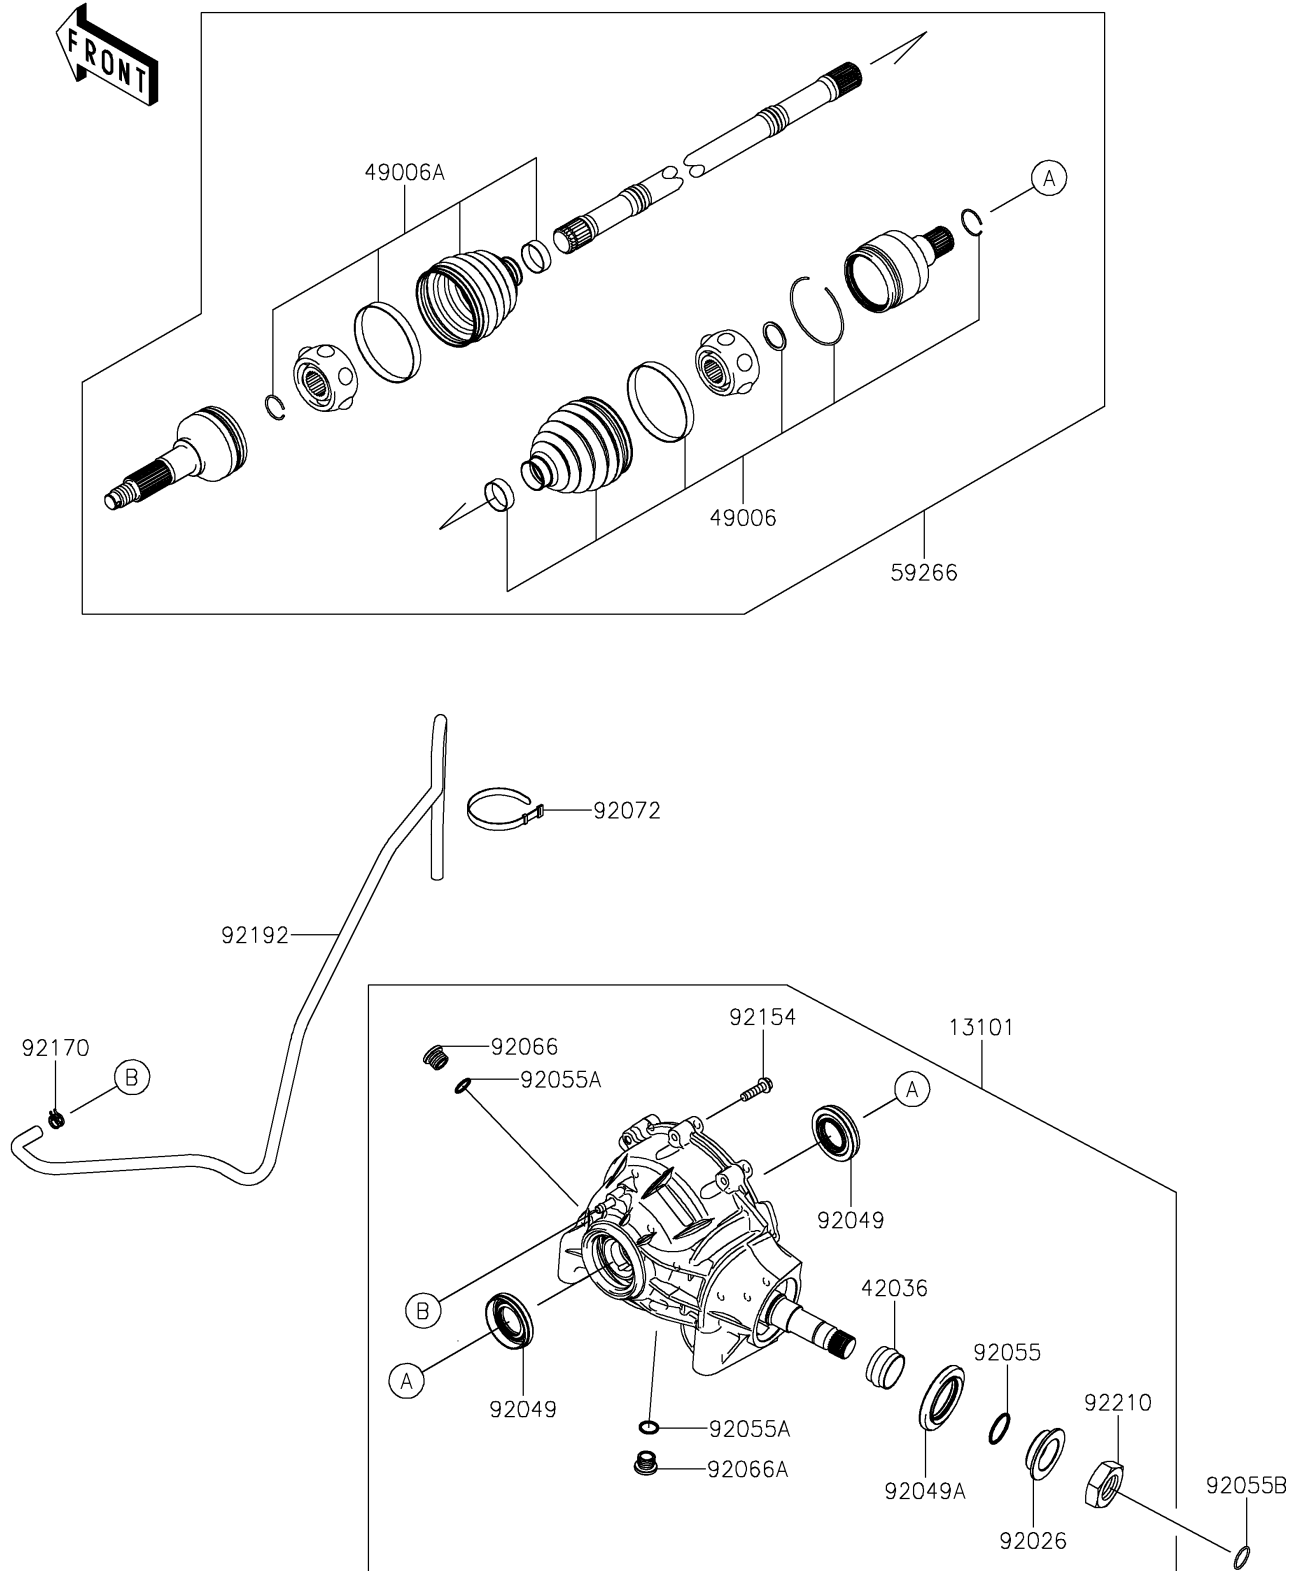

2020 MULE PRO-DXT™ EPS DIESEL PARTS DIAGRAM

Drive Shaft-Front

E3136

2020 MULE PRO-DXT™ EPS DIESEL PARTS LIST

Drive Shaft-Front

ITEM NAME	PART NUMBER	QUANTITY
-----------	-------------	----------