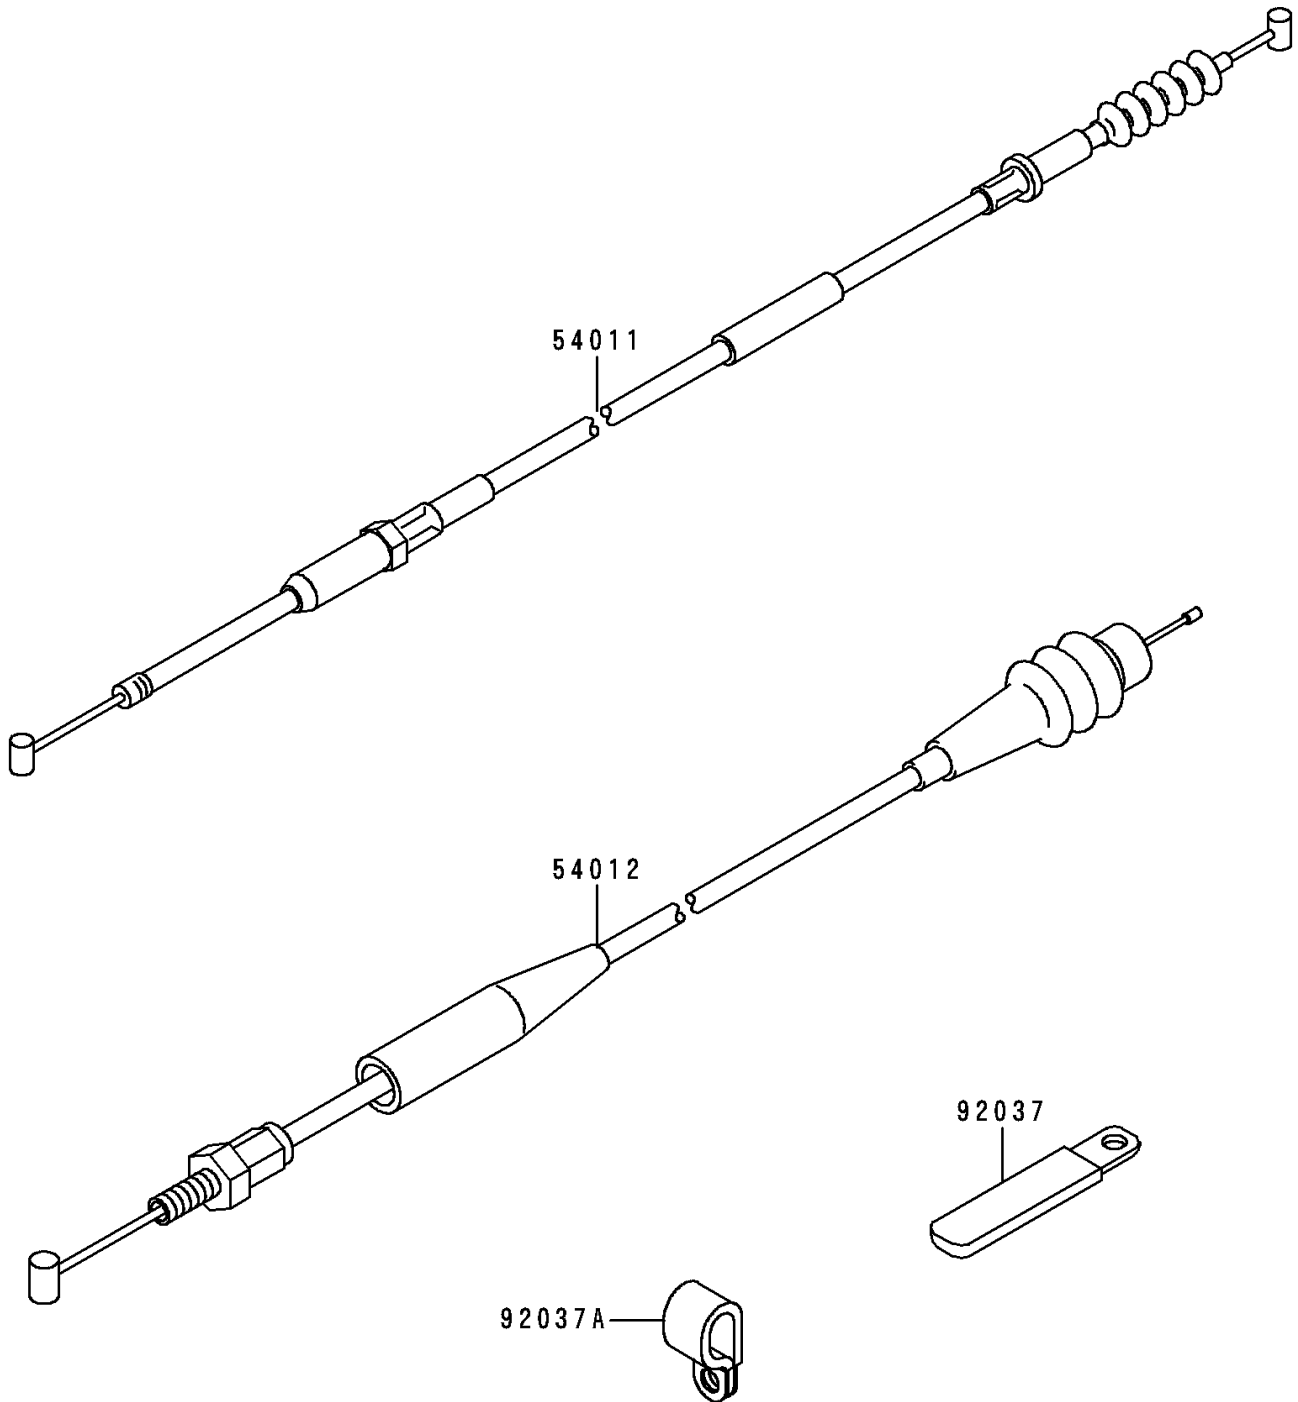

1996 KX125 PARTS DIAGRAM

Cables

F 25 40

1996 KX125 PARTS LIST

Cables

ITEM NAME	PART NUMBER	QUANTITY
CABLE-CLUTCH (Ref # 54011)	54011-1344	1
CABLE-THROTTLE (Ref # 54012)	54012-1432	1
CLAMP,WIRING HARNESS (Ref # 92037)	92037-1539	1
CLAMP (Ref # 92037A)	92037-1608	1