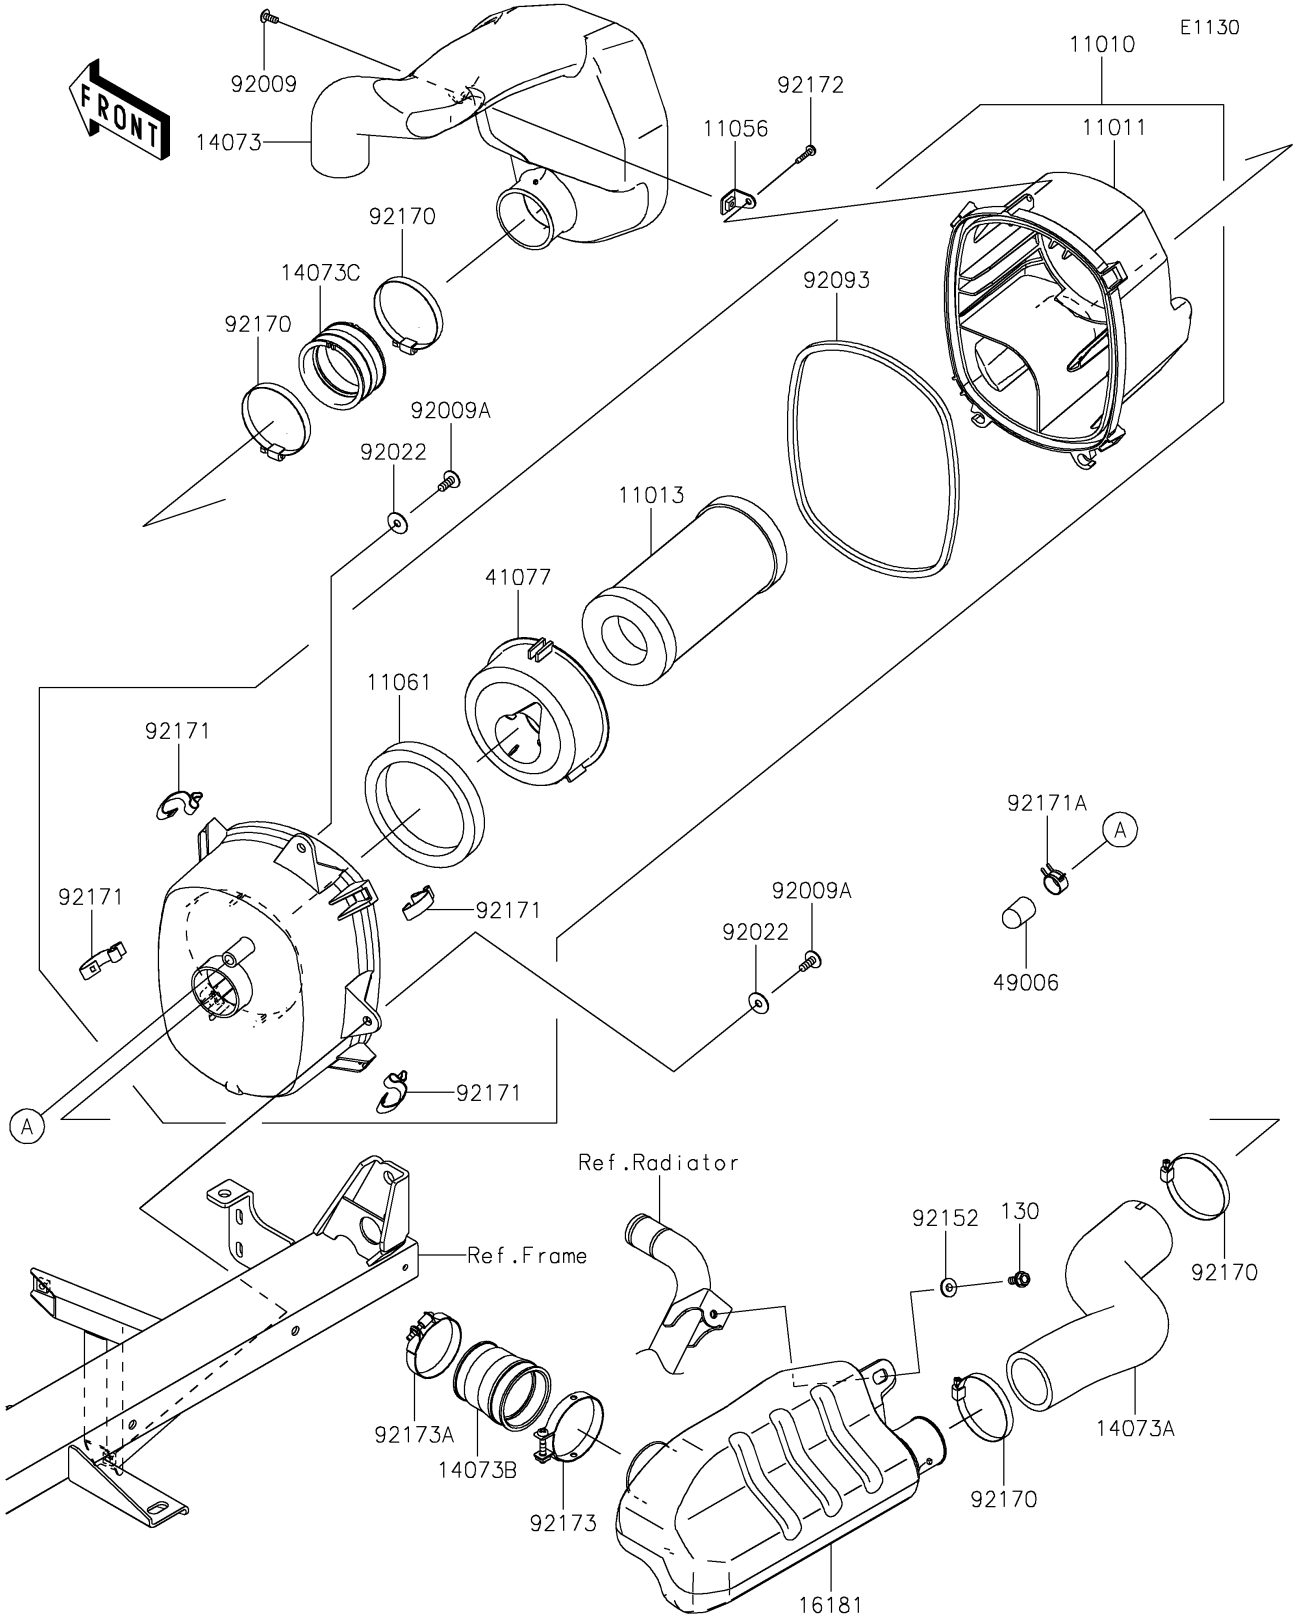

2020 MULE PRO-DXT™ EPS DIESEL PARTS DIAGRAM

Air Cleaner

2020 MULE PRO-DXT™ EPS DIESEL PARTS LIST

Air Cleaner

ITEM NAME	PART NUMBER	QUANTITY
FILTER-ASSY-AIR (Ref # 11010)	11010-0860	1
CASE-AIR FILTER,UPP (Ref # 11011)	11011-0857	1
ELEMENT-AIR FILTER (Ref # 11013)	11013-1290	1
BRACKET,AIR FILTER (Ref # 11056)	11056-3734	1
GASKET,ADAPTER (Ref # 11061)	11061-0961	1
BOLT-FLANGED,6X14 (Ref # 130)	130BA0614	1
DUCT,INTAKE (Ref # 14073)	14073-0815	1
DUCT,AIR CLEANER-RESONATOR (Ref # 14073A)	14073-0816	1
DUCT,FUNNEL (Ref # 14073B)	14073-0817	1
DUCT,JOINT (Ref # 14073C)	14073-1775	1
TANK-RESONATOR (Ref # 16181)	16181-0018	1
ADAPTER,ELEMENT (Ref # 41077)	41077-0719	1
BOOT (Ref # 49006)	49006-0555	1
SCREW,5X12 (Ref # 92009)	92009-1154	1
SCREW,6X16 (Ref # 92009A)	92009-1621	2
WASHER,PLAIN,6.5X20X1 (Ref # 92022)	92022-165	2
SEAL,AIR FILTER (Ref # 92093)	92093-0607	1
COLLAR,6.5X10X5.6 (Ref # 92152)	92152-0445	1
CLAMP (Ref # 92170)	92170-1764	4
CLAMP (Ref # 92171)	92171-0225	4
CLAMP (Ref # 92171A)	92171-0533	1
SCREW,TAPPING,5X20 (Ref # 92172)	92172-0009	1
CLAMP (Ref # 92173)	92173-1536	1
CLAMP (Ref # 92173A)	92173-1537	1