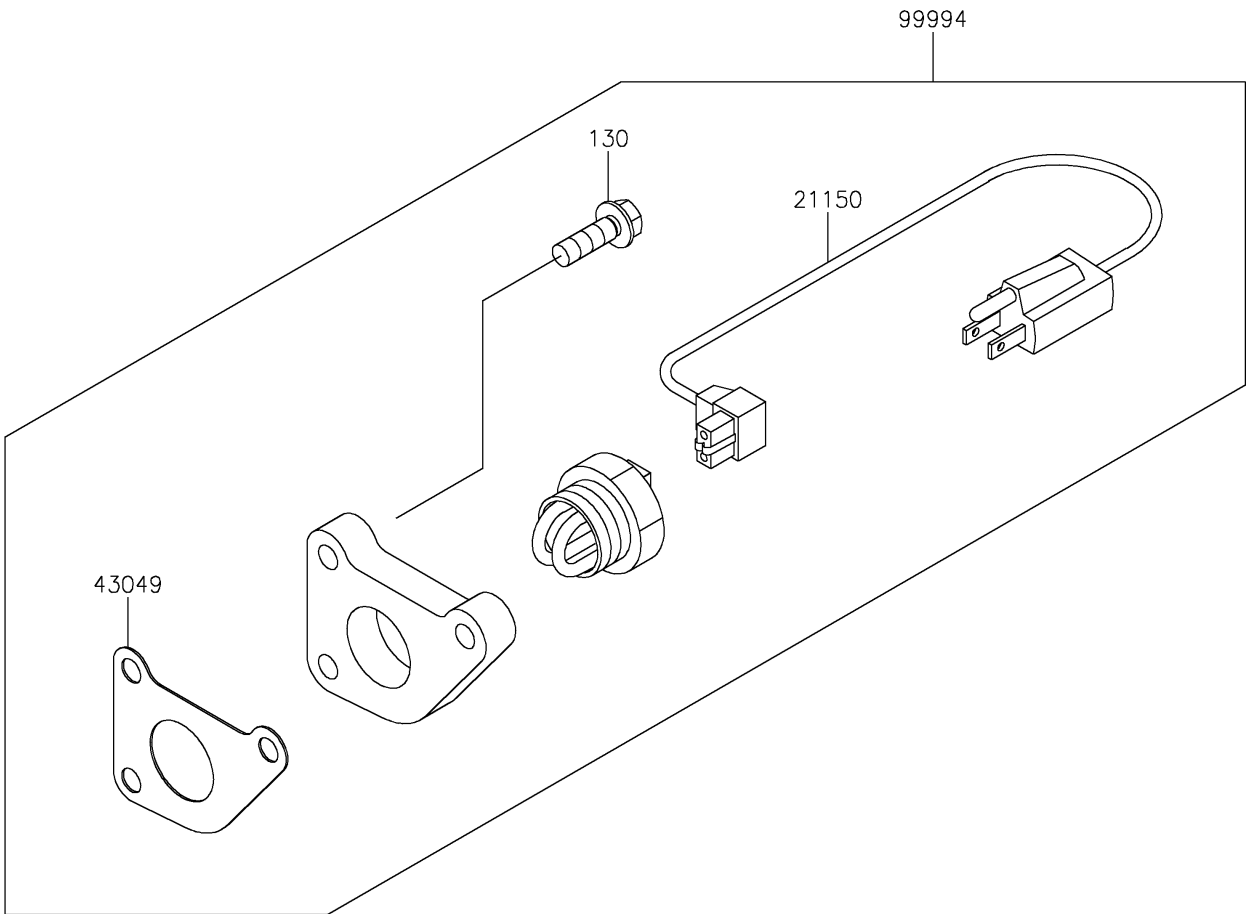

2017 MULE PRO-DXT™ DIESEL PARTS DIAGRAM

Accessory

F2910

2017 MULE PRO-DXT™ DIESEL PARTS LIST

Accessory

ITEM NAME	PART NUMBER	QUANTITY
BOLT-FLANGED,8X25 (Ref # 130)	130BA0825	1
CORD-ASSY (Ref # 21150)	21150-0015	1
PACKING (Ref # 43049)	43049-0034	1
KIT-ACCESSORY,BLOCK HEATER (Ref # 99994)	99994-0741	1