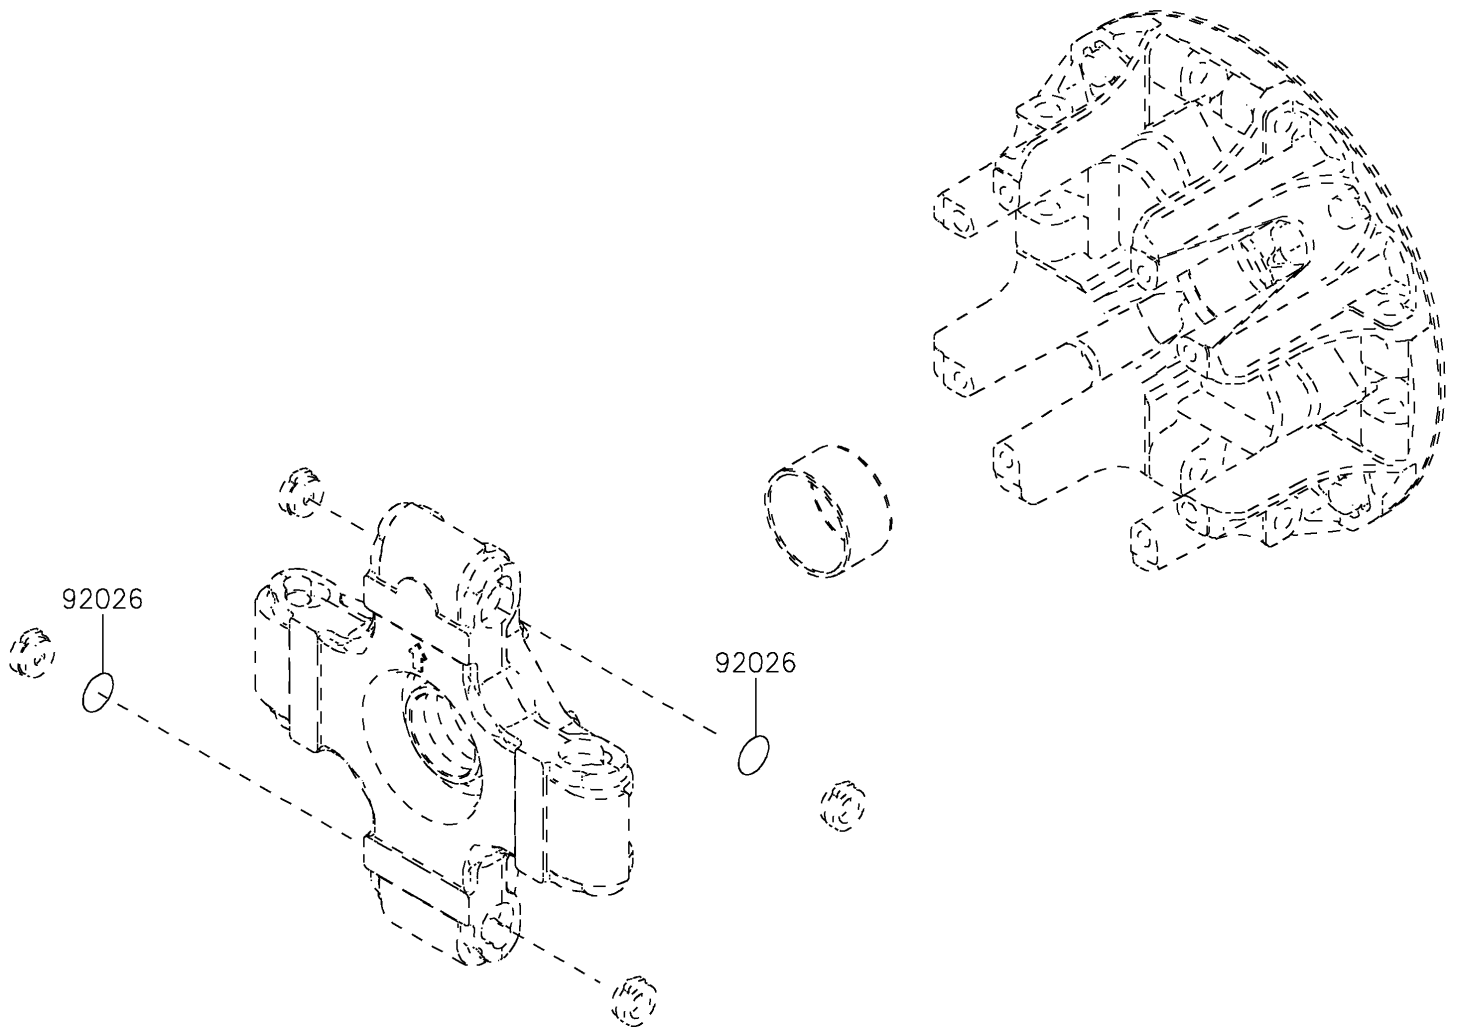

2020 MULE PRO-DXT™ DIESEL PARTS DIAGRAM

Optional Parts

F2890

(Ref. Drive Converter)

2020 MULE PRO-DXT™ DIESEL PARTS LIST

Optional Parts

ITEM NAME	PART NUMBER	QUANTITY
SPACER,T=0.1 (Ref # 92026)	92026-0038	2