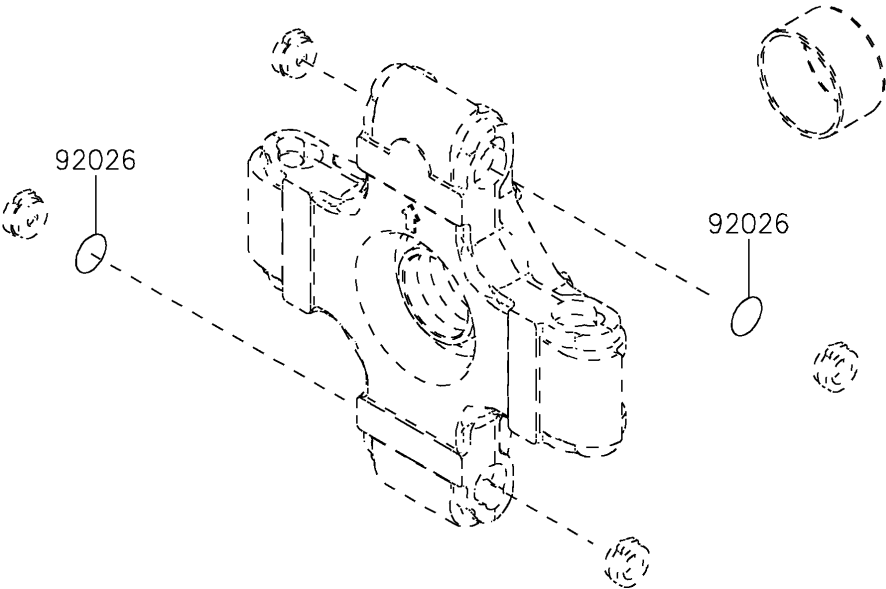

## 2017 MULE PRO-DXT™ DIESEL PARTS DIAGRAM

Optional Parts

F2890

(Ref. Drive Converter)

## 2017 MULE PRO-DXT™ DIESEL PARTS LIST

Optional Parts

ITEM NAME	PART NUMBER	QUANTITY
SPACER,T=0.1 (Ref # 92026)	92026-0038	1