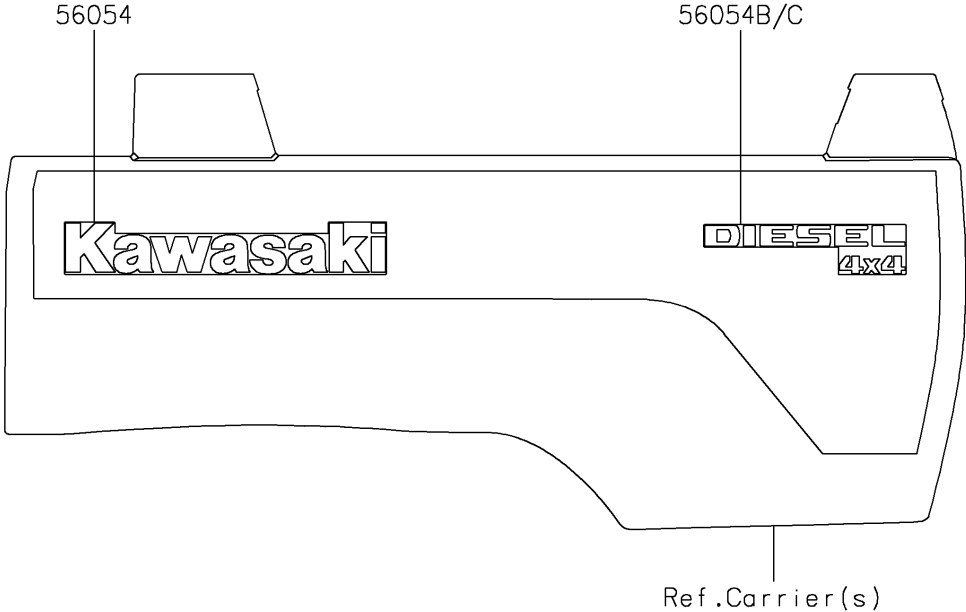

2017 MULE PRO-DXT™ DIESEL PARTS DIAGRAM

Decals

F2861

2017 MULE PRO-DXT™ DIESEL PARTS LIST

Decals

| ITEM NAME | PART NUMBER | QUANTITY |
|----------------------------------------------|-------------|----------|
| MARK,CARRIER,KAWASAKI (Ref # 56054) | 56054-1530 | 1 |
| MARK,FR FENDER,MULE PRO-DXT (Ref # 56054A) | 56054-1960 | 1 |
| MARK,RR CARRIER,LH,DIESEL 4X4 (Ref # 56054B) | 56054-1961 | 1 |
| MARK,RR CARRIER,RH,DIESEL 4X4 (Ref # 56054C) | 56054-1962 | 1 |