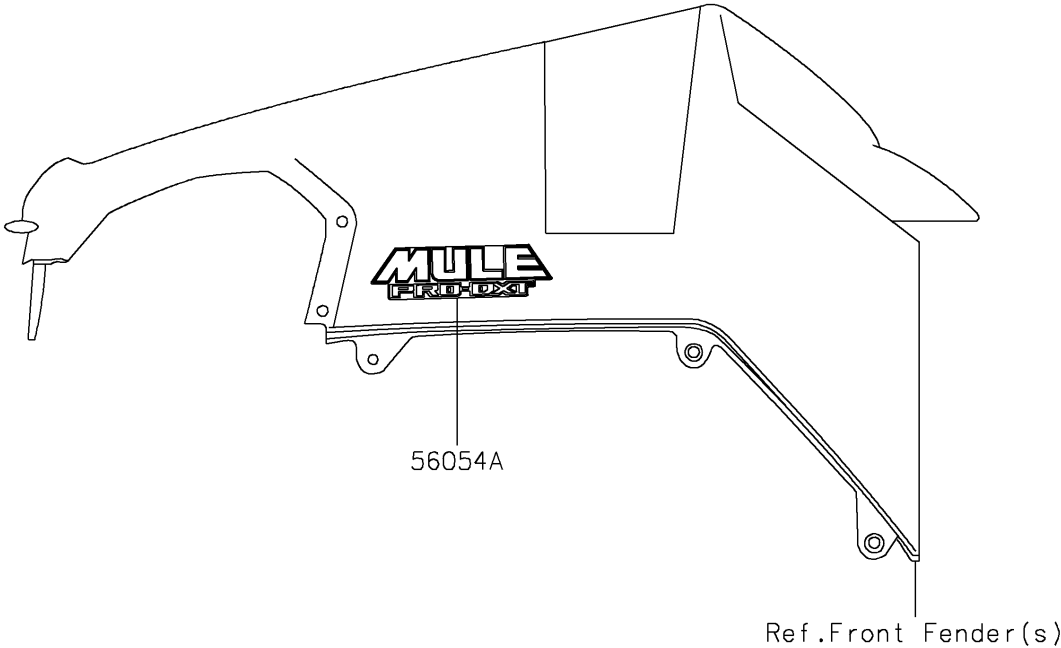

2017 MULE PRO-DXT™ DIESEL PARTS DIAGRAM

Decals

F2861

2017 MULE PRO-DXT™ DIESEL PARTS LIST

Decals

| ITEM NAME | PART NUMBER | QUANTITY |
|----------------------------------------------|-------------|----------|
| MARK,CARRIER,KAWASAKI (Ref # 56054) | 56054-1530 | 1 |
| MARK,FR FENDER,MULE PRO-DXT (Ref # 56054A) | 56054-1960 | 1 |
| MARK,RR CARRIER,LH,DIESEL 4X4 (Ref # 56054B) | 56054-1961 | 1 |
| MARK,RR CARRIER,RH,DIESEL 4X4 (Ref # 56054C) | 56054-1962 | 1 |