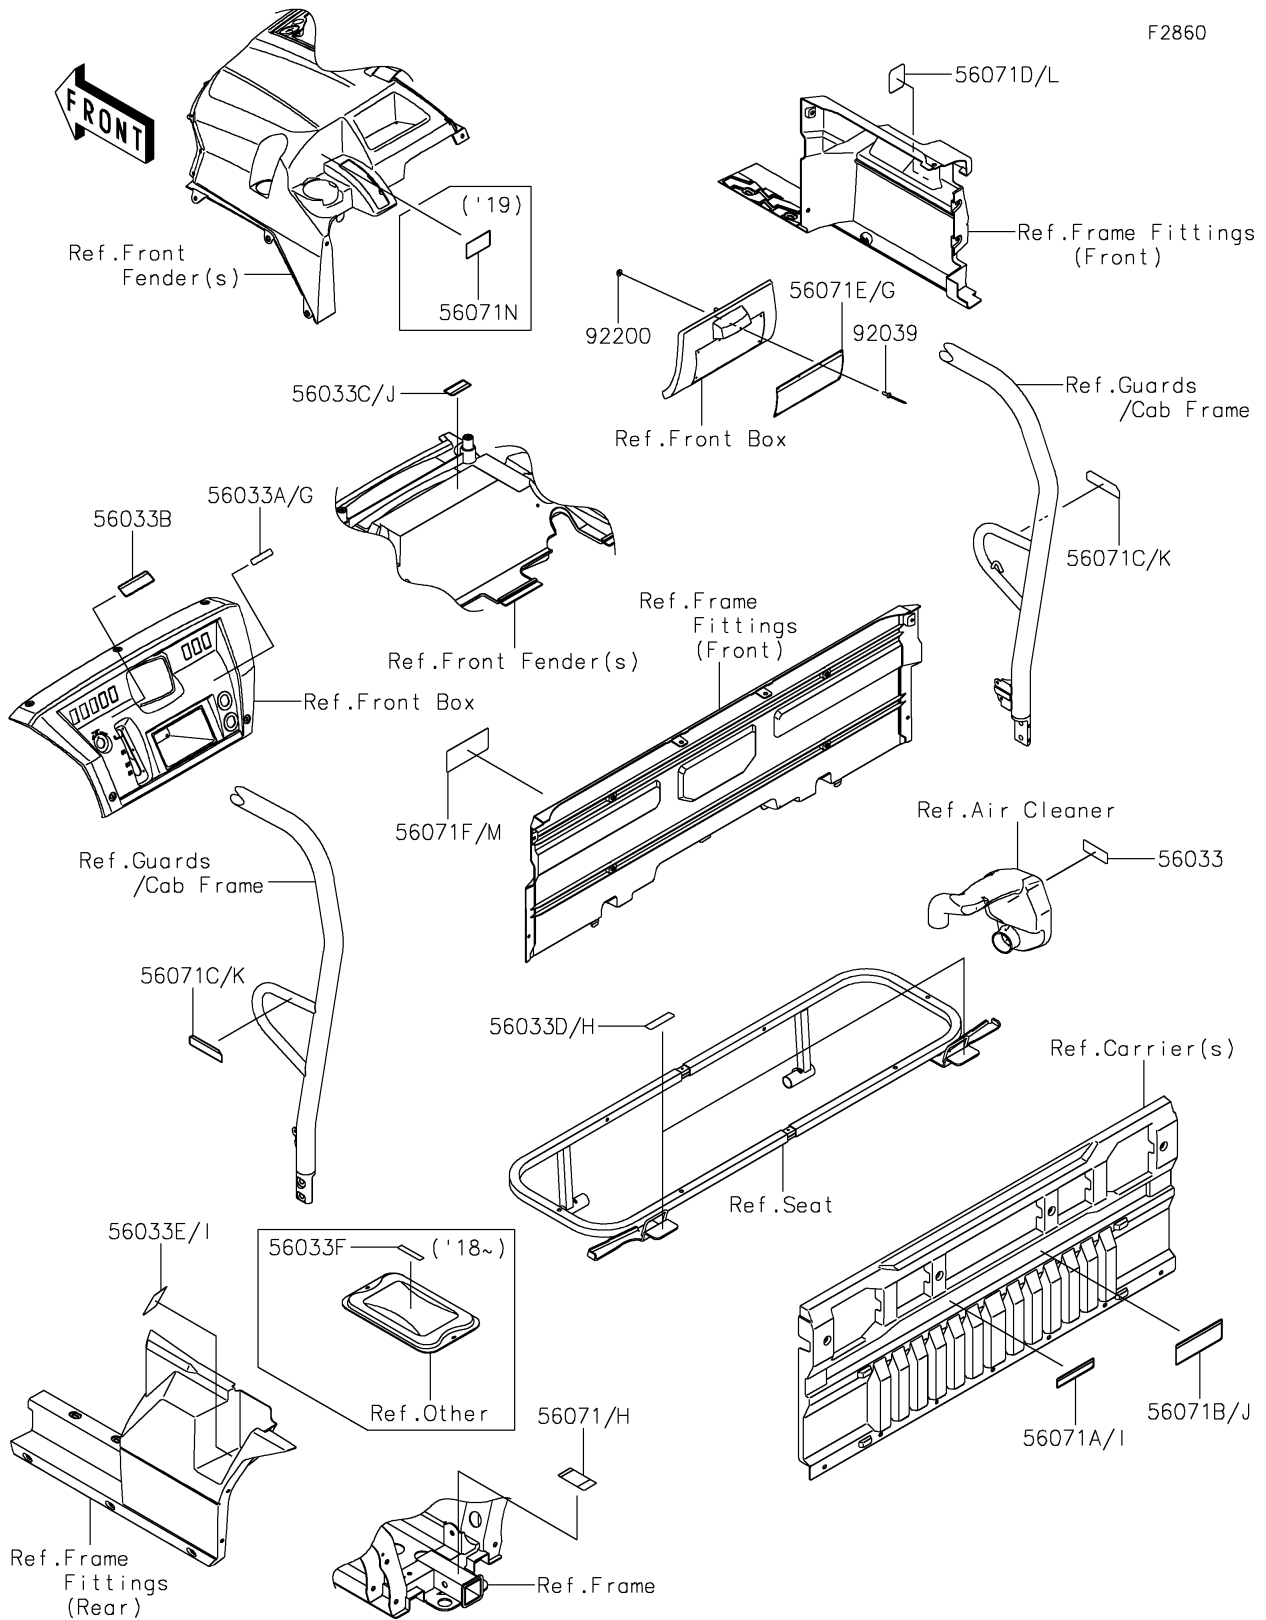

2017 MULE PRO-DXT™ DIESEL PARTS DIAGRAM

Labels

F2860

2017 MULE PRO-DXT™ DIESEL PARTS LIST

Labels

ITEM NAME	PART NUMBER	QUANTITY
LABEL-MANUAL,AIR CLEANER (Ref # 56033)	56033-0724	1
LABEL-MANUAL,DC OUTLET (Ref # 56033A)	56033-0814	1
LABEL-MANUAL,SHIFT NOTICE (Ref # 56033B)	56033-0822	1
LABEL-MANUAL,FRONT HOOD (Ref # 56033C)	56033-0825	1
LABEL-MANUAL,REAR SEAT (Ref # 56033D)	56033-0829	1
LABEL-MANUAL,DRIVE BELT (Ref # 56033E)	56033-0831	1
LABEL-WARNING,TRAILER HITCH (Ref # 56071)	56071-0436	1
LABEL-WARNING,SCREEN OPERATION (Ref # 56071A)	56071-0471	1
LABEL-WARNING,CARGO CAPA. (Ref # 56071B)	56071-0478	1
LABEL-WARNING,BED OPERATION (Ref # 56071C)	56071-0494	1
LABEL-WARNING,DIESEL (Ref # 56071D)	56071-0542	1
LABEL-WARNING,GENERAL (Ref # 56071E)	56071-0650	1
LABEL-WARNING,TIRE&LOAD (Ref # 56071F)	56071-0685	1
RIVET,3.2X8 (Ref # 92039)	92039-3763	1
WASHER,3.5X8X1 (Ref # 92200)	92200-1251	1