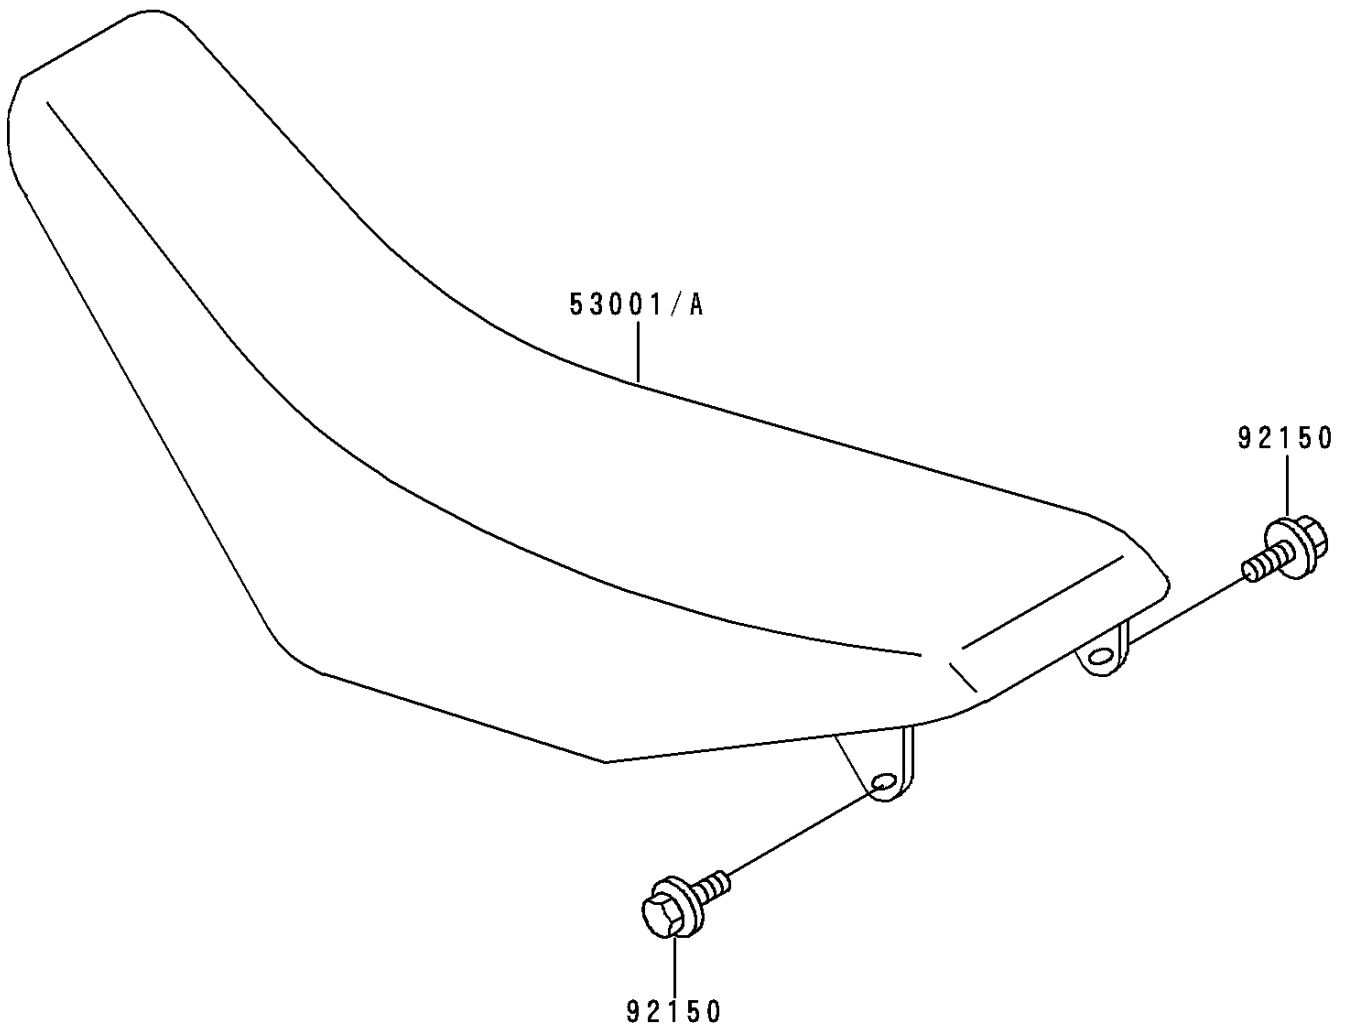

# 1996 KX125 PARTS DIAGRAM

Seat

F 2510

# 1996 KX125 PARTS LIST

## Seat

| ITEM NAME                                     | PART NUMBER   | QUANTITY |
|---|---------------|----------|
| SEAT-ASSY,LOW HEIGHT,J.VIOLET (Ref # 53001)   | 53001-1789-LW | 1        |
| SEAT-ASSY,HIGH HEIGHT,J.VIOLET (Ref # 53001A) | 53001-1790-LW | 1        |
| BOLT,6X20 (Ref # 92150)                       | 92150-1339    | 2        |