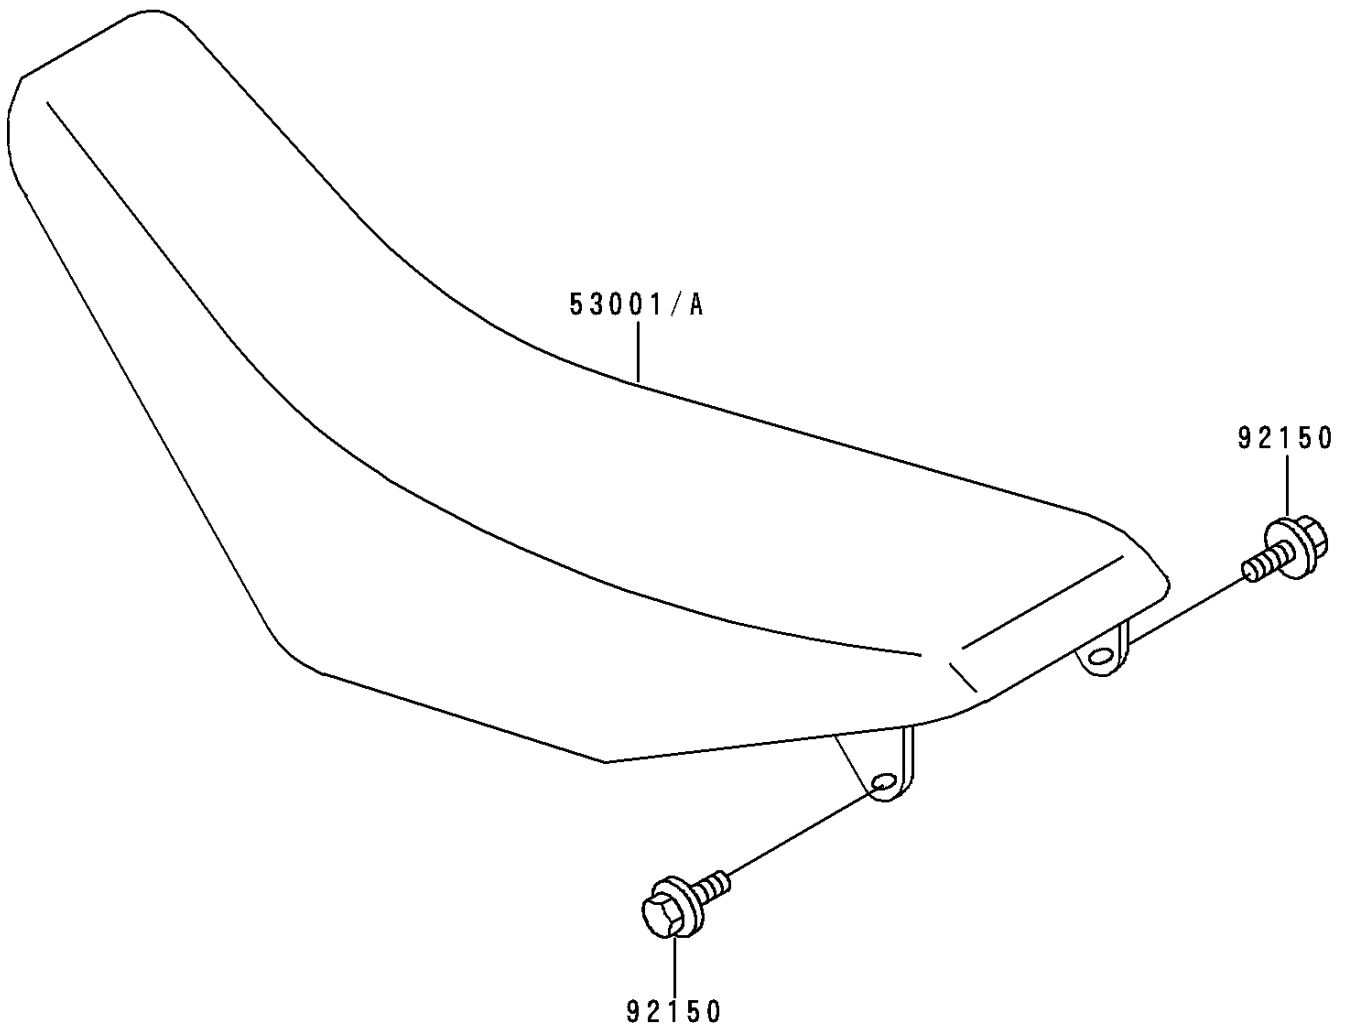

1996 KX125 PARTS DIAGRAM

Seat

F 2510

1996 KX125 PARTS LIST

Seat

ITEM NAME	PART NUMBER	QUANTITY
SEAT-ASSY,LOW HEIGHT,J.VIOLET (Ref # 53001)	53001-1789-LW	1
SEAT-ASSY,HIGH HEIGHT,J.VIOLET (Ref # 53001A)	53001-1790-LW	1
BOLT,6X20 (Ref # 92150)	92150-1339	2