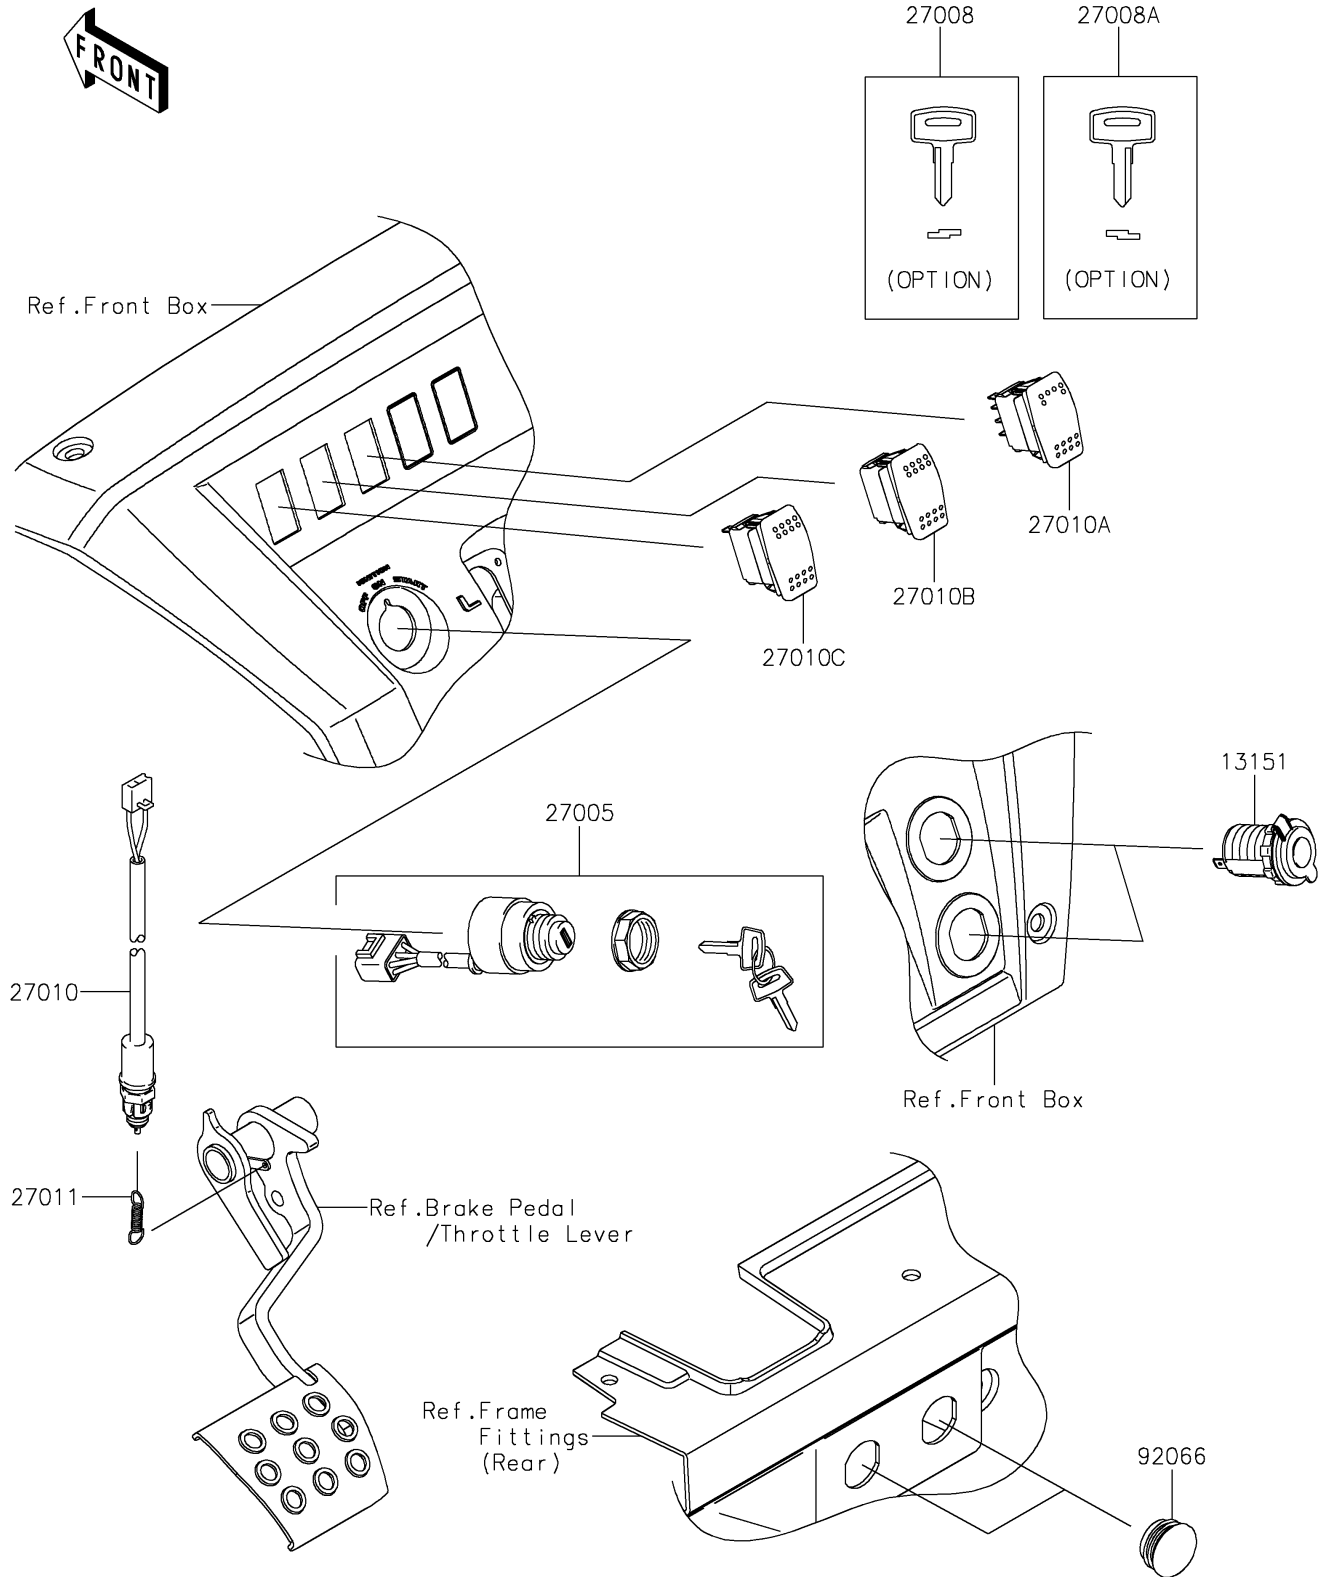

## 2017 MULE PRO-DXT™ DIESEL PARTS DIAGRAM

Ignition Switch

F2770

## 2017 MULE PRO-DXT™ DIESEL PARTS LIST

### Ignition Switch

| ITEM NAME                              | PART NUMBER | QUANTITY |
|--|-------------|----------|
| SWITCH-COMP,OUTLET,12V (Ref # 13151)   | 13151-0556  | 1        |
| SWITCH-ASSY-IGNITION (Ref # 27005)     | 27005-0643  | 1        |
| KEY-LOCK,BLANK (Ref # 27008)           | 27008-1153  | 1        |
| KEY-LOCK,BLANK (Ref # 27008A)          | 27008-1157  | 1        |
| SWITCH,BRAKE (Ref # 27010)             | 27010-0724  | 1        |
| SWITCH,HEAD LAMP (Ref # 27010A)        | 27010-0750  | 1        |
| SWITCH,2WD/4WD (Ref # 27010B)          | 27010-0751  | 1        |
| SWITCH,DIFF LOCK (Ref # 27010C)        | 27010-0810  | 1        |
| SPRING,BRAKE LAMP SWITCH (Ref # 27011) | 27011-006   | 1        |
| PLUG,D.C. SOCKET (Ref # 92066)         | 92066-0794  | 1        |