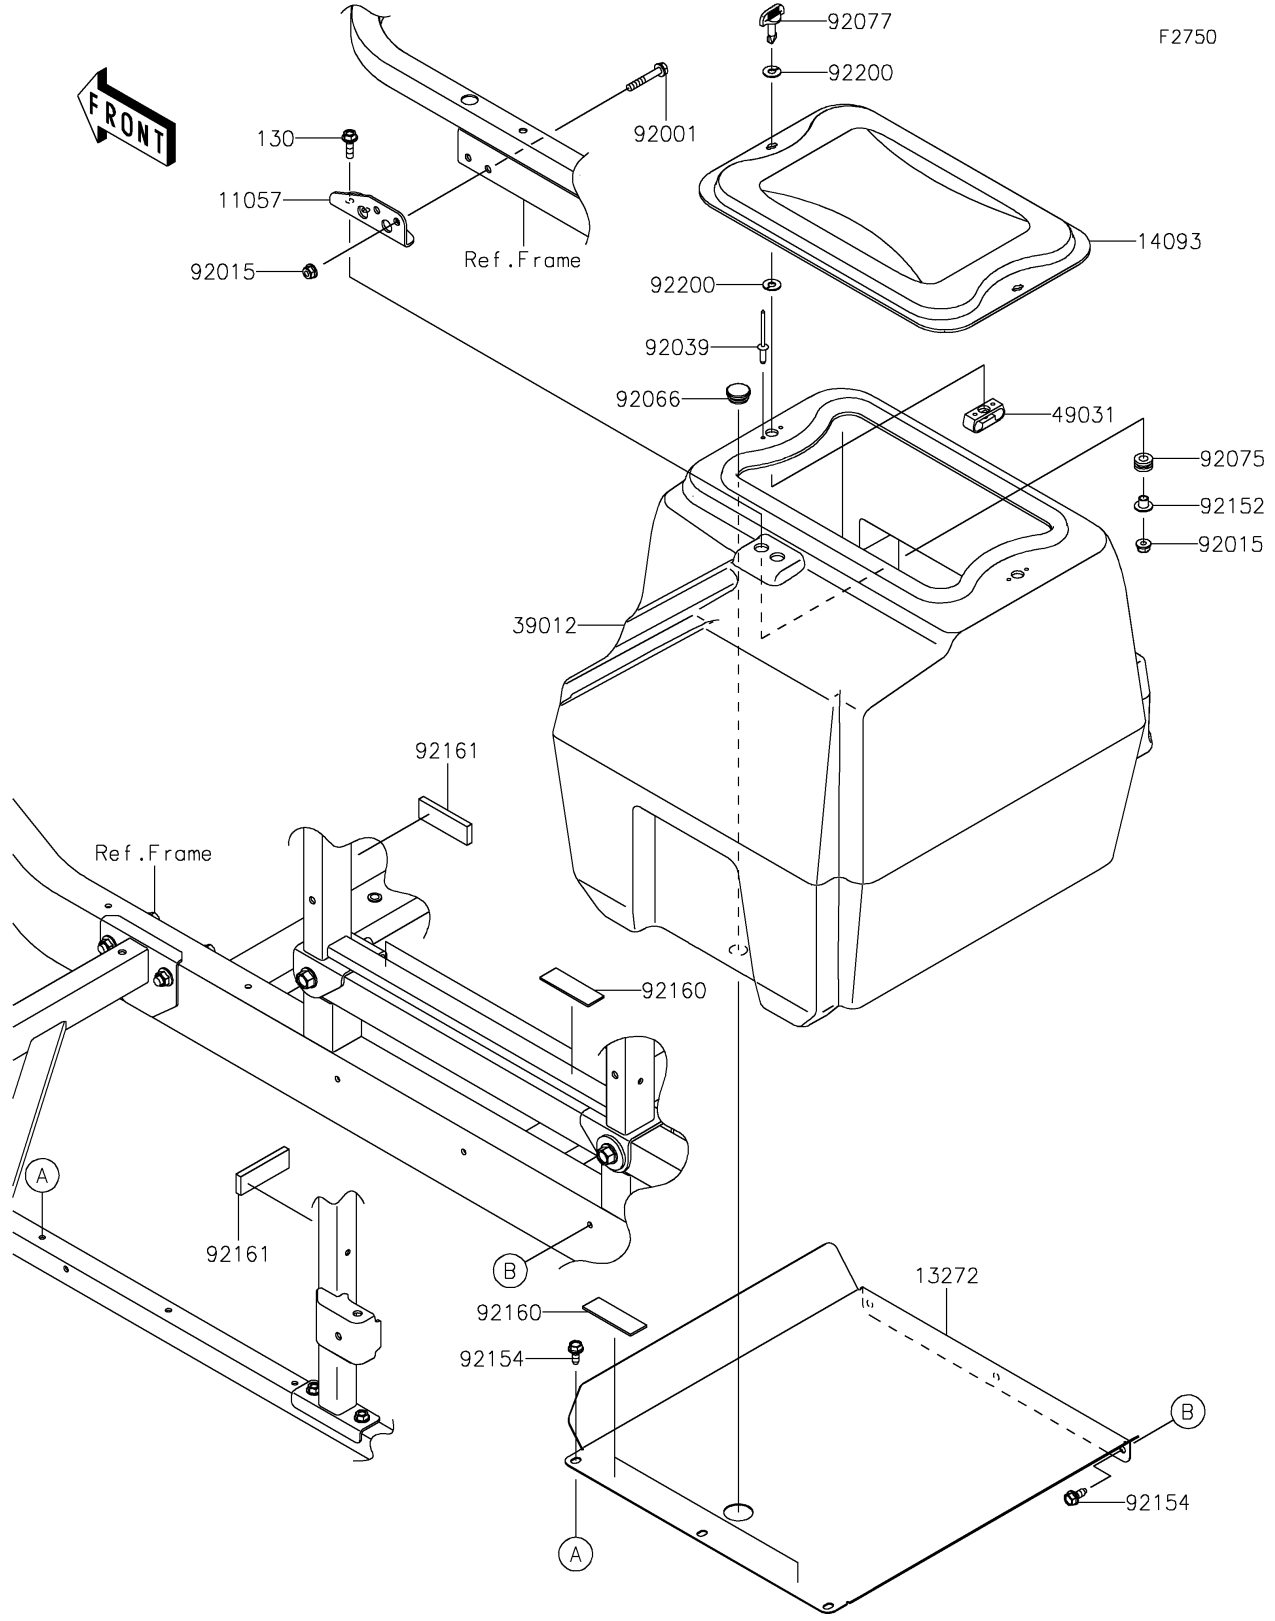

# 2020 MULE PRO-DXT™ DIESEL PARTS DIAGRAM

Other(AJF-ALF)

## 2020 MULE PRO-DXT™ DIESEL PARTS LIST

Other(AJF-ALF)

ITEM NAME	PART NUMBER	QUANTITY
BRACKET,TUB MOUNT (Ref # 11057)	11057-1503	1
BOLT-FLANGED,6X20 (Ref # 130)	130BA0620	2
PLATE,FLOOR BOTTOM (Ref # 13272)	13272-2205	1
COVER,STORAGE BOX (Ref # 14093)	14093-0523	1
CASE-STORAGE (Ref # 39012)	39012-0046	1
LATCH (Ref # 49031)	49031-0008	2
BOLT,FLANGED,6X38 (Ref # 92001)	92001-1105	2
NUT,LOCK,FLANGED,6MM (Ref # 92015)	92015-1603	4
RIVET,3.2X9.5 (Ref # 92039)	92039-0785	4
PLUG (Ref # 92066)	92066-1306	1
DAMPER (Ref # 92075)	92075-1912	2
KNOB (Ref # 92077)	92077-0030	2
COLLAR,6.3X8.3X9.2 (Ref # 92152)	92152-0237	2
BOLT,6X15.6 (Ref # 92154)	92154-1250	6
DAMPER (Ref # 92160)	92160-1075	4
DAMPER,20X60X6 (Ref # 92161)	92161-1874	2
WASHER (Ref # 92200)	92200-0503	4