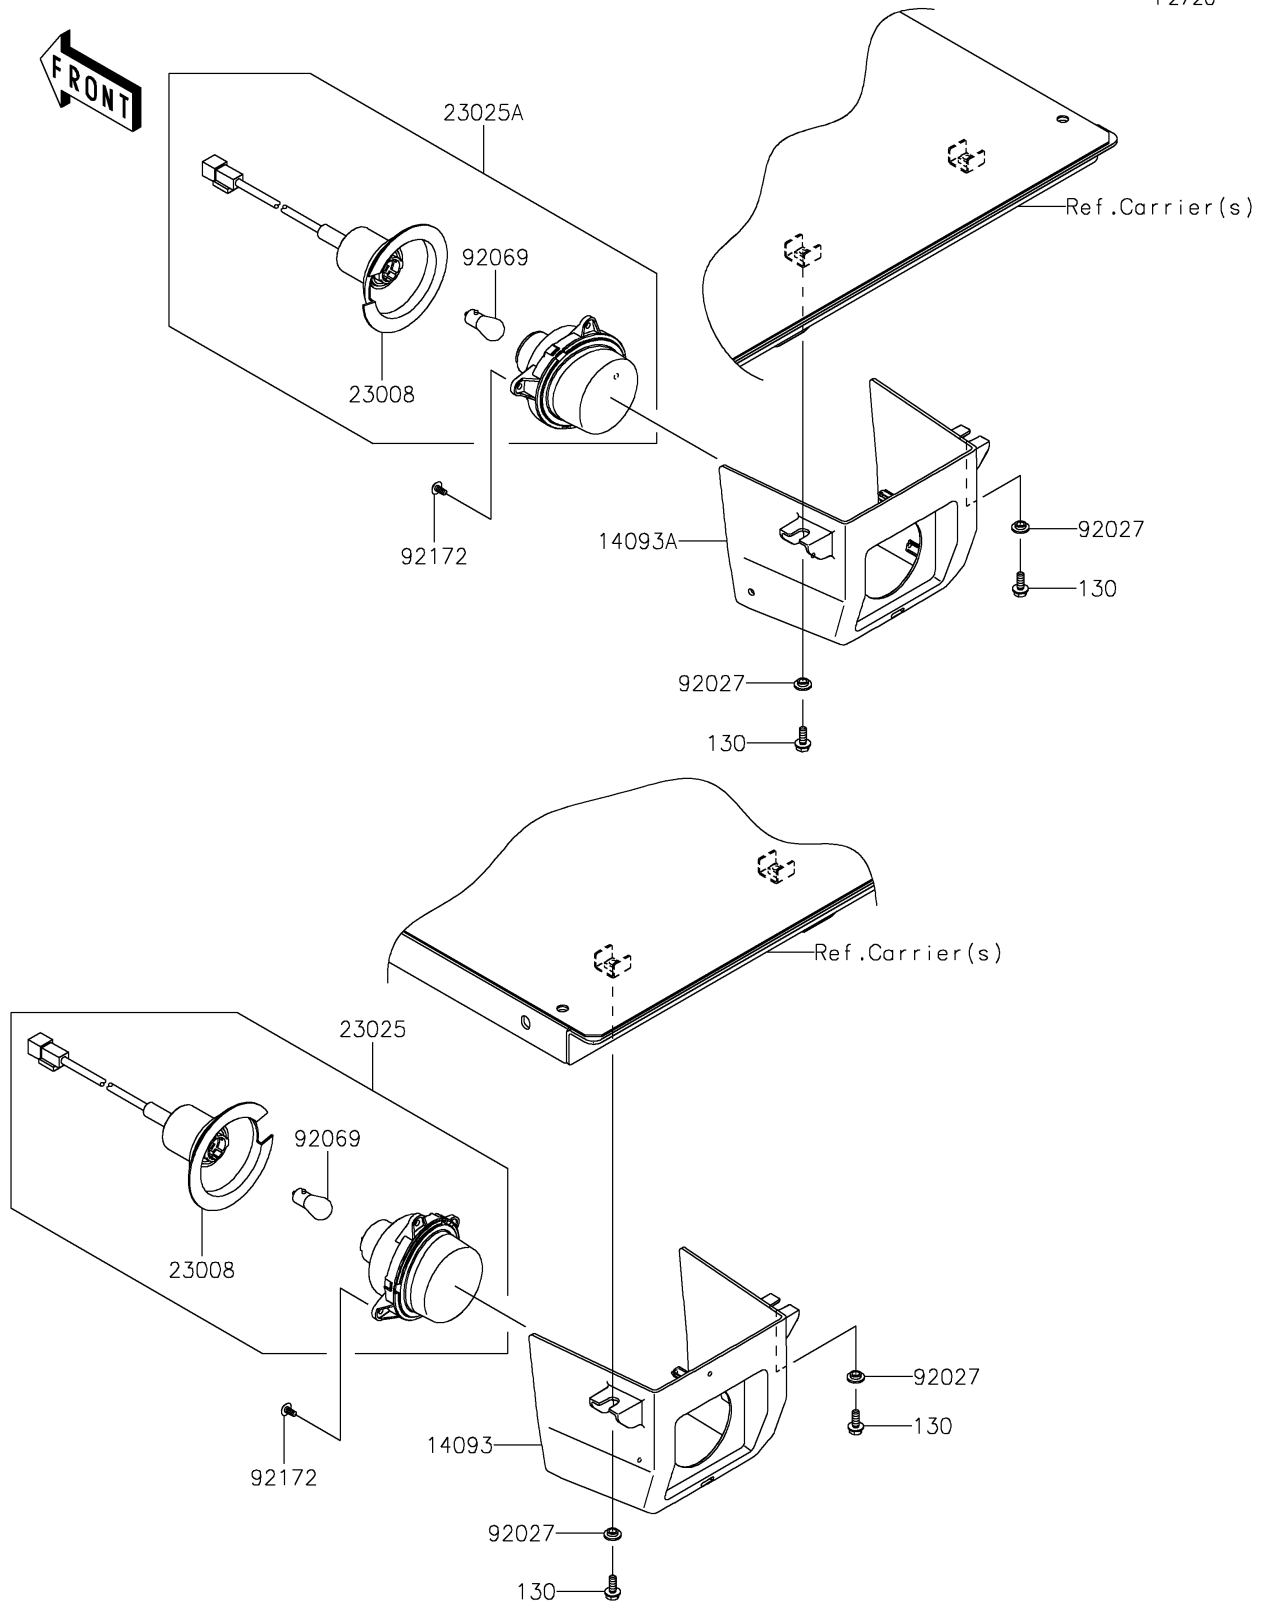

## 2017 MULE PRO-DXT™ DIESEL PARTS DIAGRAM

Taillight(s)

F2720

## 2017 MULE PRO-DXT™ DIESEL PARTS LIST

Taillight(s)

ITEM NAME	PART NUMBER	QUANTITY
BOLT-FLANGED,6X16 (Ref # 130)	130CA0616	1
COVER,TAIL LAMP,LH (Ref # 14093)	14093-0580	1
COVER,TAIL LAMP,RH (Ref # 14093A)	14093-0581	1
SOCKET-ASSY (Ref # 23008)	23008-0162	1
LAMP-TAIL,LH (Ref # 23025)	23025-0334	1
LAMP-TAIL,RH (Ref # 23025A)	23025-0341	1
COLLAR,L=4.6 (Ref # 92027)	92027-1168	1
BULB,12V 21/5W (Ref # 92069)	92069-0072	1
SCREW,TAPPING,5X10 (Ref # 92172)	92172-0262	1