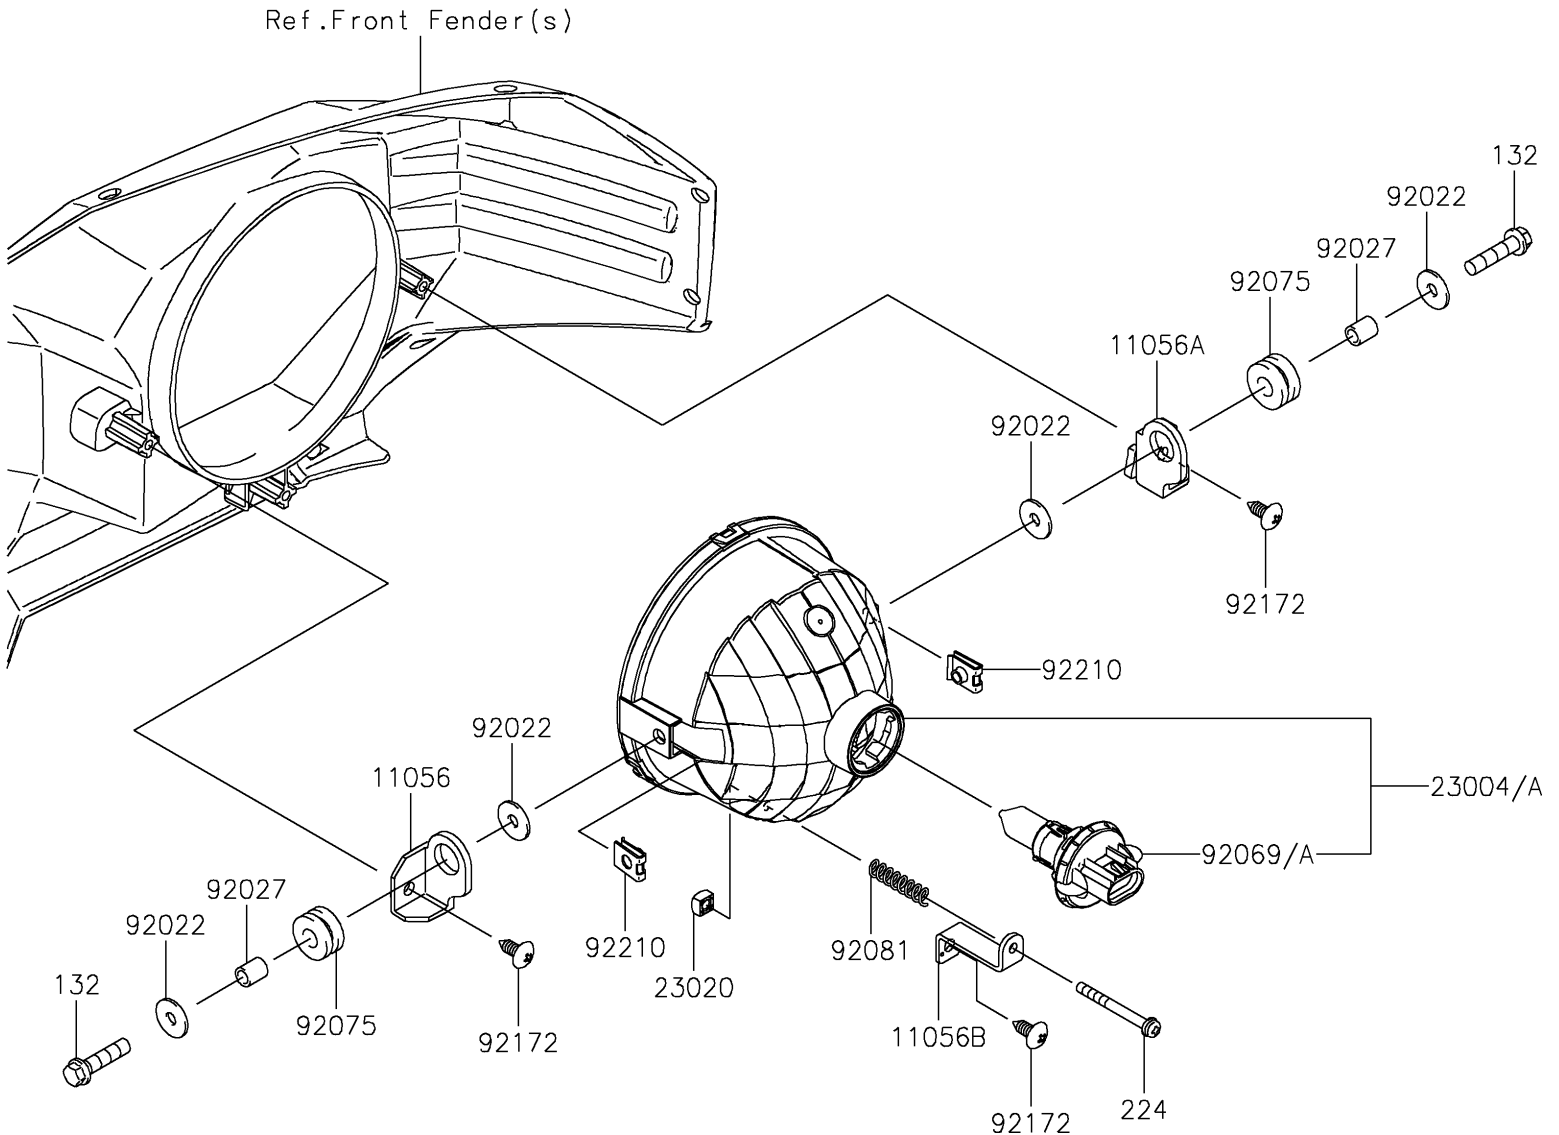

2020 MULE PRO-DXT™ DIESEL PARTS DIAGRAM

Headlight(s)

F2710

2020 MULE PRO-DXT™ DIESEL PARTS LIST

Headlight(s)

ITEM NAME	PART NUMBER	QUANTITY
BRACKET,LH (Ref # 11056)	11056-2931	2
BRACKET,RH (Ref # 11056A)	11056-2932	2
BRACKET (Ref # 11056B)	11056-2933	2
BOLT-FLANGED-SMALL,6X25 (Ref # 132)	132BA0625	4
SCREW-PAN-WP-CROS (Ref # 224)	224AA0440	2
LAMP-HEAD (Ref # 23004A)	23004-0387	2
NUT,4MM,FOCUS ADJUST (Ref # 23020)	23020-018	2
WASHER,6.5X20X1.6 (Ref # 92022)	92022-125	8
COLLAR,6.8X10X12 (Ref # 92027)	92027-162	4
BULB,12V 60/55W,H13 (Ref # 92069A)	92069-0105	2
DAMPER,10X24X12 (Ref # 92075)	92075-1690	4
SPRING,FOCUS ADJUST (Ref # 92081)	92081-1896	2
SCREW,6X16 (Ref # 92172)	92172-0284	6
NUT (Ref # 92210)	92210-1125	4