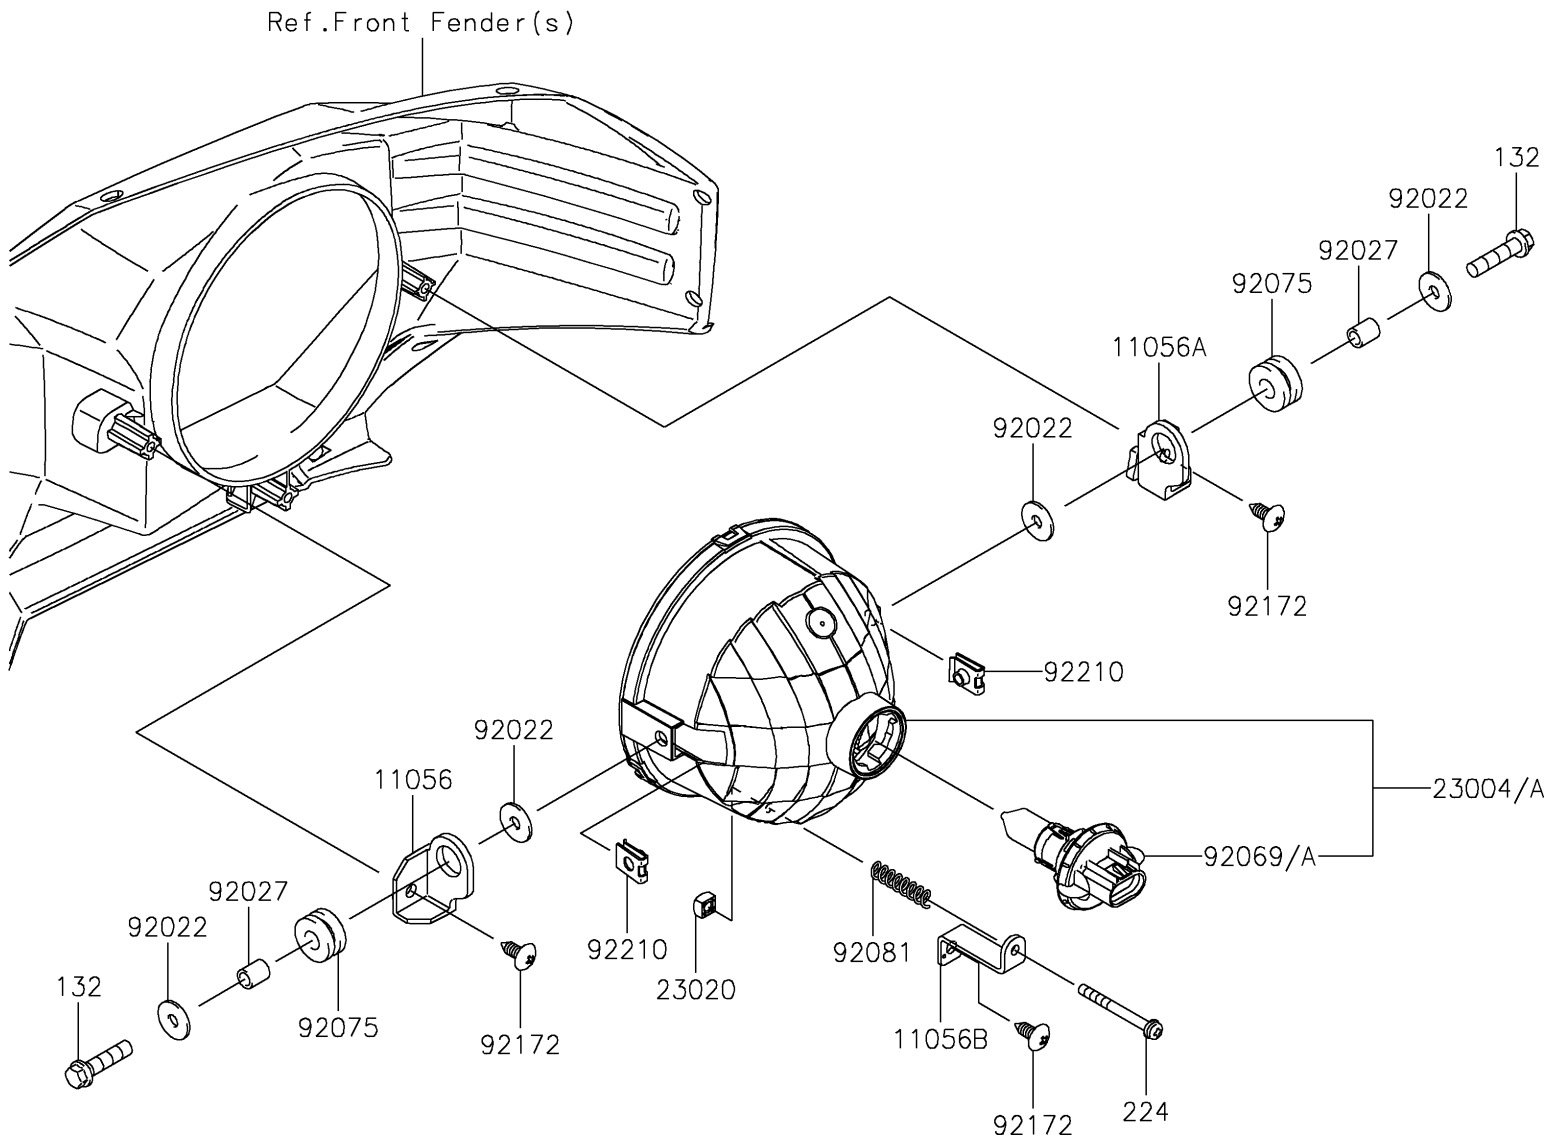

2017 MULE PRO-DXT™ DIESEL PARTS DIAGRAM

Headlight(s)

F2710

2017 MULE PRO-DXT™ DIESEL PARTS LIST

Headlight(s)

| ITEM NAME | PART NUMBER | QUANTITY |
|-------------------------------------|-------------|----------|
| BRACKET,LH (Ref # 11056) | 11056-2931 | 1 |
| BRACKET,RH (Ref # 11056A) | 11056-2932 | 1 |
| BRACKET (Ref # 11056B) | 11056-2933 | 1 |
| BOLT-FLANGED-SMALL,6X25 (Ref # 132) | 132BA0625 | 1 |
| SCREW-PAN-WP-CROS (Ref # 224) | 224AA0440 | 1 |
| LAMP-HEAD (Ref # 23004) | 23004-0339 | 1 |
| NUT,4MM,FOCUS ADJUST (Ref # 23020) | 23020-018 | 1 |
| WASHER,6.5X20X1.6 (Ref # 92022) | 92022-125 | 1 |
| COLLAR,6.8X10X12 (Ref # 92027) | 92027-162 | 1 |
| BULB,H13-12-8V (Ref # 92069) | 92069-0082 | 1 |
| DAMPER,10X24X12 (Ref # 92075) | 92075-1690 | 1 |
| SPRING,FOCUS ADJUST (Ref # 92081) | 92081-1896 | 1 |
| SCREW,6X16 (Ref # 92172) | 92172-0284 | 1 |
| NUT (Ref # 92210) | 92210-1125 | 1 |