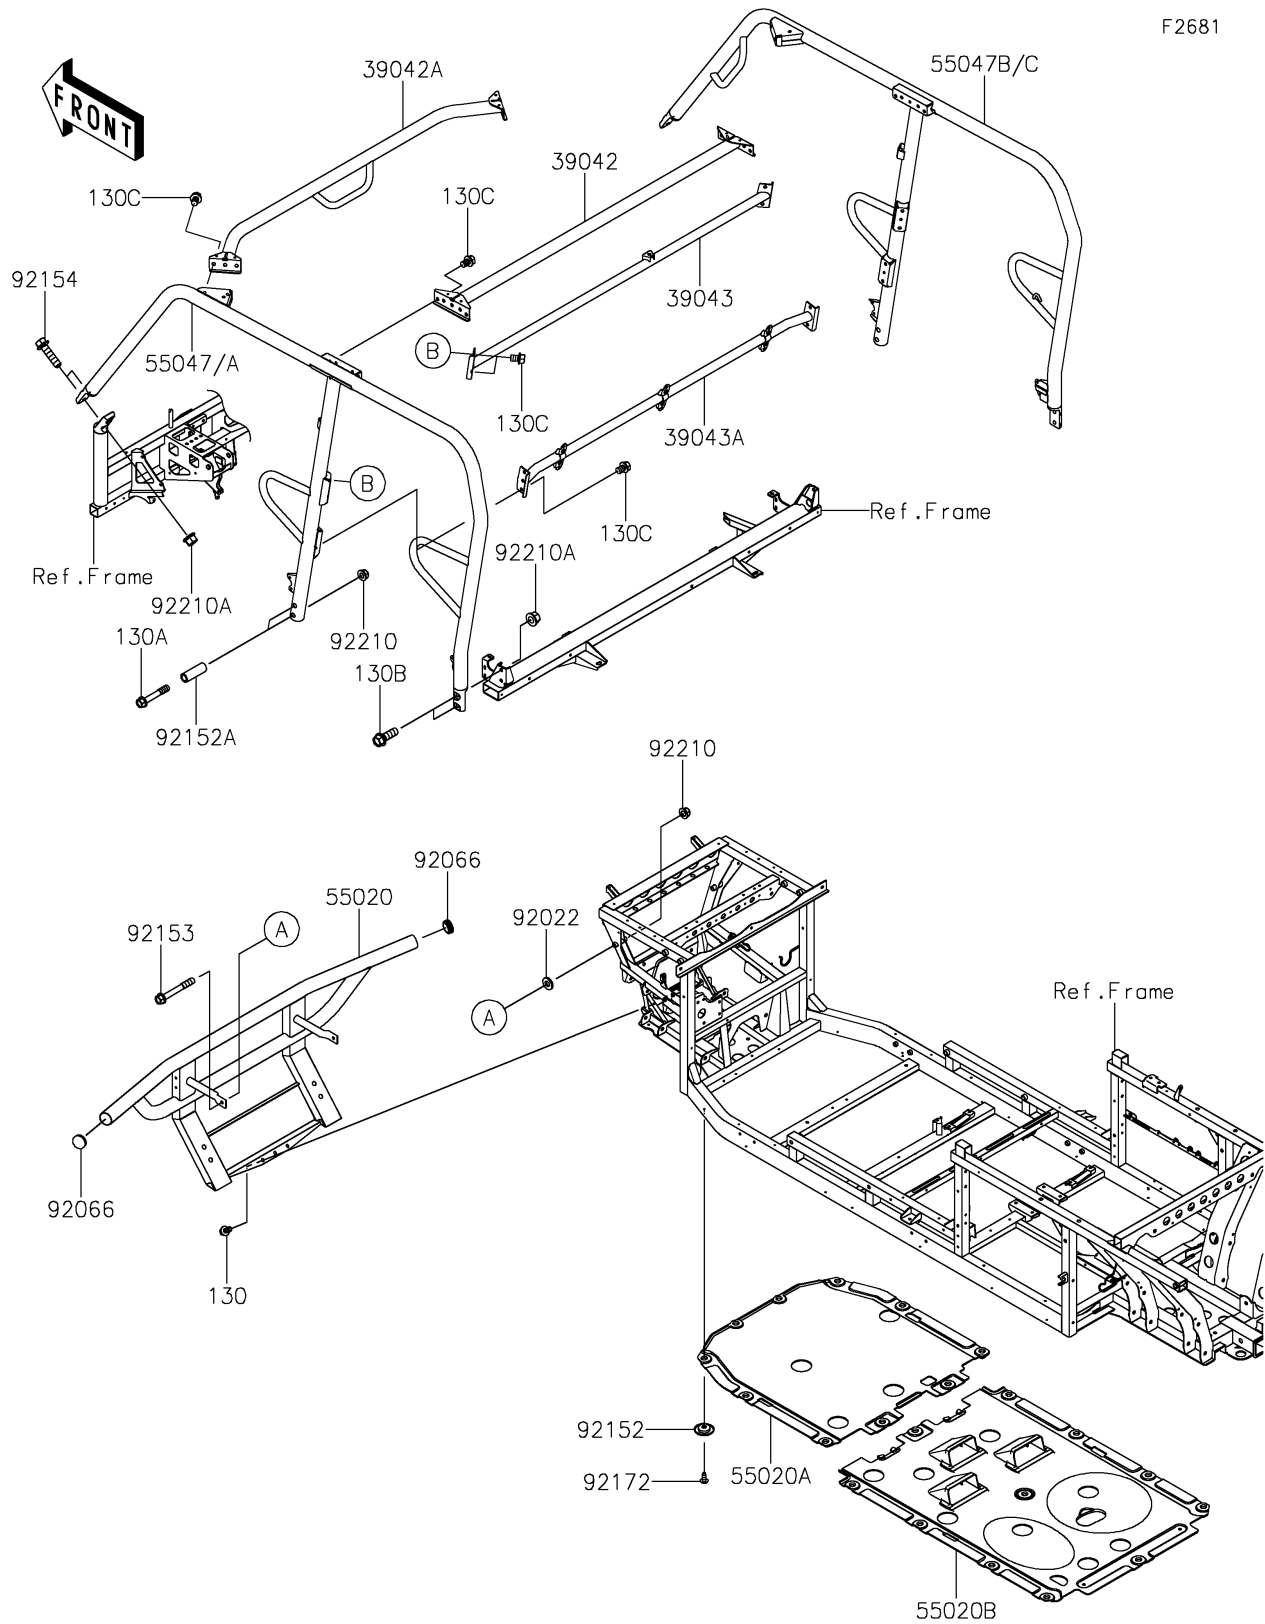

## 2017 MULE PRO-DXT™ DIESEL PARTS DIAGRAM

Guards/Cab Frame

F2681

## 2017 MULE PRO-DXT™ DIESEL PARTS LIST

Guards/Cab Frame

ITEM NAME	PART NUMBER	QUANTITY
BOLT-FLANGED,8X16 (Ref # 130)	130BA0816	1
BOLT-FLANGED,10X60 (Ref # 130A)	130BA1060	1
BOLT-FLANGED,12X35 (Ref # 130B)	130BA1235	1
BOLT-FLANGED,10X14 (Ref # 130C)	130CA1014	1
CROSSMEMBER,RR,T.BLACK (Ref # 39042)	39042-0015-388	1
CROSSMEMBER,FR,T.BLACK (Ref # 39042A)	39042-0016-388	1
CROSSMEMBER-COMP,B-P.,UPP,BLK (Ref # 39043)	39043-0016-388	1
CROSSMEMBER-COMP,B-P.,LWR,BLK (Ref # 39043A)	39043-0017-388	1
GUARD,FR PIPE,T.BLACK (Ref # 55020)	55020-0933-388	1
GUARD,SKID PLATE (Ref # 55020A)	55020-0934	1
GUARD,SKID PLATE (Ref # 55020B)	55020-0935	1
BAR-COMP,LH,T.BLACK (Ref # 55047)	55047-0042-388	1
BAR-COMP,RH,T.BLACK (Ref # 55047C)	55047-0366-388	1
WASHER,10X22X3 (Ref # 92022)	92022-1365	1
PLUG (Ref # 92066)	92066-0769	1
COLLAR (Ref # 92152)	92152-0784	1
COLLAR,10.5X16X47 (Ref # 92152A)	92152-1800	1
BOLT,FLANGED,10X75 (Ref # 92153)	92153-1384	1
BOLT,FLANGED,12X45 (Ref # 92154)	92154-1420	1
SCREW,TAPPING,6X16 (Ref # 92172)	92172-0739	1
NUT,LOCK,FLANGED,10MM (Ref # 92210)	92210-0276	1
NUT,12MM (Ref # 92210A)	92210-0603	1