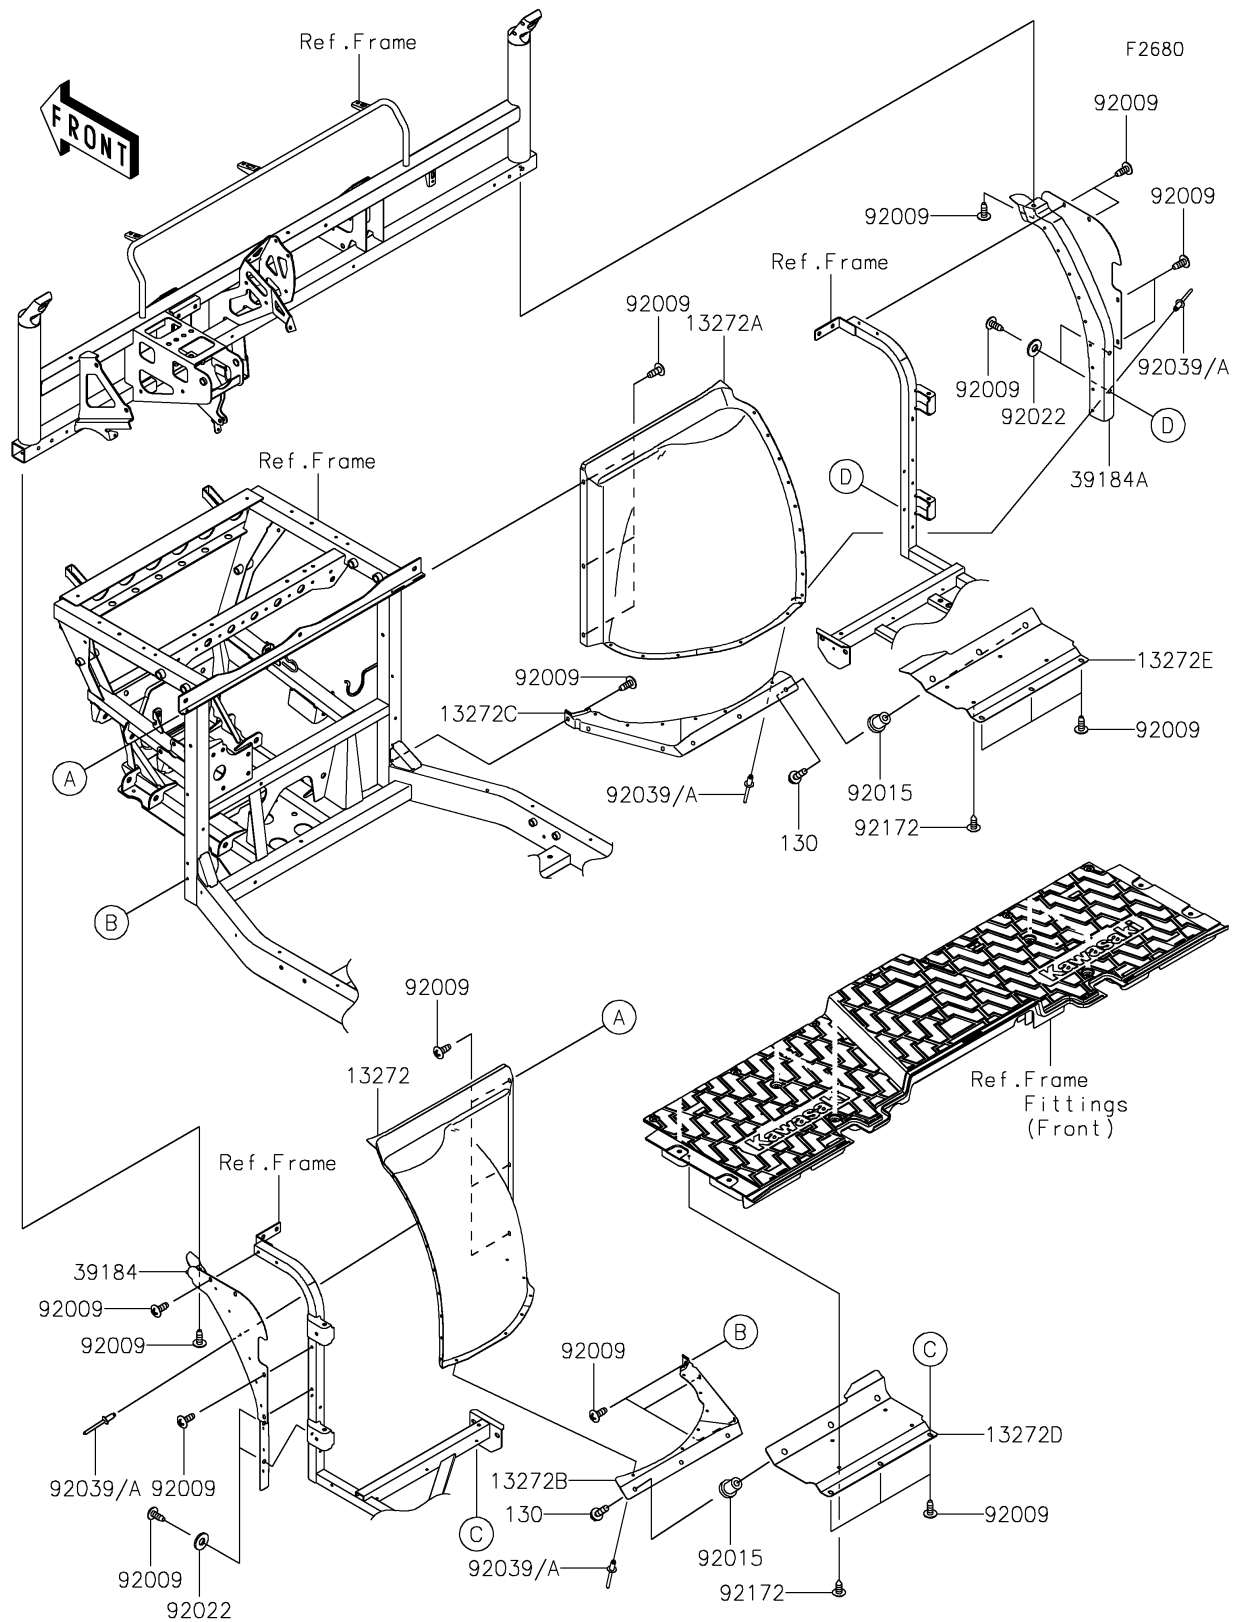

2017 MULE PRO-DXT™ DIESEL PARTS DIAGRAM

Guard(s)

2017 MULE PRO-DXT™ DIESEL PARTS LIST

Guard(s)

ITEM NAME	PART NUMBER	QUANTITY
BOLT-FLANGED,6X20 (Ref # 130)	130BA0620	1
PLATE (Ref # 13272)	13272-2323	1
PLATE (Ref # 13272A)	13272-2324	1
PLATE (Ref # 13272B)	13272-2327	1
PLATE (Ref # 13272C)	13272-2328	1
PLATE,UNDER GUARD,LH (Ref # 13272D)	13272-2330	1
PLATE,UNDER GUARD,RH (Ref # 13272E)	13272-2331	1
BRACKET-ASSY,SIDE,LH (Ref # 39184)	39184-0718	1
BRACKET-ASSY,SIDE,RH (Ref # 39184A)	39184-0719	1
SCREW,TAPPING,6X16 (Ref # 92009)	92009-1166	1
NUT,RUBBER,6MM (Ref # 92015)	92015-1692	1
WASHER,8.2X19X2 (Ref # 92022)	92022-1533	1
RIVET (Ref # 92039)	92039-0778	1
SCREW,6X16 (Ref # 92172)	92172-0284	1