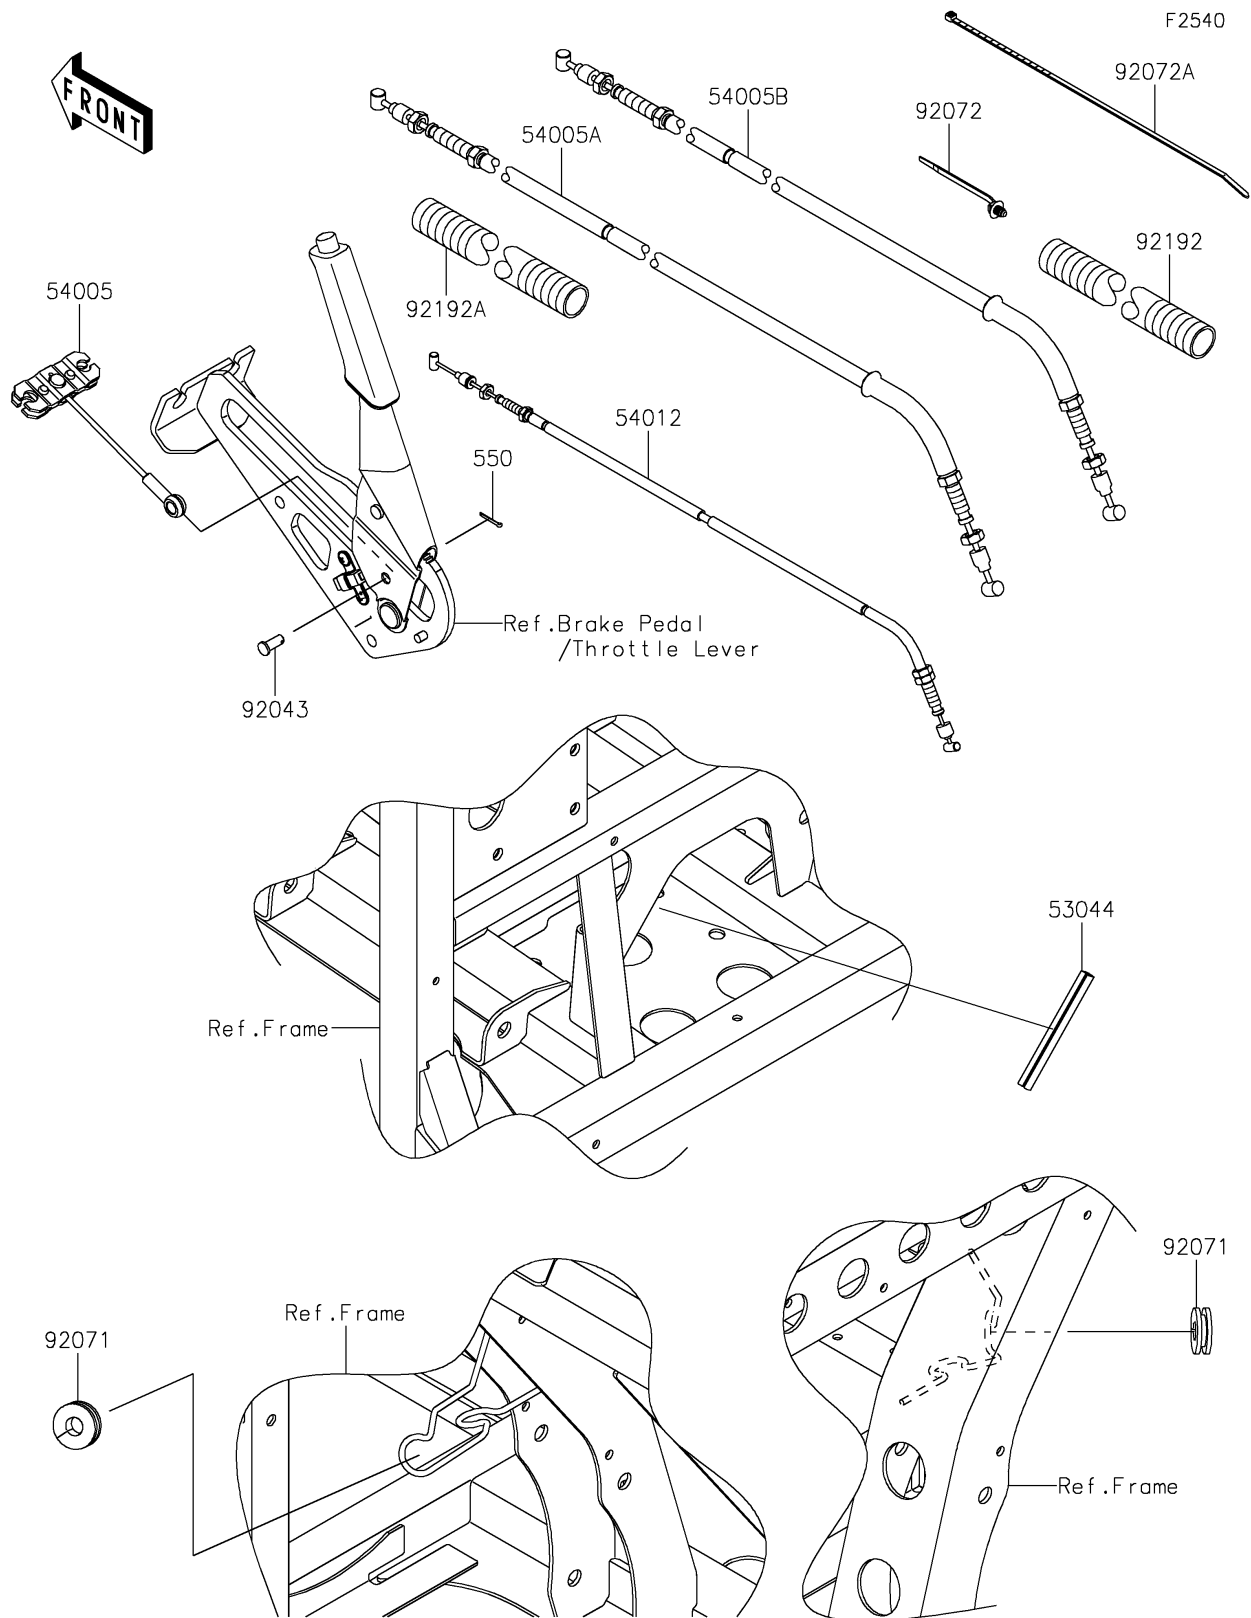

2017 MULE PRO-DXT™ DIESEL PARTS DIAGRAM

Cables

2017 MULE PRO-DXT™ DIESEL PARTS LIST

Cables

ITEM NAME	PART NUMBER	QUANTITY
TRIM,L=111 (Ref # 53044)	53044-7502	1
CABLE-BRAKE,PARKING,FR (Ref # 54005)	54005-0035	1
CABLE-BRAKE,PARKING,LH (Ref # 54005A)	54005-0039	1
CABLE-BRAKE,PARKING,RH (Ref # 54005B)	54005-0040	1
CABLE-THROTTLE (Ref # 54012)	54012-0633	1
PIN-COTTER,2.5X18 (Ref # 550)	550AA2518	1
PIN (Ref # 92043)	92043-1039	1
GROMMET (Ref # 92071)	92071-0029	1
BAND,OS170-FT7(BLACK) (Ref # 92072)	92072-1414	1
BAND,L=292.1 (Ref # 92072A)	92072-3509	1
TUBE,CONVOLUTED,25.1X30X260 (Ref # 92192)	92192-1363	1
TUBE,CONVOLUTED,25.1X30X210 (Ref # 92192A)	92192-1391	1