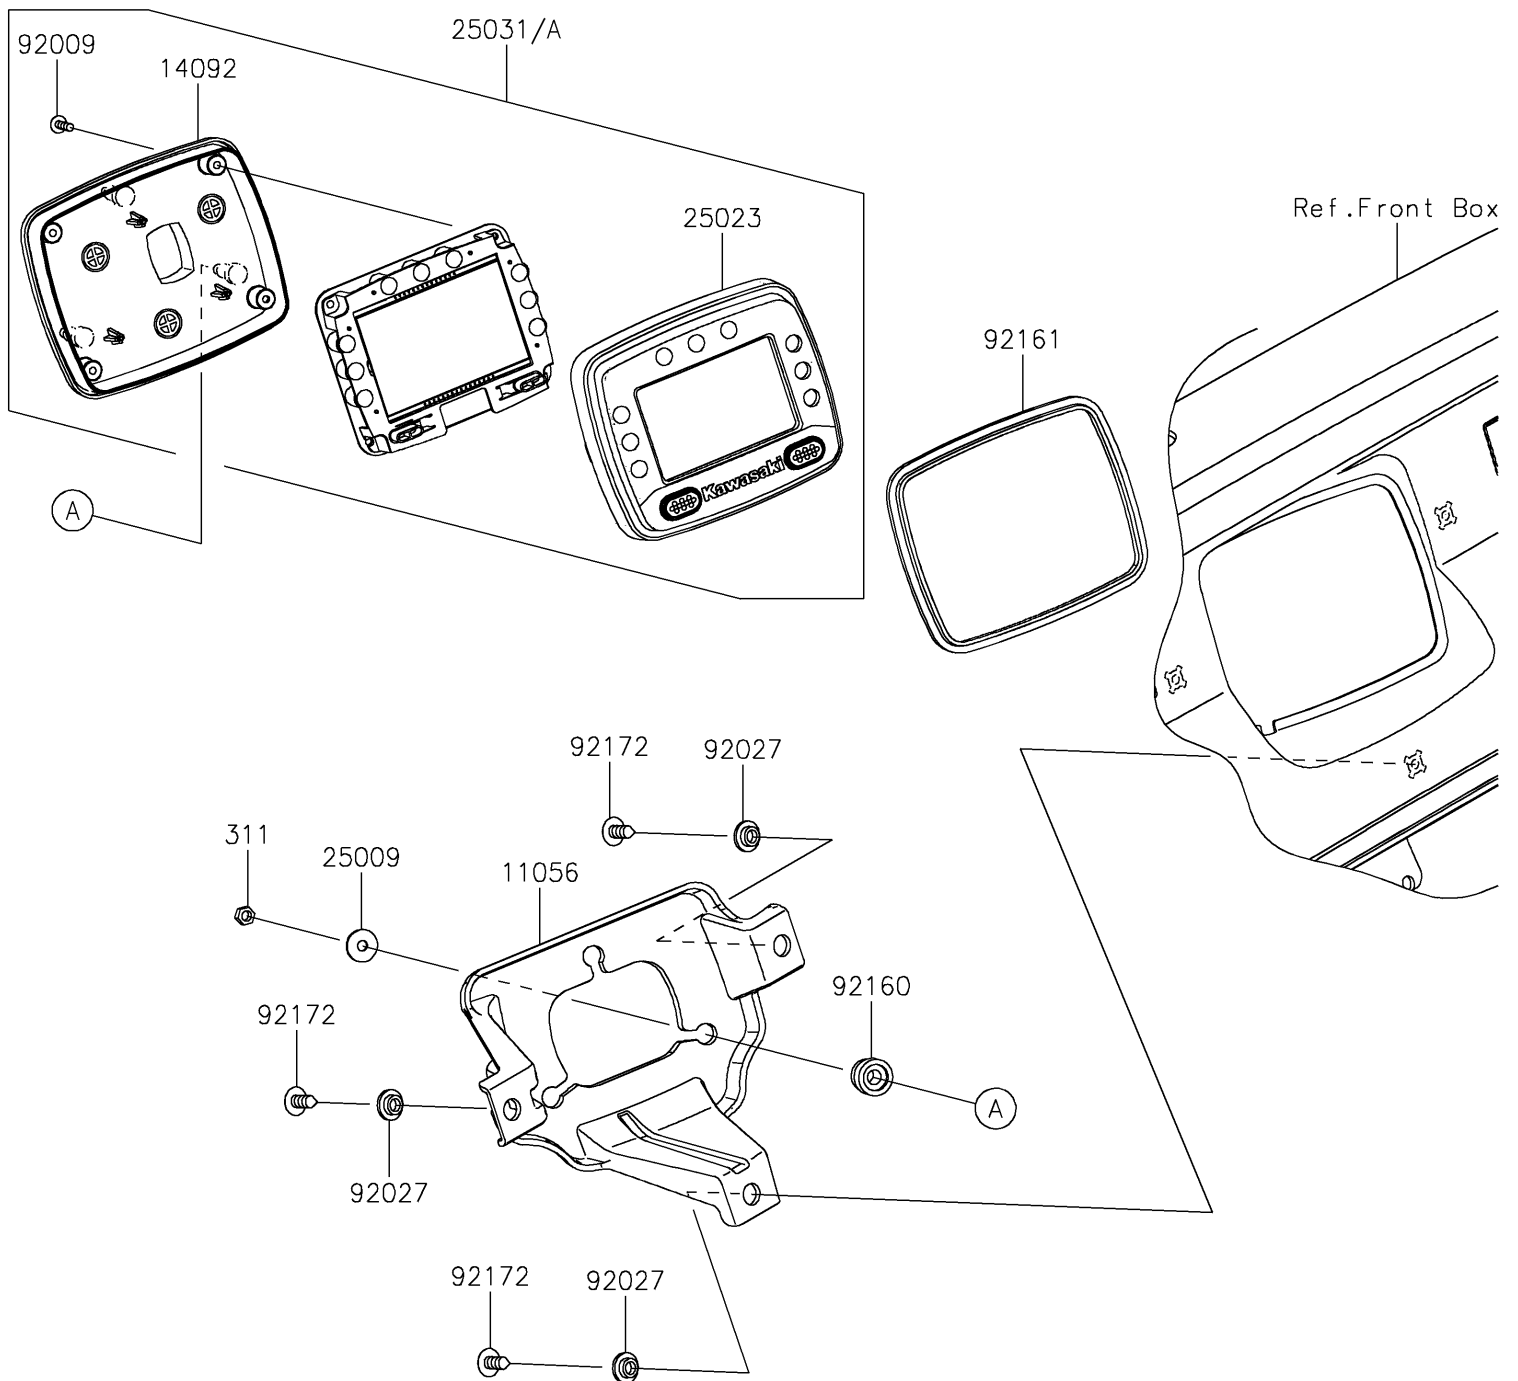

2017 MULE PRO-DXT™ DIESEL PARTS DIAGRAM

Meter(s)

F2530

2017 MULE PRO-DXT™ DIESEL PARTS LIST

Meter(s)

ITEM NAME	PART NUMBER	QUANTITY
BRACKET,METER (Ref # 11056)	11056-2956	1
COVER,METER,LWR (Ref # 14092)	14092-0834	1
WASHER,5.2X16X1.2 (Ref # 25009)	25009-004	1
COVER-METER CASE,UPP (Ref # 25023)	25023-0075	1
METER-ASSY,LCD (Ref # 25031)	25031-0629	1
NUT-HEX,5MM (Ref # 311)	311AB0500	1
SCREW,TAPPING,3X12 (Ref # 92009)	92009-1255	1
COLLAR,L=4.6 (Ref # 92027)	92027-1168	1
DAMPER (Ref # 92160)	92160-1460	1
DAMPER,METER (Ref # 92161)	92161-0906	1
SCREW,6X16 (Ref # 92172)	92172-0284	1