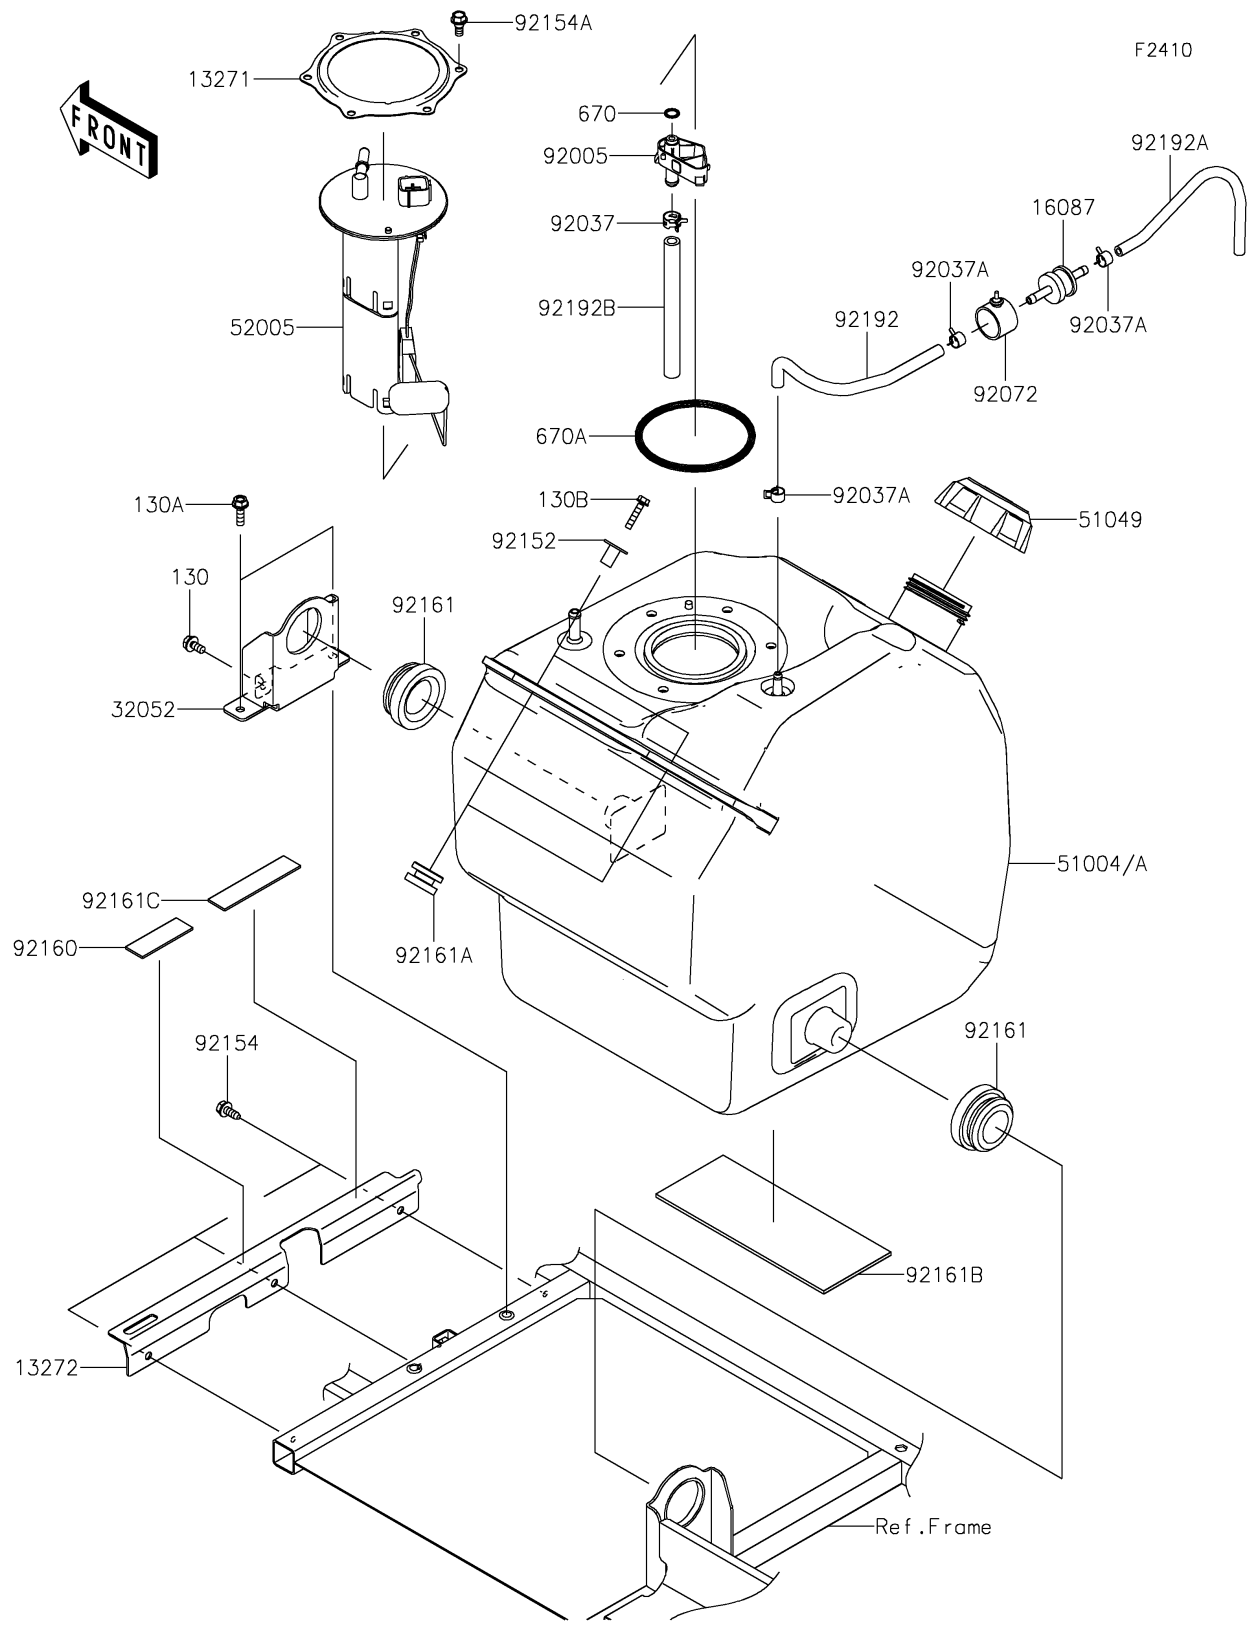

2020 MULE PRO-DXT™ DIESEL PARTS DIAGRAM

Fuel Tank

2020 MULE PRO-DXT™ DIESEL PARTS LIST

Fuel Tank

ITEM NAME	PART NUMBER	QUANTITY
BOLT-FLANGED,6X12 (Ref # 130)	130BA0612	1
BOLT-FLANGED,6X20 (Ref # 130A)	130BA0620	2
BOLT-FLANGED,6X30 (Ref # 130B)	130BA0630	2
PLATE (Ref # 13271)	13271-0980	1
PLATE (Ref # 13272)	13272-2206	1
VALVE-CHECK (Ref # 16087)	16087-0008	1
BRACKET-TANK (Ref # 32052)	32052-0751	1
TANK-FUEL (Ref # 51004A)	51004-0019	1
CAP-TANK,FUEL (Ref # 51049)	51049-0718	1
GAUGE,FUEL (Ref # 52005)	52005-0753	1
O RING,9MM (Ref # 670)	670E1509	1
O RING (Ref # 670A)	670E5090	1
FITTING (Ref # 92005)	92005-0813	1
CLAMP,HOSE CLIP (Ref # 92037)	92037-1181	1
CLAMP,TUBE (Ref # 92037A)	92037-1461	3
BAND (Ref # 92072)	92072-0850	1
COLLAR,6.8X10X18.1 (Ref # 92152)	92152-1867	2
BOLT,6X15.6 (Ref # 92154)	92154-1250	3
BOLT,FUEL PUMP (Ref # 92154A)	92154-1326	6
DAMPER (Ref # 92160)	92160-1075	1
DAMPER,30X56X25 (Ref # 92161)	92161-1613	2
DAMPER,10X28X17 (Ref # 92161A)	92161-1614	2
DAMPER,80X200X3.175 (Ref # 92161B)	92161-1645	1
DAMPER (Ref # 92161C)	92161-1876	1
TUBE,BREATHER (Ref # 92192)	92192-0773	1
TUBE,BREATHER,5X9X220 (Ref # 92192A)	92192-1199	1
TUBE,FUEL,8X13X137 (Ref # 92192B)	92192-1474	1