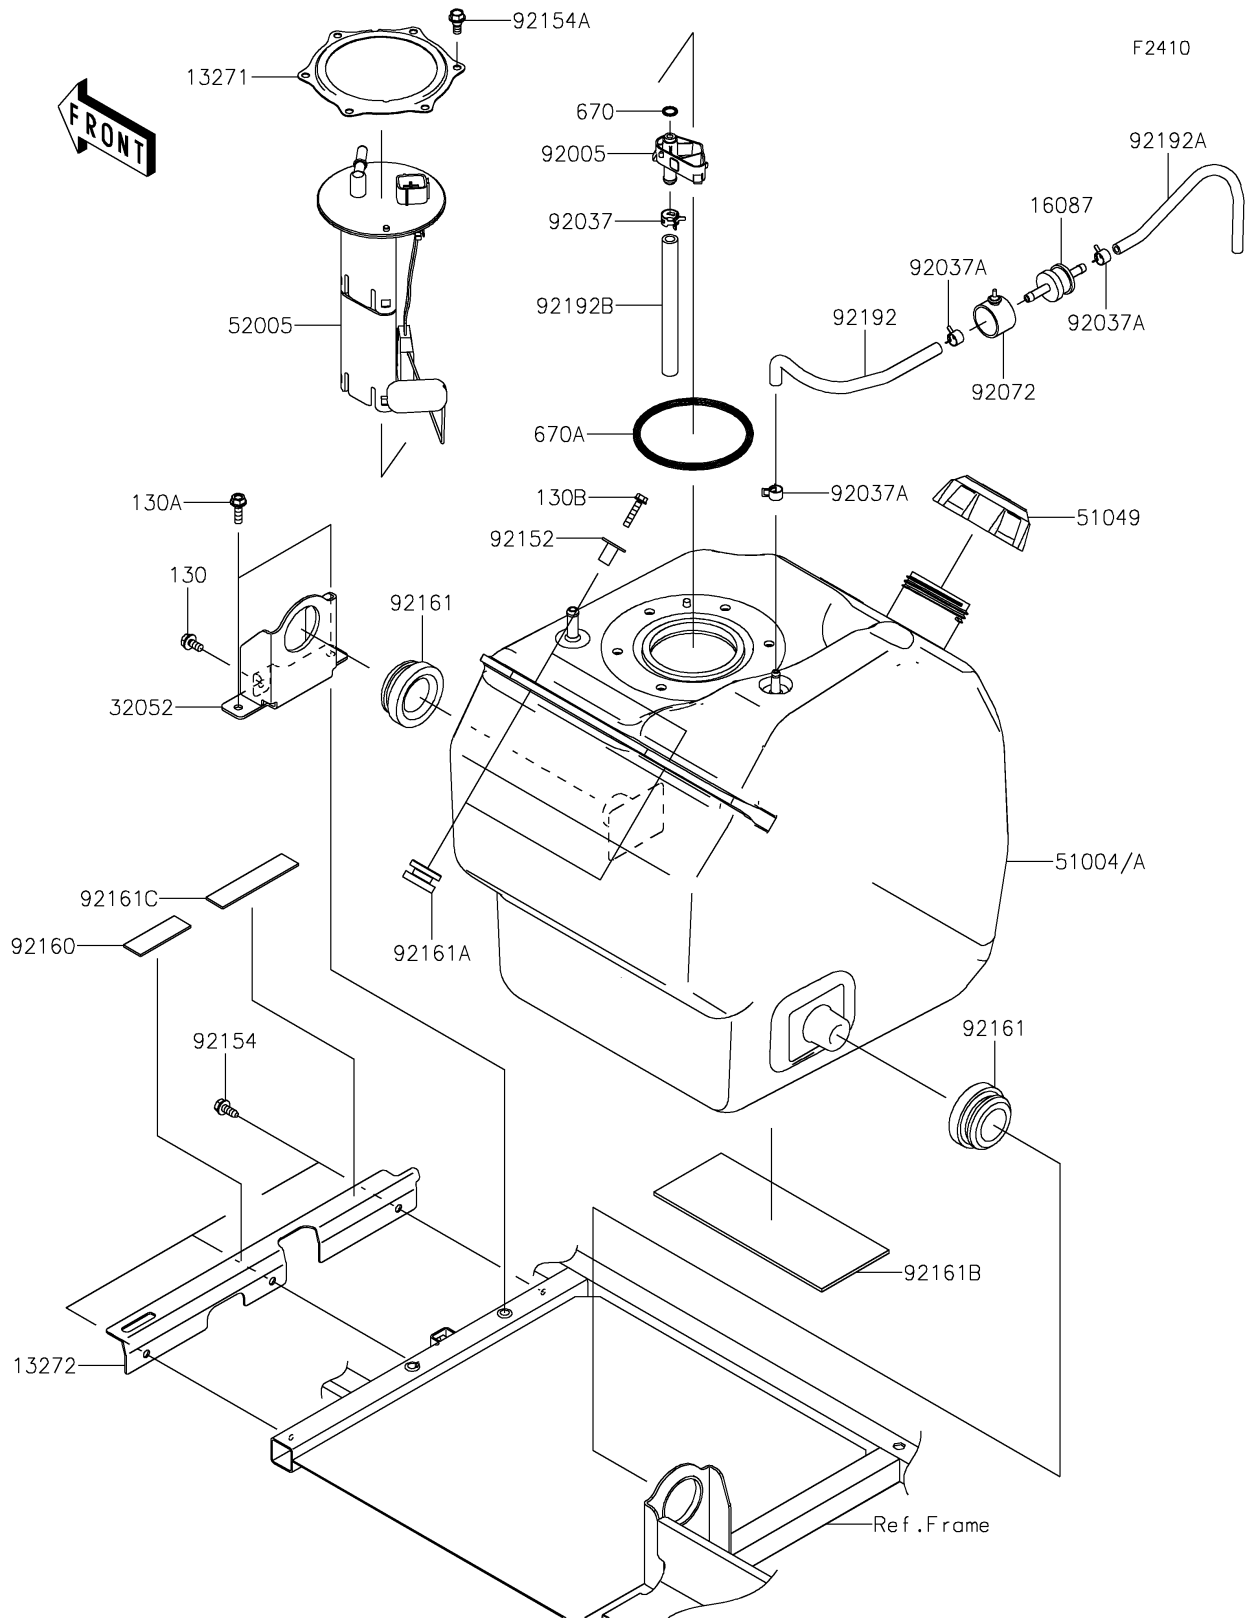

2017 MULE PRO-DXT™ DIESEL PARTS DIAGRAM

Fuel Tank

2017 MULE PRO-DXT™ DIESEL PARTS LIST

Fuel Tank

ITEM NAME	PART NUMBER	QUANTITY
BOLT-FLANGED,6X12 (Ref # 130)	130BA0612	1
BOLT-FLANGED,6X20 (Ref # 130A)	130BA0620	1
BOLT-FLANGED,6X30 (Ref # 130B)	130BA0630	1
PLATE (Ref # 13271)	13271-0980	1
PLATE (Ref # 13272)	13272-2206	1
VALVE-CHECK (Ref # 16087)	16087-0008	1
BRACKET-TANK (Ref # 32052)	32052-0751	1
TANK-FUEL (Ref # 51004)	51004-0009	1
CAP-TANK,FUEL (Ref # 51049)	51049-0718	1
GAUGE,FUEL (Ref # 52005)	52005-0753	1
O RING,9MM (Ref # 670)	670E1509	1
O RING (Ref # 670A)	670E5090	1
FITTING (Ref # 92005)	92005-0813	1
CLAMP,HOSE CLIP (Ref # 92037)	92037-1181	1
CLAMP,TUBE (Ref # 92037A)	92037-1461	1
BAND (Ref # 92072)	92072-0850	1
COLLAR,6.8X10X18.1 (Ref # 92152)	92152-1867	1
BOLT,6X15.6 (Ref # 92154)	92154-1250	1
BOLT,FUEL PUMP (Ref # 92154A)	92154-1326	1
DAMPER (Ref # 92160)	92160-1075	1
DAMPER,30X56X25 (Ref # 92161)	92161-1613	1
DAMPER,10X28X17 (Ref # 92161A)	92161-1614	1
DAMPER,80X200X3.175 (Ref # 92161B)	92161-1645	1
DAMPER (Ref # 92161C)	92161-1876	1
TUBE,BREATHER (Ref # 92192)	92192-0773	1
TUBE,BREATHER,5X9X220 (Ref # 92192A)	92192-1199	1
TUBE,FUEL,8X13X137 (Ref # 92192B)	92192-1474	1