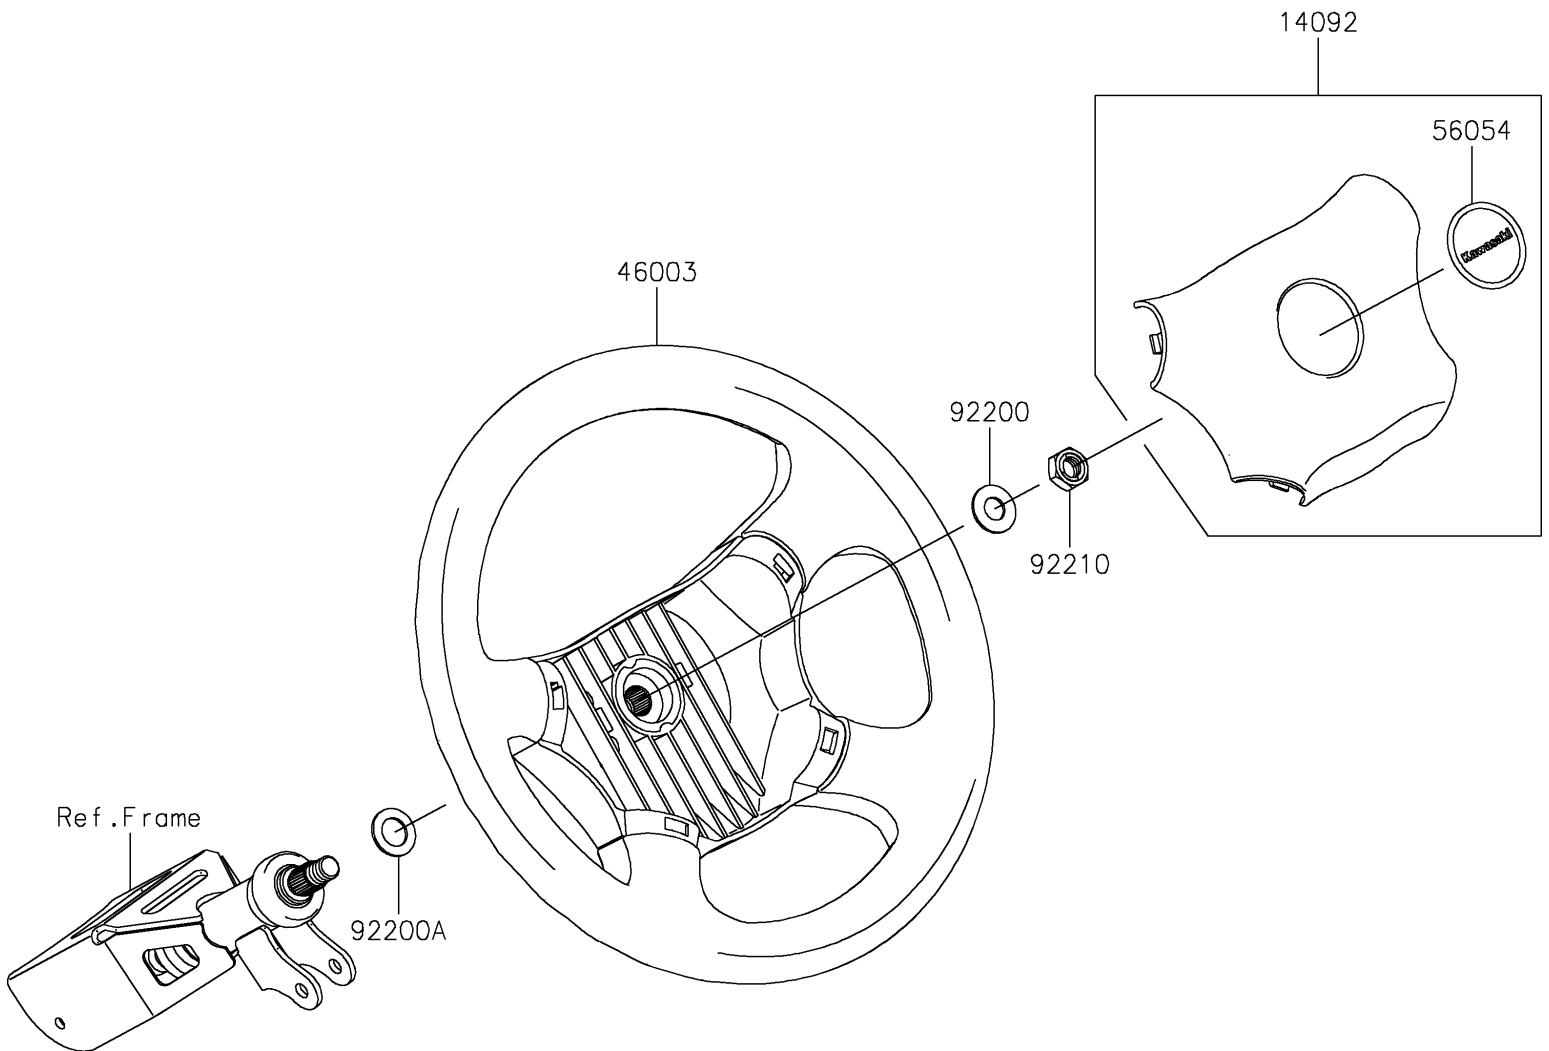

2017 MULE PRO-DXT™ DIESEL PARTS DIAGRAM

Steering Wheel

F2311

2017 MULE PRO-DXT™ DIESEL PARTS LIST

Steering Wheel

ITEM NAME	PART NUMBER	QUANTITY
COVER,HORN SWITCH (Ref # 14092)	14092-1029	1
HANDLE (Ref # 46003)	46003-0595	1
MARK,CENTER LOGO,KAWASAKI (Ref # 56054)	56054-1188	1
WASHER,12.1X25X1.6 (Ref # 92200)	92200-0455	1
WASHER,15X25X1.6 (Ref # 92200A)	92200-0460	1
NUT,LOCK,12MM (Ref # 92210)	92210-1249	1