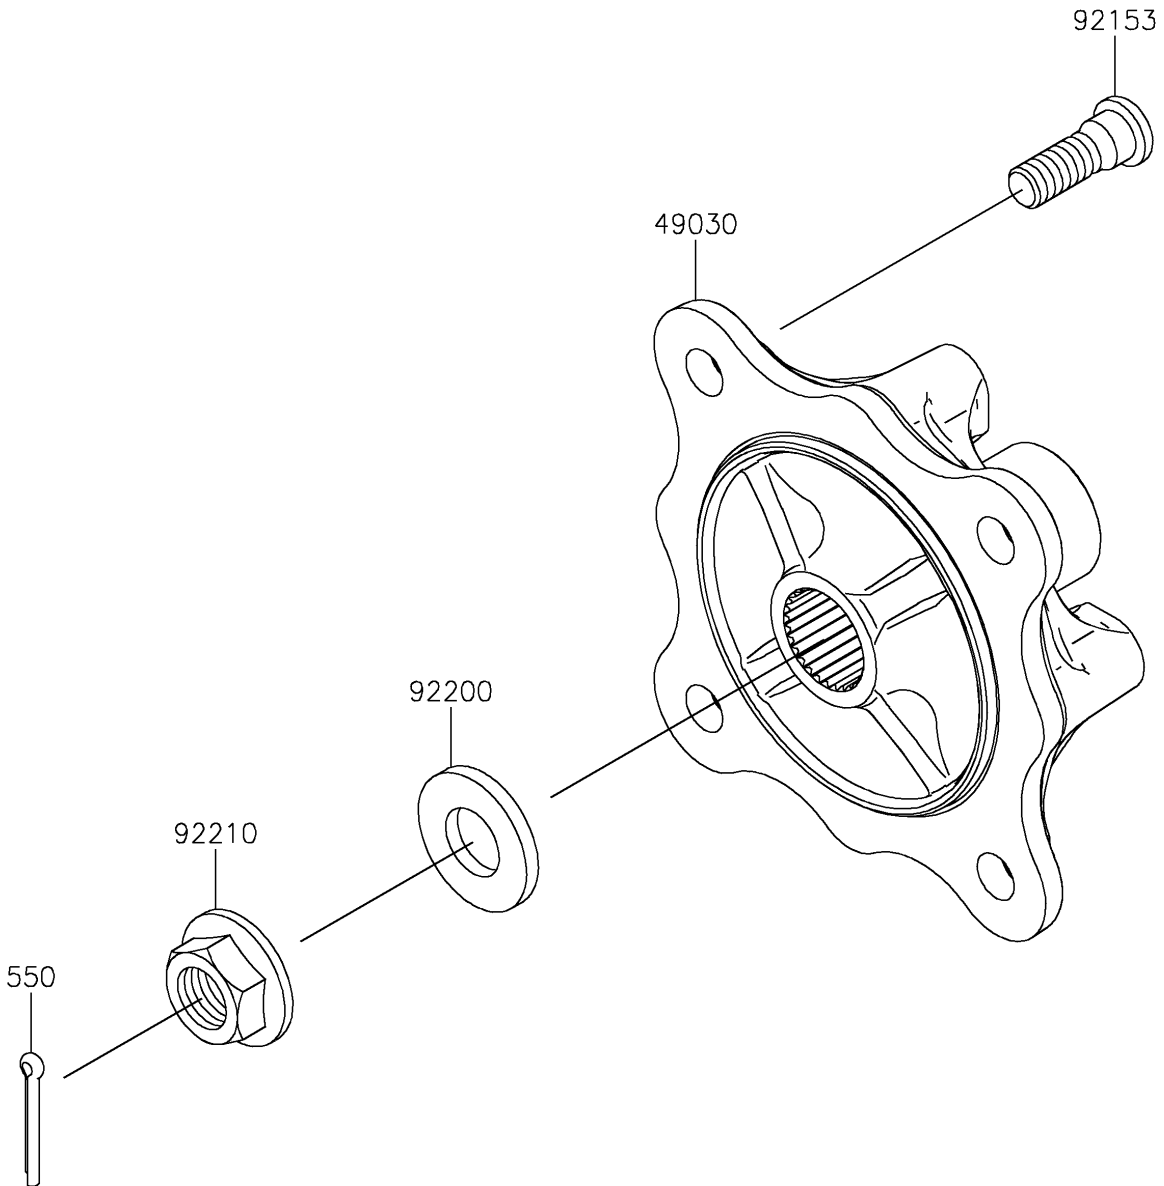

2020 MULE PRO-DXT™ DIESEL PARTS DIAGRAM

Rear Hubs/Brakes

F2240

2020 MULE PRO-DXT™ DIESEL PARTS LIST

Rear Hubs/Brakes

ITEM NAME	PART NUMBER	QUANTITY
HUB,RR (Ref # 49030)	49030-0049	2
PIN-COTTER,4.0X30 (Ref # 550)	550AA4030	2
BOLT,12MM (Ref # 92153)	92153-1915	8
WASHER,20.3X41X4.5 (Ref # 92200)	92200-0921	2
NUT,FLANGED,20MM (Ref # 92210)	92210-2093	2