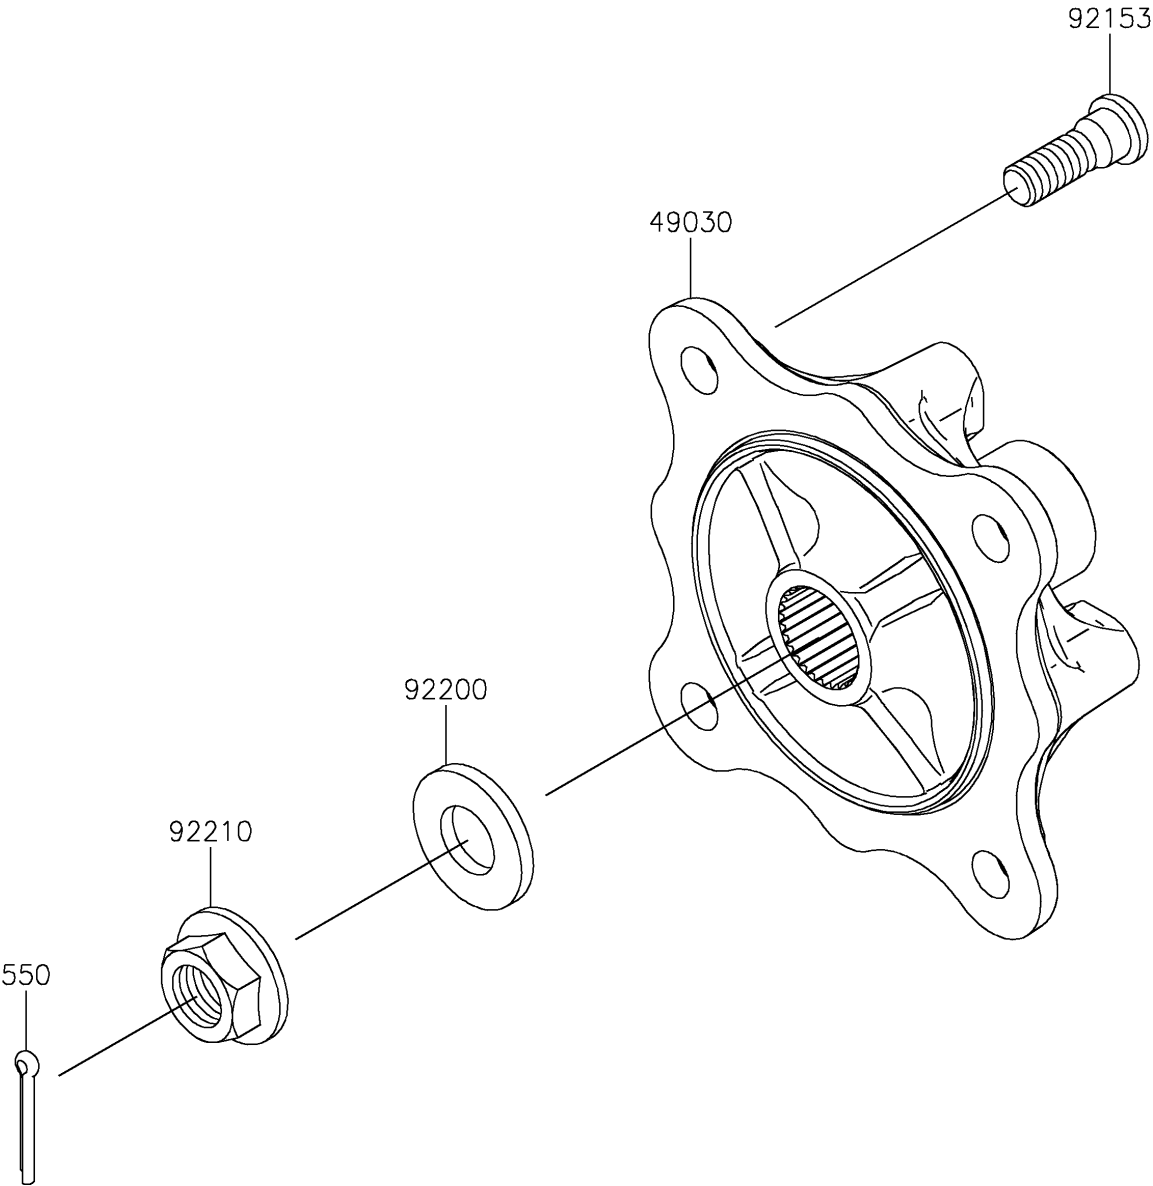

2017 MULE PRO-DXT™ DIESEL PARTS DIAGRAM

Rear Hubs/Brakes

F2240

2017 MULE PRO-DXT™ DIESEL PARTS LIST

Rear Hubs/Brakes

ITEM NAME	PART NUMBER	QUANTITY
HUB,RR (Ref # 49030)	49030-0049	1
PIN-COTTER,4.0X30 (Ref # 550)	550AA4030	1
BOLT,12MM (Ref # 92153)	92153-1915	1
WASHER,20.3X41X4.5 (Ref # 92200)	92200-0921	1
NUT,FLANGED,20MM (Ref # 92210)	92210-2093	1