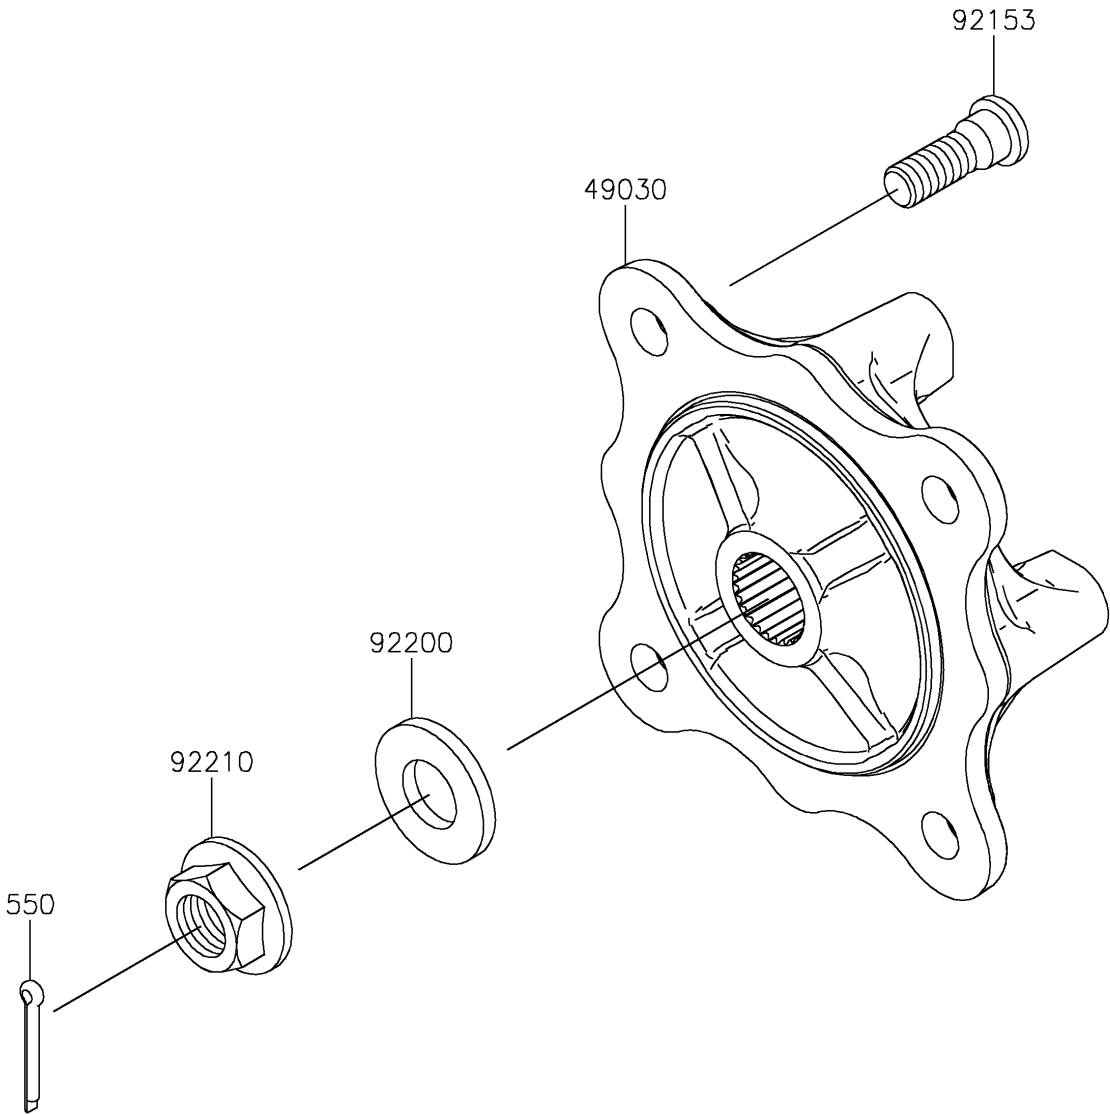

## 2017 MULE PRO-DXT™ DIESEL PARTS DIAGRAM

Front Hubs/Brakes

F2230

## 2017 MULE PRO-DXT™ DIESEL PARTS LIST

Front Hubs/Brakes

ITEM NAME	PART NUMBER	QUANTITY
HUB,FR (Ref # 49030)	49030-0048	1
PIN-COTTER,4.0X30 (Ref # 550)	550AA4030	1
BOLT,12MM (Ref # 92153)	92153-1915	1
WASHER,20.3X41X4.5 (Ref # 92200)	92200-0921	1
NUT,FLANGED,20MM (Ref # 92210)	92210-2093	1