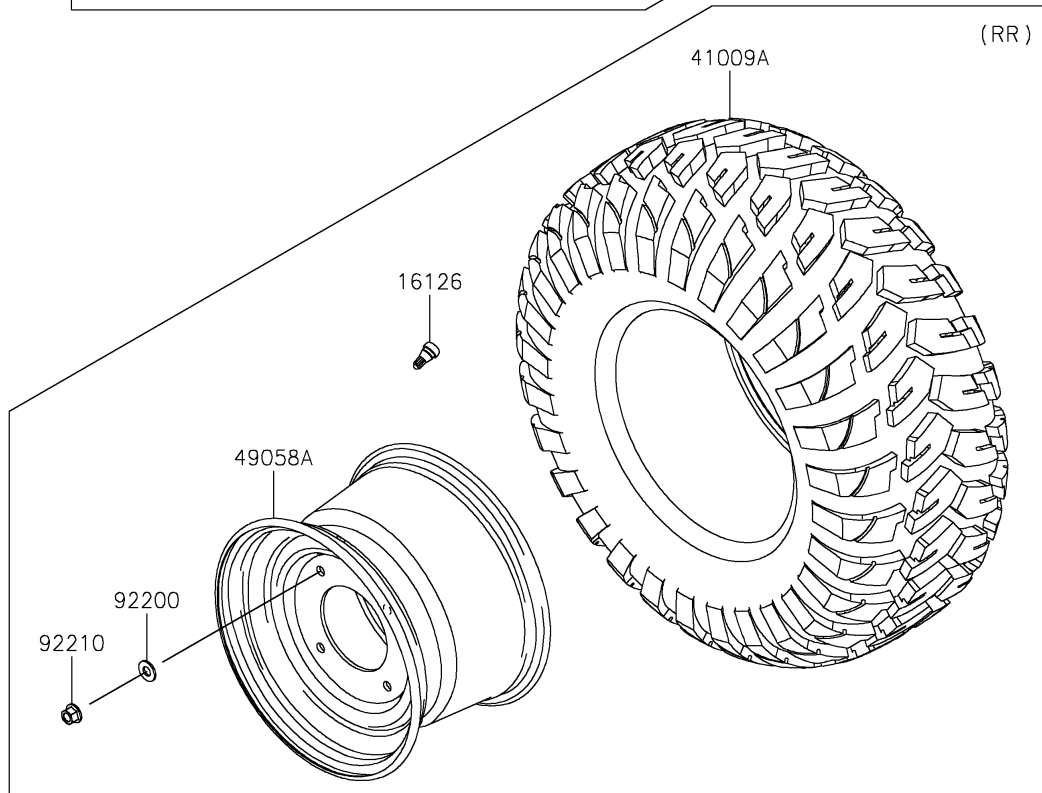

2017 MULE PRO-DXT™ DIESEL PARTS DIAGRAM

Wheels/Tires

2017 MULE PRO-DXT™ DIESEL PARTS LIST

Wheels/Tires

ITEM NAME	PART NUMBER	QUANTITY
VALVE (Ref # 16126)	16126-4001	1
TIRE,FR,26X9.00R12 4PR,FRONTIER (Ref # 41009)	41009-0696	1
TIRE,RR,26X11.00R12 4PR,FRONTIER (Ref # 41009A)	41009-0697	1
WHEEL,FR,12X7.0AT,F.S.BLACK (Ref # 49058)	49058-0608-397	1
WHEEL,RR,12X8.0AT,F.S.BLACK (Ref # 49058A)	49058-0611-397	1
WASHER,12.1X26X2.3 (Ref # 92200)	92200-0930	1
NUT,12MM (Ref # 92210)	92210-0603	1