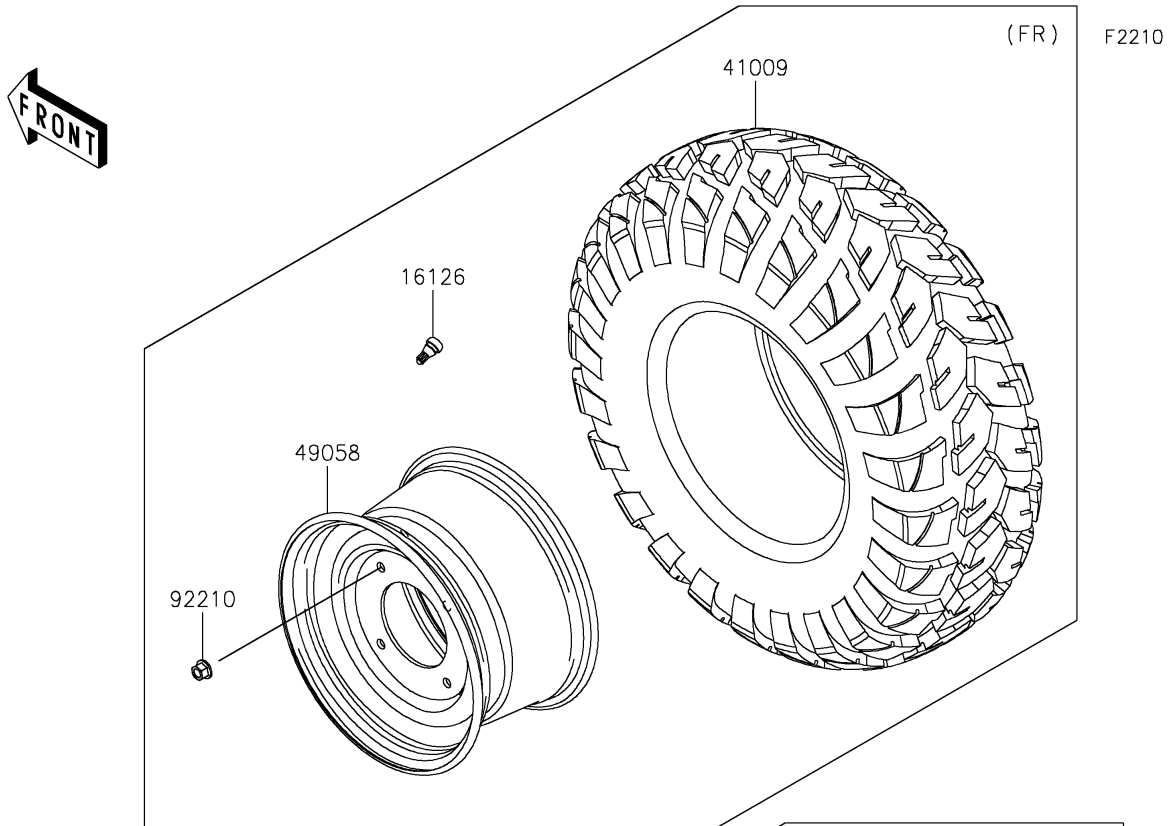

2017 MULE PRO-DXT™ DIESEL PARTS DIAGRAM

Wheels/Tires

2017 MULE PRO-DXT™ DIESEL PARTS LIST

Wheels/Tires

ITEM NAME	PART NUMBER	QUANTITY
VALVE (Ref # 16126)	16126-4001	1
TIRE,FR,26X9.00R12 4PR,FRONTIER (Ref # 41009)	41009-0696	1
TIRE,RR,26X11.00R12 4PR,FRONTIER (Ref # 41009A)	41009-0697	1
WHEEL,FR,12X7.0AT,F.S.BLACK (Ref # 49058)	49058-0608-397	1
WHEEL,RR,12X8.0AT,F.S.BLACK (Ref # 49058A)	49058-0611-397	1
WASHER,12.1X26X2.3 (Ref # 92200)	92200-0930	1
NUT,12MM (Ref # 92210)	92210-0603	1