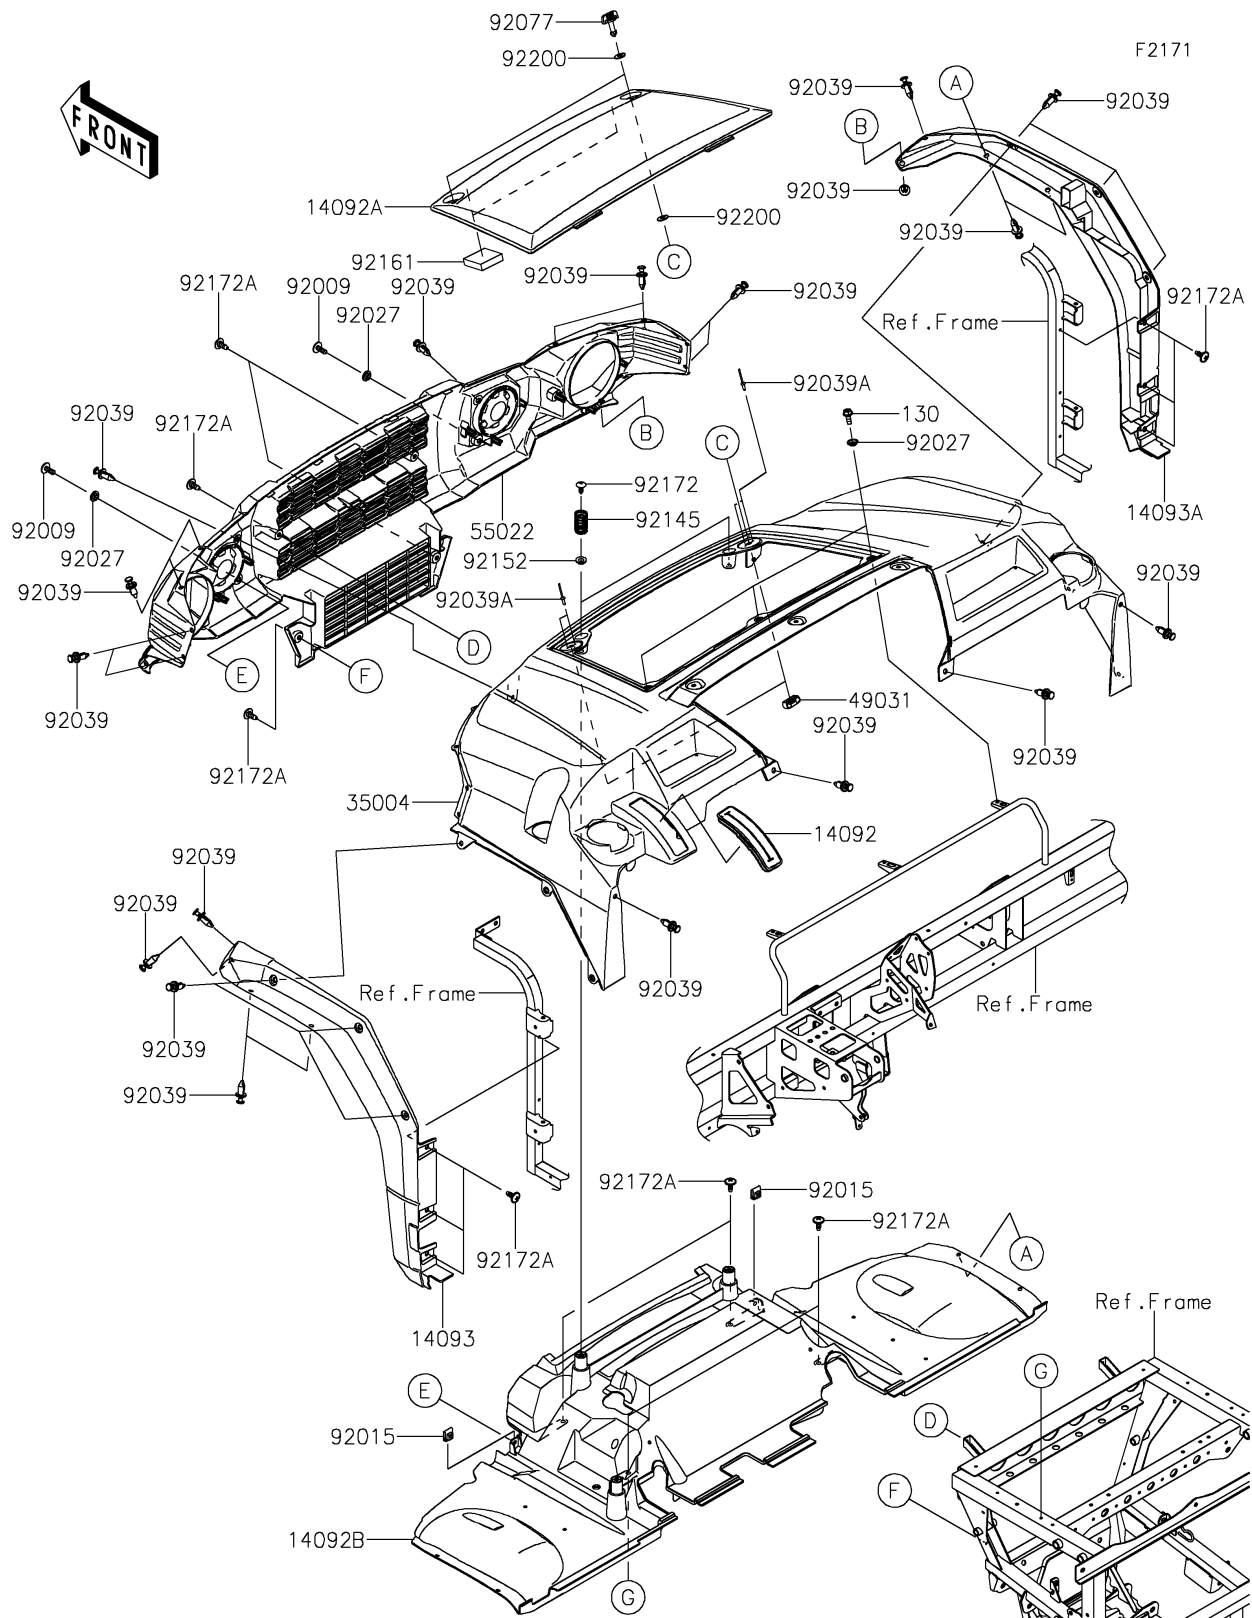

2017 MULE PRO-DXT™ DIESEL PARTS DIAGRAM

Front Fender(s)

2017 MULE PRO-DXT™ DIESEL PARTS LIST

Front Fender(s)

ITEM NAME	PART NUMBER	QUANTITY
BOLT-FLANGED,6X16 (Ref # 130)	130CA0616	1
COVER,CENTER CONSOLE,TOP (Ref # 14092)	14092-0791	1
COVER,OPEN,S.BLACK (Ref # 14092A)	14092-1177-839	1
COVER,TOP,FR INNER (Ref # 14092B)	14092-1194	1
COVER,SIDE,LH (Ref # 14093)	14093-0596	1
COVER,SIDE,RH (Ref # 14093A)	14093-0597	1
FENDER-FRONT,S.BLACK (Ref # 35004)	35004-0335-839	1
LATCH (Ref # 49031)	49031-0008	1
COVER-HEAD LAMP (Ref # 55022)	55022-0304	1
SCREW,6X16 (Ref # 92009)	92009-1621	1
NUT,CLAMP,6MM (Ref # 92015)	92015-1678	1
COLLAR,L=4.6 (Ref # 92027)	92027-1168	1
RIVET (Ref # 92039)	92039-0776	1
RIVET,3.2X9.5 (Ref # 92039A)	92039-0785	1
KNOB (Ref # 92077)	92077-0030	1
SPRING,17X65 (Ref # 92145)	92145-1727	1
COLLAR (Ref # 92152)	92152-0140	1
DAMPER,40X40X10 (Ref # 92161)	92161-1861	1
SCREW,6X16 (Ref # 92172)	92172-0284	1
SCREW,6X16 (Ref # 92172A)	92172-0711	1
WASHER (Ref # 92200)	92200-0503	1