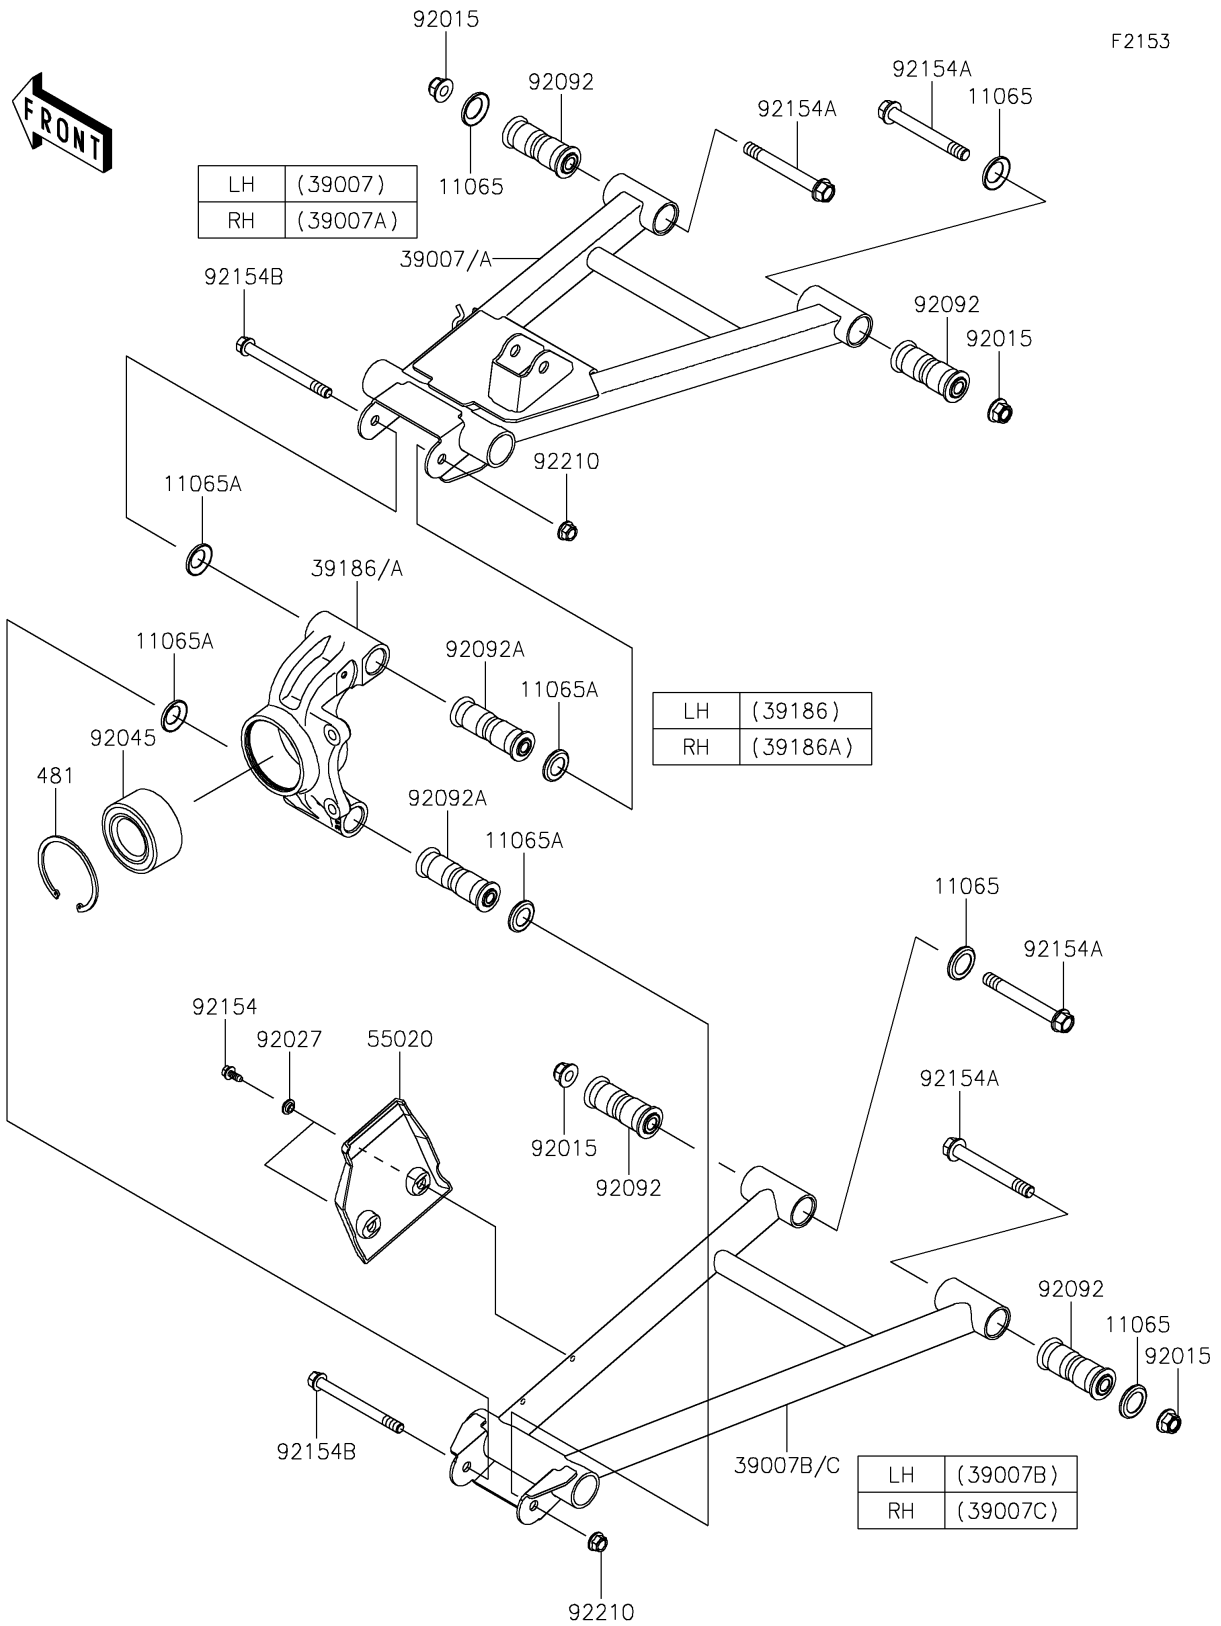

## 2017 MULE PRO-DXT™ DIESEL PARTS DIAGRAM

Rear Suspension

## 2017 MULE PRO-DXT™ DIESEL PARTS LIST

Rear Suspension

ITEM NAME	PART NUMBER	QUANTITY
CAP,ARM (Ref # 11065)	11065-0838	1
CAP (Ref # 11065A)	11065-0849	1
ARM-SUSP,RR,UPP,LH (Ref # 39007)	39007-0379	1
ARM-SUSP,RR,UPP,RH (Ref # 39007A)	39007-0380	1
ARM-SUSP,RR,LWR,LH (Ref # 39007B)	39007-0381	1
ARM-SUSP,RR,LWR,RH (Ref # 39007C)	39007-0382	1
KNUCKLE,RR,LH (Ref # 39186)	39186-0317	1
KNUCKLE,RR,RH (Ref # 39186A)	39186-0318	1
CIRCLIP-TYPE-C (Ref # 481)	481J7500	1
GUARD,RR CVJ (Ref # 55020)	55020-0931	1
NUT,LOCK,FLANGED,12MM (Ref # 92015)	92015-1433	1
COLLAR,L=4.6 (Ref # 92027)	92027-1168	1
BEARING-BALL,40X74X36 (Ref # 92045)	92045-0763	1
BUSHING-RUBBER,12X20X78 (Ref # 92092)	92092-0028	1
BUSHING-RUBBER,10.1X17X88 (Ref # 92092A)	92092-0029	1
BOLT,6X15.6 (Ref # 92154)	92154-1250	1
BOLT,FLANGED,12X100 (Ref # 92154A)	92154-1318	1
BOLT,FLANGED,10X110 (Ref # 92154B)	92154-1353	1
NUT,LOCK,FLANGED,10MM (Ref # 92210)	92210-0276	1