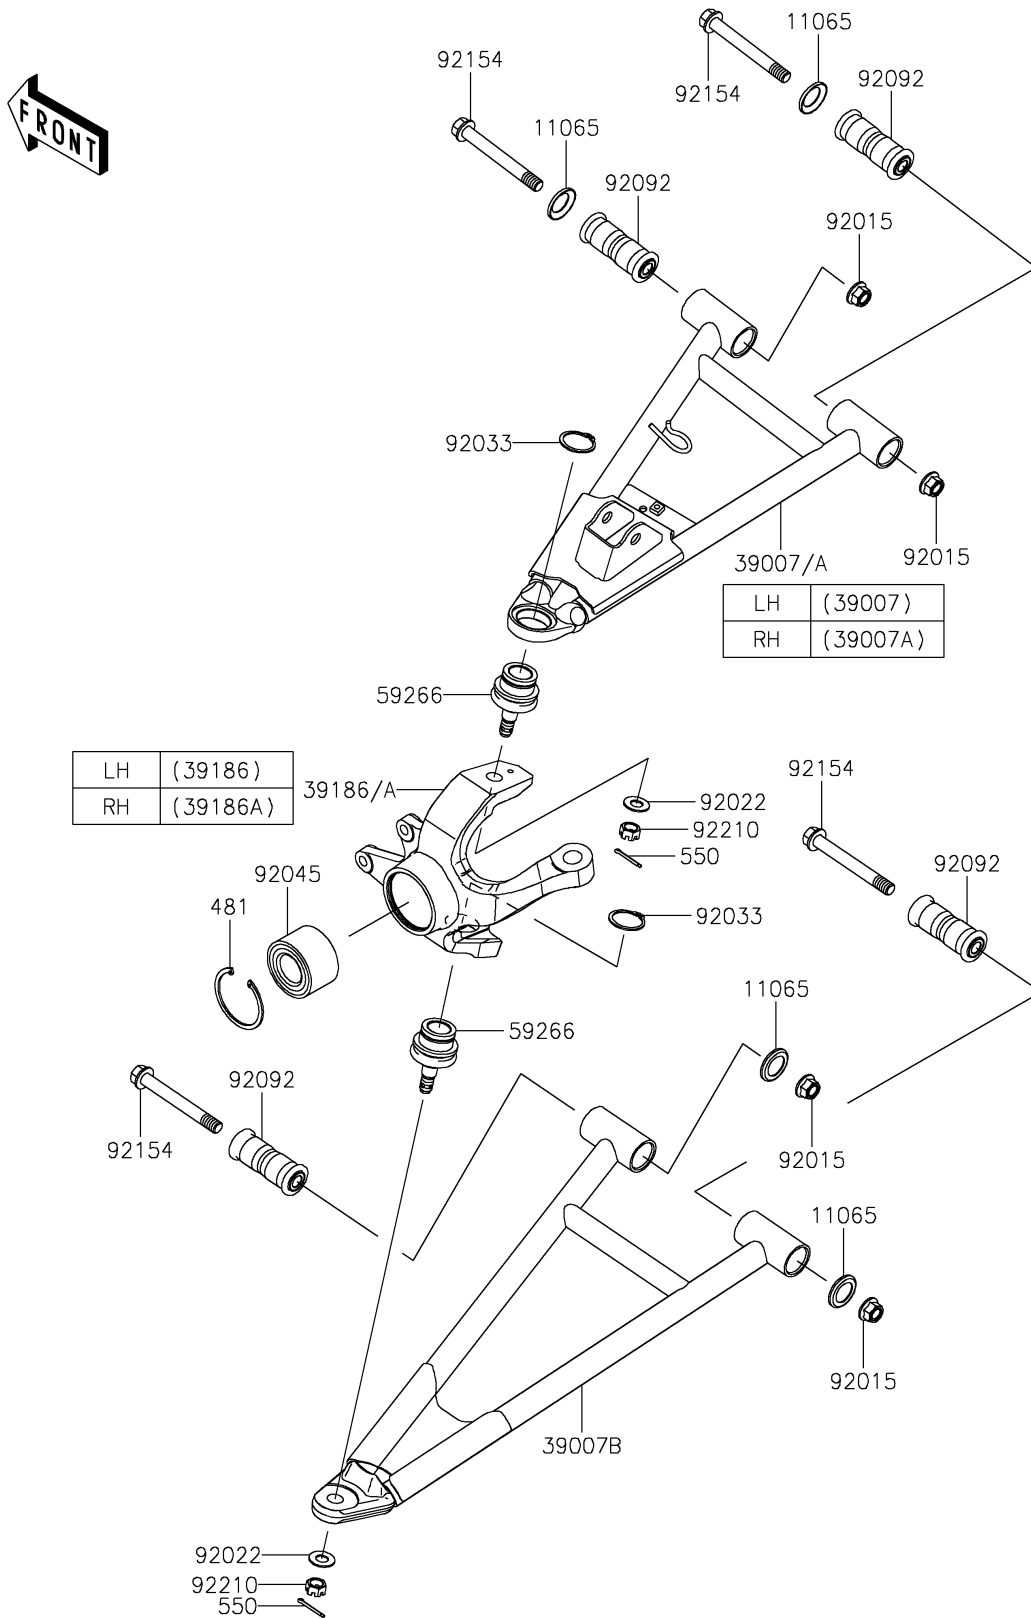

2017 MULE PRO-DXT™ DIESEL PARTS DIAGRAM

Front Suspension

F2152

2017 MULE PRO-DXT™ DIESEL PARTS LIST

Front Suspension

ITEM NAME	PART NUMBER	QUANTITY
CAP,ARM (Ref # 11065)	11065-0838	1
ARM-SUSP,FR,UPP,LH (Ref # 39007)	39007-0377	1
ARM-SUSP,FR,UPP,RH (Ref # 39007A)	39007-0378	1
ARM-SUSP,FR,LWR,LH&RH (Ref # 39007B)	39007-0383	1
KNUCKLE,FR,LH (Ref # 39186)	39186-0319	1
KNUCKLE,FR,RH (Ref # 39186A)	39186-0320	1
CIRCLIP-TYPE-C (Ref # 481)	481J6000	1
PIN-COTTER,3.0X25 (Ref # 550)	550AA3025	1
JOINT-BALL (Ref # 59266)	59266-0711	1
NUT,LOCK,FLANGED,12MM (Ref # 92015)	92015-1433	1
WASHER (Ref # 92022)	92022-1831	1
RING-SNAP,C-TYPE,32MM (Ref # 92033)	92033-1262	1
BEARING-BALL,30X60X37 (Ref # 92045)	92045-0762	1
BUSHING-RUBBER,12X20X78 (Ref # 92092)	92092-0028	1
BOLT,FLANGED,12X100 (Ref # 92154)	92154-1318	1
NUT,CASTLE,12MM (Ref # 92210)	92210-0395	1