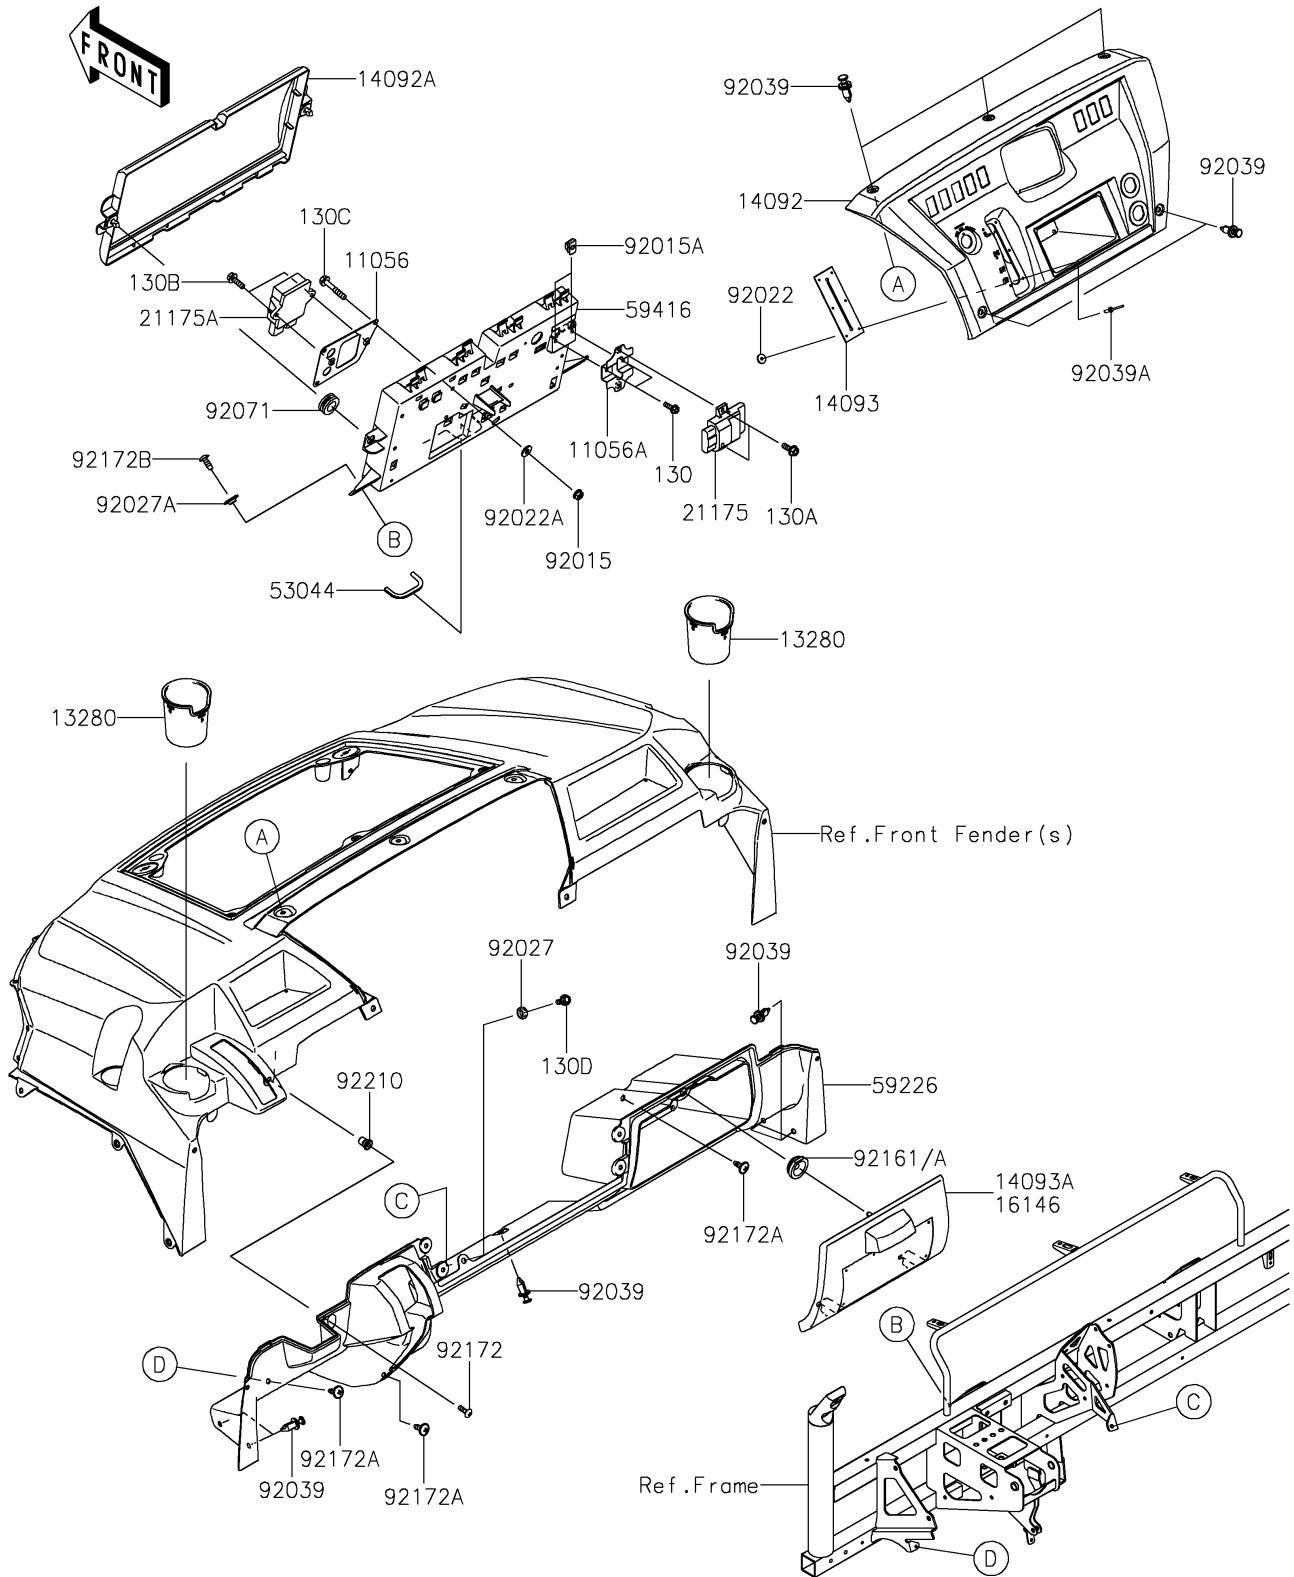

2020 MULE PRO-DXT™ DIESEL PARTS DIAGRAM

Front Box

F2135

2020 MULE PRO-DXT™ DIESEL PARTS LIST

Front Box

ITEM NAME	PART NUMBER	QUANTITY
BRACKET,SOLENOID (Ref # 11056)	11056-7476	1
BRACKET,CONTROLLER (Ref # 11056A)	11056-7477	1
BOLT-FLANGED,5X16 (Ref # 130)	130BA0516	2
BOLT-FLANGED,6X16 (Ref # 130A)	130BA0616	2
BOLT-FLANGED,6X18 (Ref # 130B)	130BA0618	2
BOLT-FLANGED,6X35 (Ref # 130C)	130BA0635	3
BOLT-FLANGED,6X16 (Ref # 130D)	130CA0616	1
HOLDER,CUP (Ref # 13280)	13280-0774	2
COVER,DASHBOARD (Ref # 14092)	14092-1192	1
COVER,ELECTRIC BOX (Ref # 14092A)	14092-1197	1
COVER,SHIFT LEVER (Ref # 14093)	14093-0146	1
COVER,GLOVE BOX (Ref # 14093A)	14093-0611	1
ECU,VEHICLE CONTROLLER(DRIVE) (Ref # 21175)	21175-1105	1
ECU,AIR PRESSURE SENSOR(FUEL) (Ref # 21175A)	21175-1113	1
TRIM (Ref # 53044)	53044-0572	1
PANEL-CONTROL (Ref # 59226)	59226-0042	1
CASE-ELECTRIC (Ref # 59416)	59416-0025	1
NUT,FLANGED,6MM (Ref # 92015)	92015-1367	3
NUT,5MM (Ref # 92015A)	92015-1627	2
WASHER,3.3X12X1.2 (Ref # 92022)	92022-1407	6
WASHER (Ref # 92022A)	92022-2247	3
COLLAR,L=4.6 (Ref # 92027)	92027-1168	1
COLLAR,L=5.1 (Ref # 92027A)	92027-1260	2
RIVET (Ref # 92039)	92039-0776	10
RIVET (Ref # 92039A)	92039-1231	6
GROMMET (Ref # 92071)	92071-1131	2
DAMPER,7.8X30X11 (Ref # 92161A)	92161-1953	1
SCREW,5MM (Ref # 92172)	92172-0292	1
SCREW,6X16 (Ref # 92172A)	92172-0711	3

2020 MULE PRO-DXT™ DIESEL PARTS LIST

Front Box

ITEM NAME	PART NUMBER	QUANTITY
SCREW,TAPPING,6X16 (Ref # 92172B)	92172-0739	2
NUT,WELL,5MM (Ref # 92210)	92210-0370	1