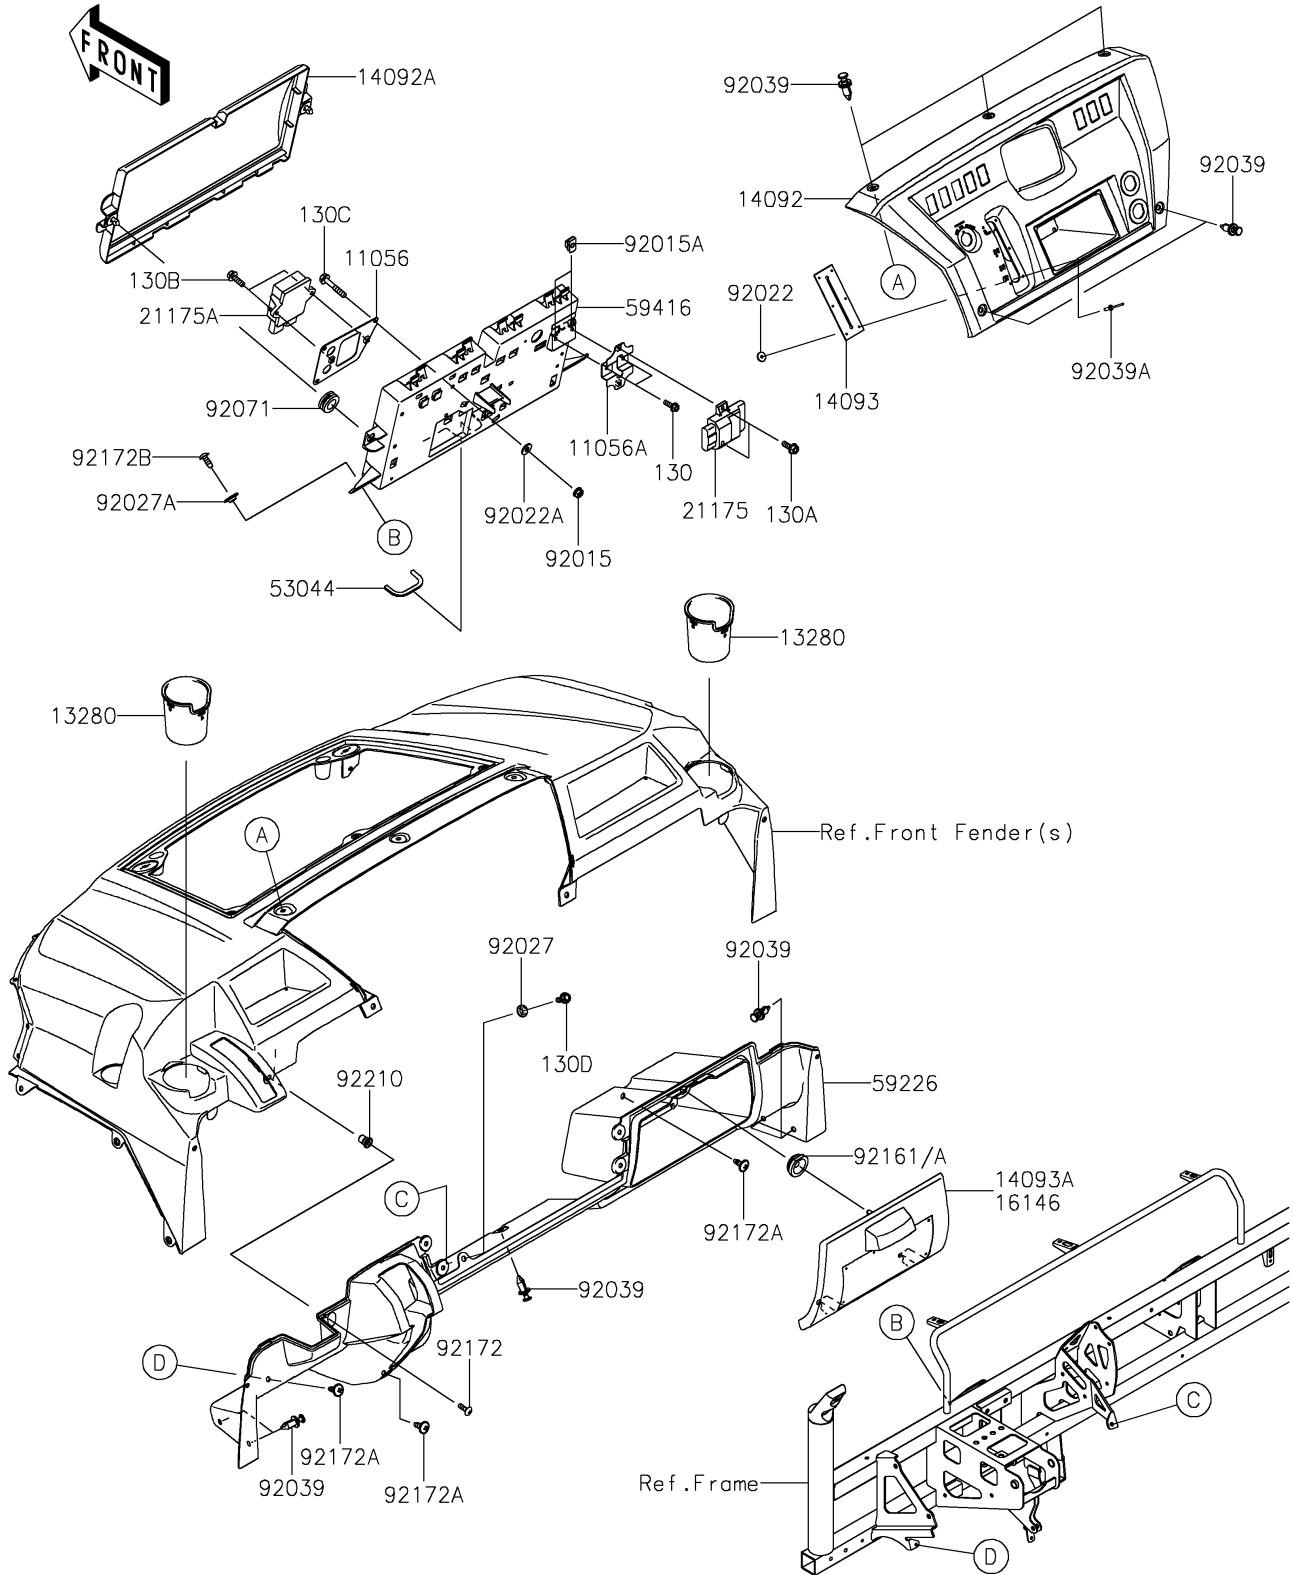

## 2017 MULE PRO-DXT™ DIESEL PARTS DIAGRAM

Front Box

F2135

## 2017 MULE PRO-DXT™ DIESEL PARTS LIST

Front Box

ITEM NAME	PART NUMBER	QUANTITY
BRACKET,SOLENOID (Ref # 11056)	11056-7476	1
BRACKET,CONTROLLER (Ref # 11056A)	11056-7477	1
BOLT-FLANGED,5X16 (Ref # 130)	130BA0516	1
BOLT-FLANGED,6X16 (Ref # 130A)	130BA0616	1
BOLT-FLANGED,6X18 (Ref # 130B)	130BA0618	1
BOLT-FLANGED,6X35 (Ref # 130C)	130BA0635	1
BOLT-FLANGED,6X16 (Ref # 130D)	130CA0616	1
HOLDER,CUP (Ref # 13280)	13280-0774	1
COVER,DASHBOARD (Ref # 14092)	14092-1192	1
COVER,ELECTRIC BOX (Ref # 14092A)	14092-1197	1
COVER,SHIFT LEVER (Ref # 14093)	14093-0146	1
COVER-ASSY,GLOVE BOX (Ref # 16146)	16146-0786	1
ECU,VEHICLE CONTROLLER(DRIVE) (Ref # 21175)	21175-1105	1
ECU,AIR PRESSURE SENSOR(FUEL) (Ref # 21175A)	21175-1113	1
TRIM (Ref # 53044)	53044-0572	1
PANEL-CONTROL (Ref # 59226)	59226-0042	1
CASE-ELECTRIC (Ref # 59416)	59416-0025	1
NUT,FLANGED,6MM (Ref # 92015)	92015-1367	1
NUT,5MM (Ref # 92015A)	92015-1627	1
WASHER,3.3X12X1.2 (Ref # 92022)	92022-1407	1
WASHER (Ref # 92022A)	92022-2247	1
COLLAR,L=4.6 (Ref # 92027)	92027-1168	1
COLLAR,L=5.1 (Ref # 92027A)	92027-1260	1
RIVET (Ref # 92039)	92039-0776	1
RIVET (Ref # 92039A)	92039-1231	1
GROMMET (Ref # 92071)	92071-1131	1
DAMPER,7.8X26X10 (Ref # 92161)	92161-1786	1
SCREW,5MM (Ref # 92172)	92172-0292	1
SCREW,6X16 (Ref # 92172A)	92172-0711	1

## 2017 MULE PRO-DXT™ DIESEL PARTS LIST

Front Box

ITEM NAME	PART NUMBER	QUANTITY
SCREW,TAPPING,6X16 (Ref # 92172B)	92172-0739	1
NUT,WELL,5MM (Ref # 92210)	92210-0370	1