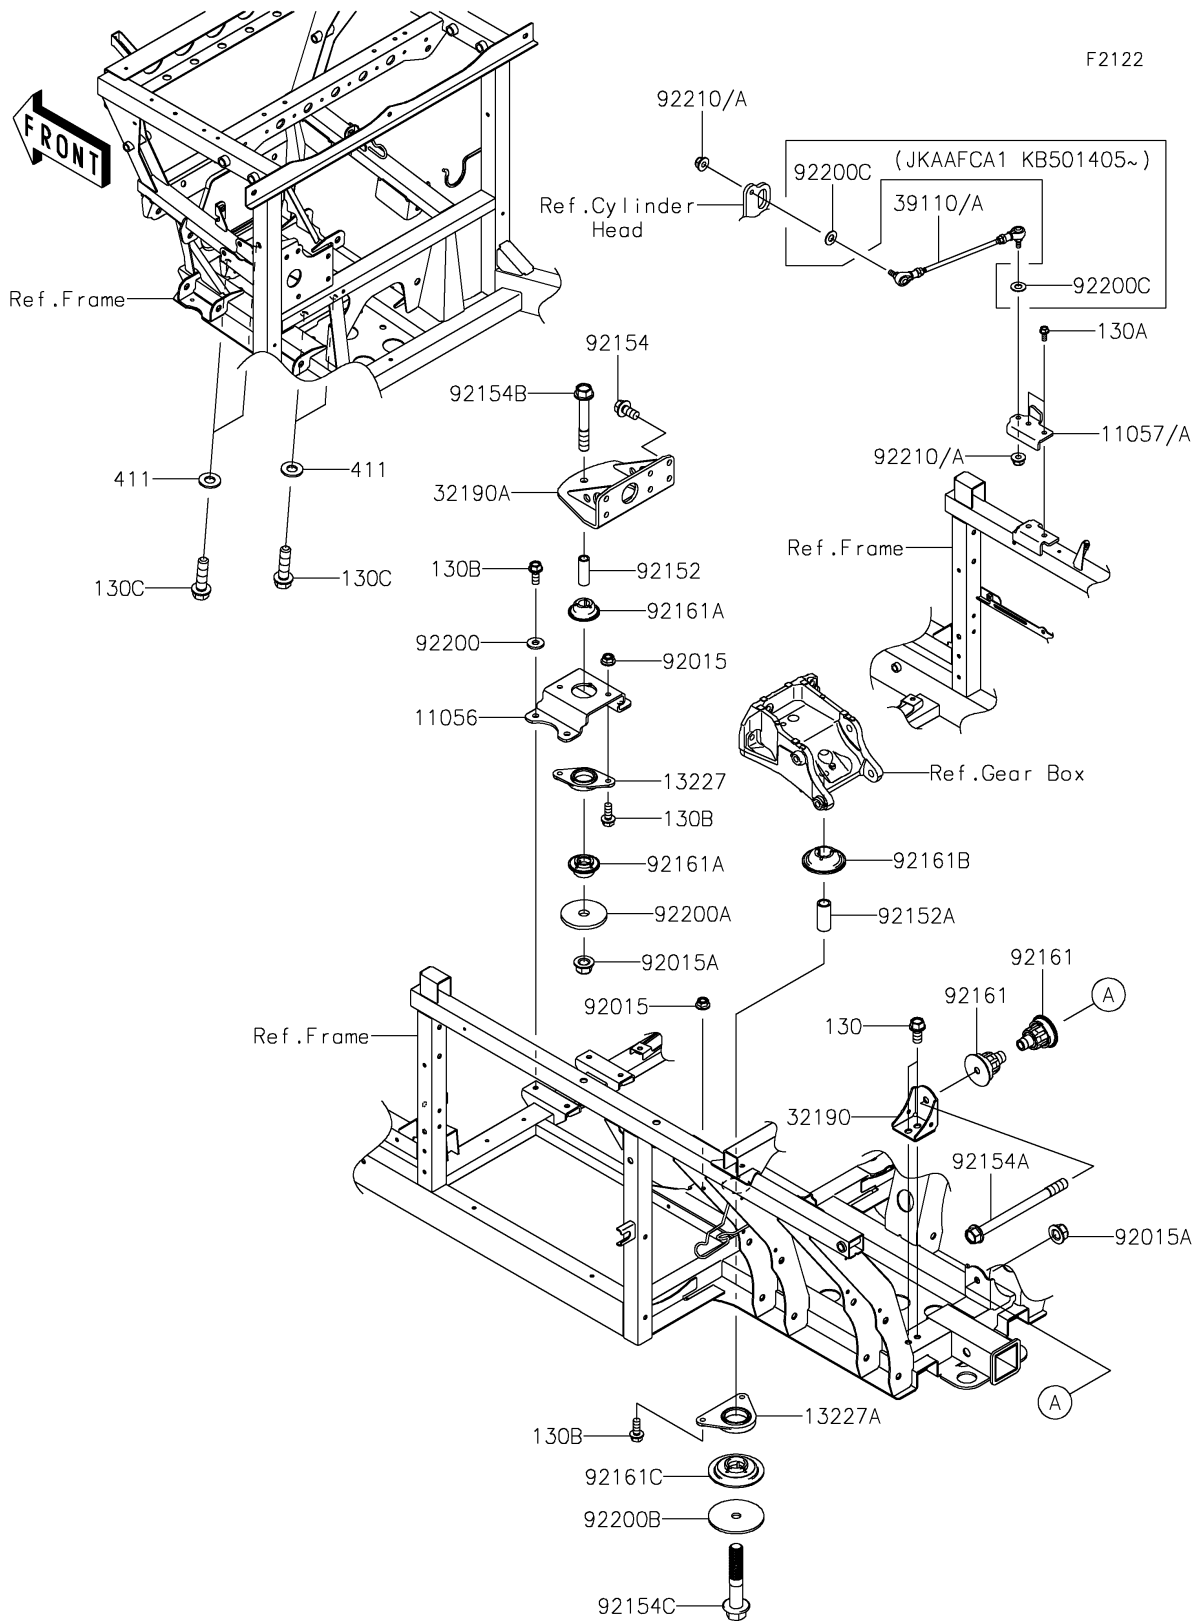

2017 MULE PRO-DXT™ DIESEL PARTS DIAGRAM

Engine Mount

2017 MULE PRO-DXT™ DIESEL PARTS LIST

Engine Mount

ITEM NAME	PART NUMBER	QUANTITY
BRACKET (Ref # 11056)	11056-7475	1
BRACKET,TORQUE ROD (Ref # 11057)	11057-1233	1
BOLT-FLANGED,10X20 (Ref # 130)	130BA1020	1
BOLT-FLANGED,8X18 (Ref # 130A)	130CA0818	1
BOLT-FLANGED,8X20 (Ref # 130B)	130CA0820	1
BOLT-FLANGED,12X45 (Ref # 130C)	130CA1245	1
HOUSING (Ref # 13227)	13227-0031	1
HOUSING (Ref # 13227A)	13227-0032	1
BRACKET-ENGINE (Ref # 32190)	32190-0662	1
BRACKET-ENGINE,FR (Ref # 32190A)	32190-0701	1
ROD-ASSY-TIE (Ref # 39110)	39110-0046	1
WASHER-PLAIN,12MM (Ref # 411)	411AA1200	1
NUT,LOCK,FLANGED,8MM (Ref # 92015)	92015-1397	1
NUT,LOCK,FLANGED,12MM (Ref # 92015A)	92015-1433	1
COLLAR,13X19.1X54 (Ref # 92152)	92152-1802	1
COLLAR,17X23.8X54.5 (Ref # 92152A)	92152-2127	1
BOLT,FLANGED,10X20 (Ref # 92154)	92154-1321	1
BOLT,FLANGED,12X150 (Ref # 92154A)	92154-1322	1
BOLT,FLANGED,12X80 (Ref # 92154B)	92154-1419	1
BOLT,FLANGED,16X86 (Ref # 92154C)	92154-1763	1
DAMPER (Ref # 92161)	92161-1616	1
DAMPER (Ref # 92161A)	92161-1617	1
DAMPER (Ref # 92161B)	92161-1618	1
DAMPER (Ref # 92161C)	92161-1619	1
WASHER,8.2X20.0X2.5 (Ref # 92200)	92200-0205	1
WASHER,12.5X55X4.76 (Ref # 92200A)	92200-0913	1
WASHER,16.5X100X4.76 (Ref # 92200B)	92200-1747	1
NUT,LOCK,8MM (Ref # 92210A)	92210-0606	1