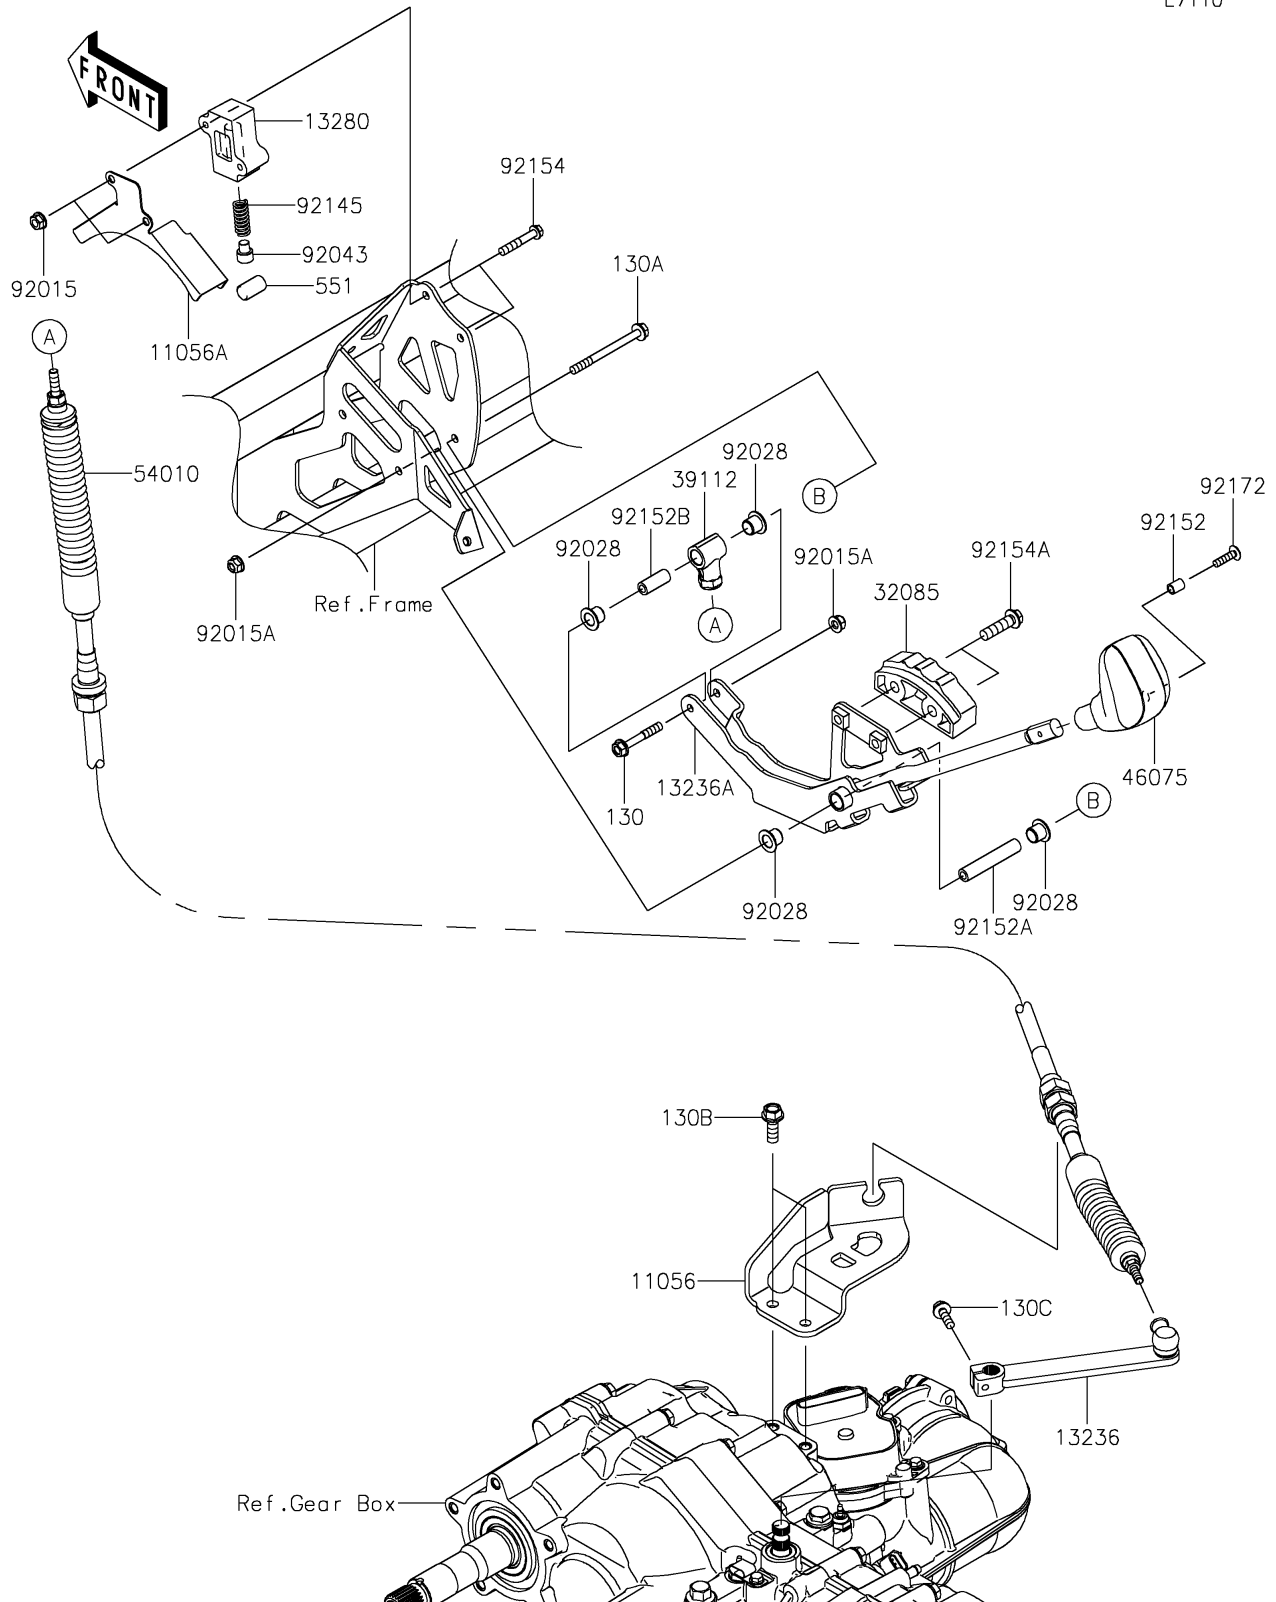

2017 MULE PRO-DXT™ DIESEL PARTS DIAGRAM

Control

E7110

2017 MULE PRO-DXT™ DIESEL PARTS LIST

Control

ITEM NAME	PART NUMBER	QUANTITY
BRACKET,T/M SIDE (Ref # 11056)	11056-2946	1
BRACKET,DUST COVER (Ref # 11056A)	11056-7274	1
BOLT-FLANGED,6X40 (Ref # 130)	130BA0640	1
BOLT-FLANGED,6X70 (Ref # 130A)	130BA0670	1
BOLT-FLANGED,8X22 (Ref # 130B)	130BA0822	1
BOLT-FLANGED,6X20 (Ref # 130C)	130CA0620	1
LEVER-COMP,T/M SIDE (Ref # 13236)	13236-0747	1
LEVER-COMP,SHIFT (Ref # 13236A)	13236-0748	1
HOLDER (Ref # 13280)	13280-0776	1
STOPPER (Ref # 32085)	32085-0748	1
RODEND-TIE (Ref # 39112)	39112-0020	1
GRIP (Ref # 46075)	46075-0569	1
CABLE,SHIFT (Ref # 54010)	54010-0601	1
PIN-DOWEL,12X20 (Ref # 551)	551R1220	1
NUT,FLANGED,6MM (Ref # 92015)	92015-1367	1
NUT,LOCK,FLANGED,6MM (Ref # 92015A)	92015-1675	1
BUSHING (Ref # 92028)	92028-1507	1
PIN (Ref # 92043)	92043-0790	1
SPRING (Ref # 92145)	92145-1578	1
COLLAR,5.6X8X10.5 (Ref # 92152)	92152-1545	1
COLLAR,6X10X56.5 (Ref # 92152A)	92152-1823	1
COLLAR,6X10X25 (Ref # 92152B)	92152-1854	1
BOLT,FLANGED,6X35 (Ref # 92154)	92154-1544	1
BOLT,FLANGED,8X30 (Ref # 92154A)	92154-1907	1
SCREW,5X20 (Ref # 92172)	92172-2081	1