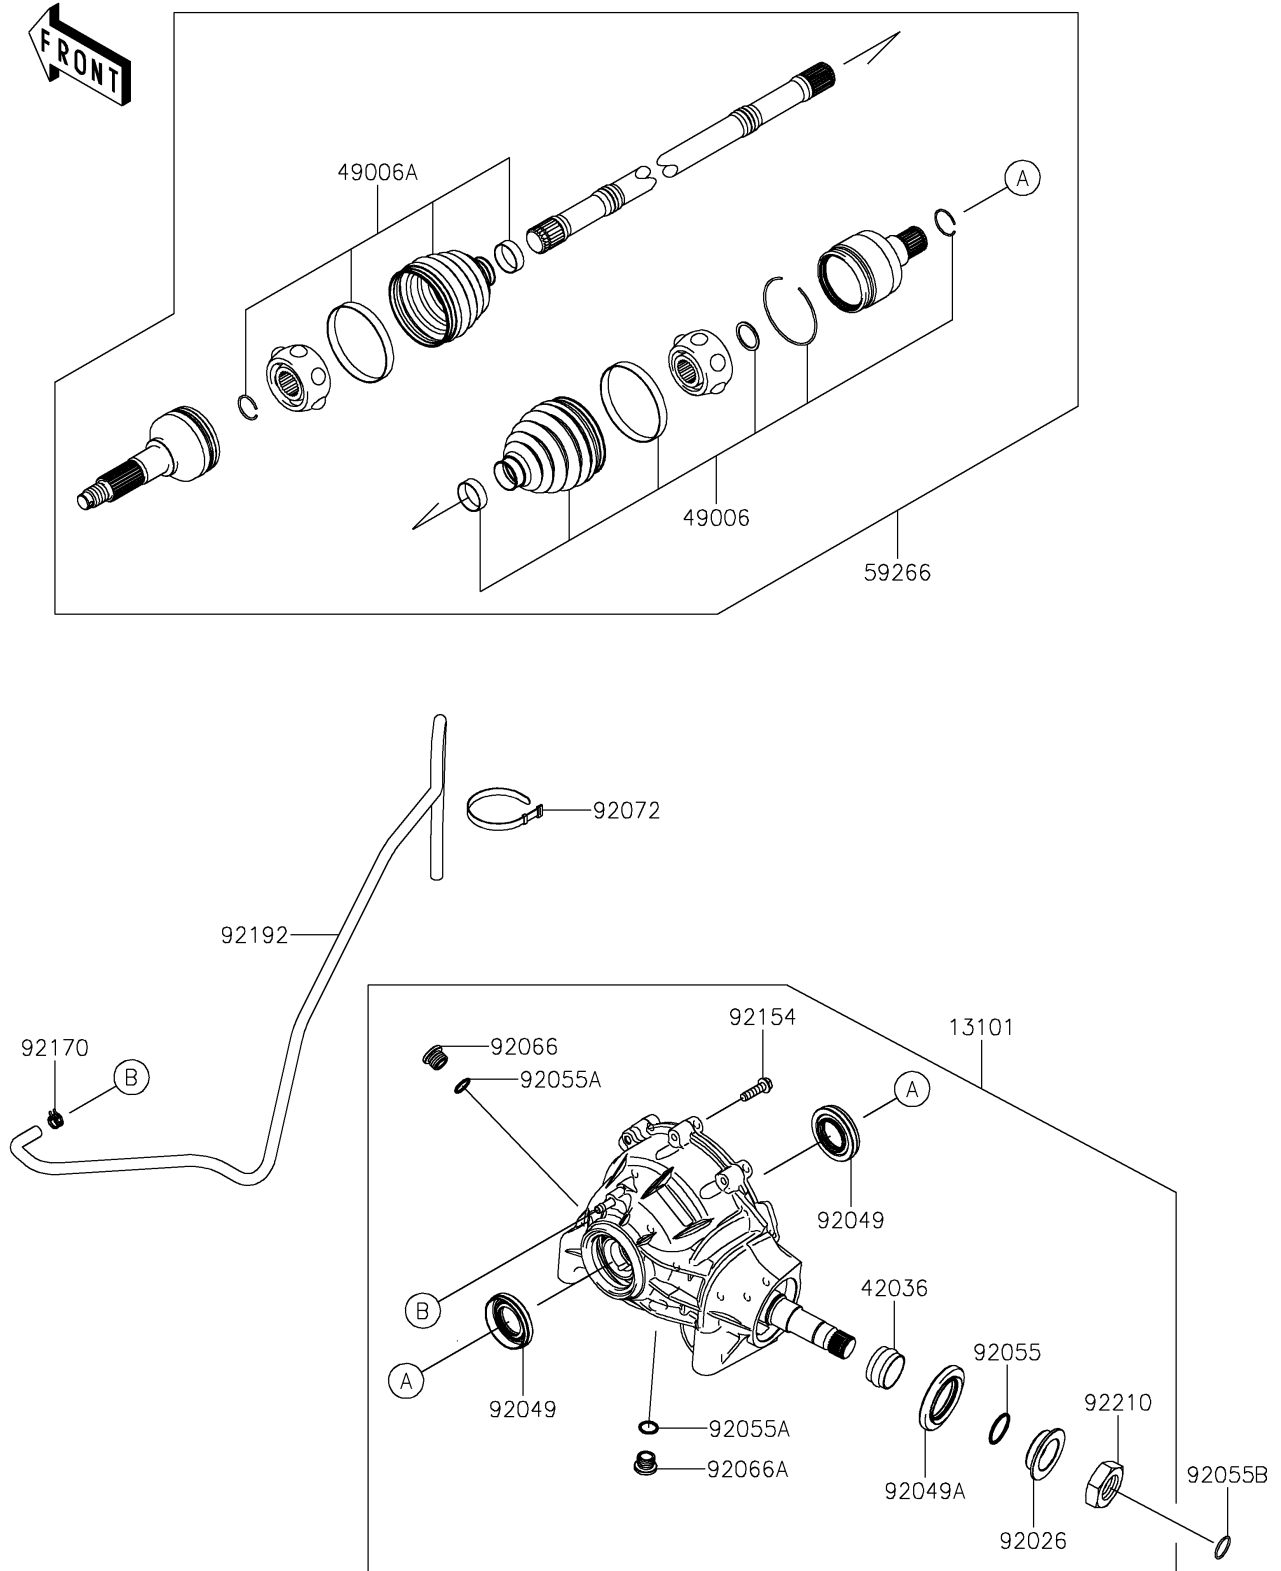

2017 MULE PRO-DXT™ DIESEL PARTS DIAGRAM

Drive Shaft-Front

E3136

2017 MULE PRO-DXT™ DIESEL PARTS LIST

Drive Shaft-Front

ITEM NAME	PART NUMBER	QUANTITY
GEAR-ASSY,FRONT DIFFERENTIAL (Ref # 13101)	13101-0680	1
SLEEVE (Ref # 42036)	42036-0741	1
BOOT,INSIDE (Ref # 49006)	49006-0578	1
BOOT,OUTSIDE (Ref # 49006A)	49006-0584	1
JOINT-BALL,FR (Ref # 59266)	59266-0710	1
SPACER (Ref # 92026)	92026-0776	1
SEAL-OIL,33X60X7 (Ref # 92049)	92049-0760	1
SEAL-OIL,44X72X7 (Ref # 92049A)	92049-0766	1
RING-O (Ref # 92055)	92055-0788	1
RING-O,15.3X2.2 (Ref # 92055A)	92055-0830	1
RING-O,22.1X1.9 (Ref # 92055B)	92055-1617	1
PLUG (Ref # 92066)	92066-0777	1
PLUG (Ref # 92066A)	92066-0778	1
BAND,L=186 (Ref # 92072)	92072-056	1
BOLT,FLANGED,8X30 (Ref # 92154)	92154-1370	1
CLAMP (Ref # 92170)	92170-2082	1
TUBE,BREATHING (Ref # 92192)	92192-1341	1
NUT (Ref # 92210)	92210-0894	1