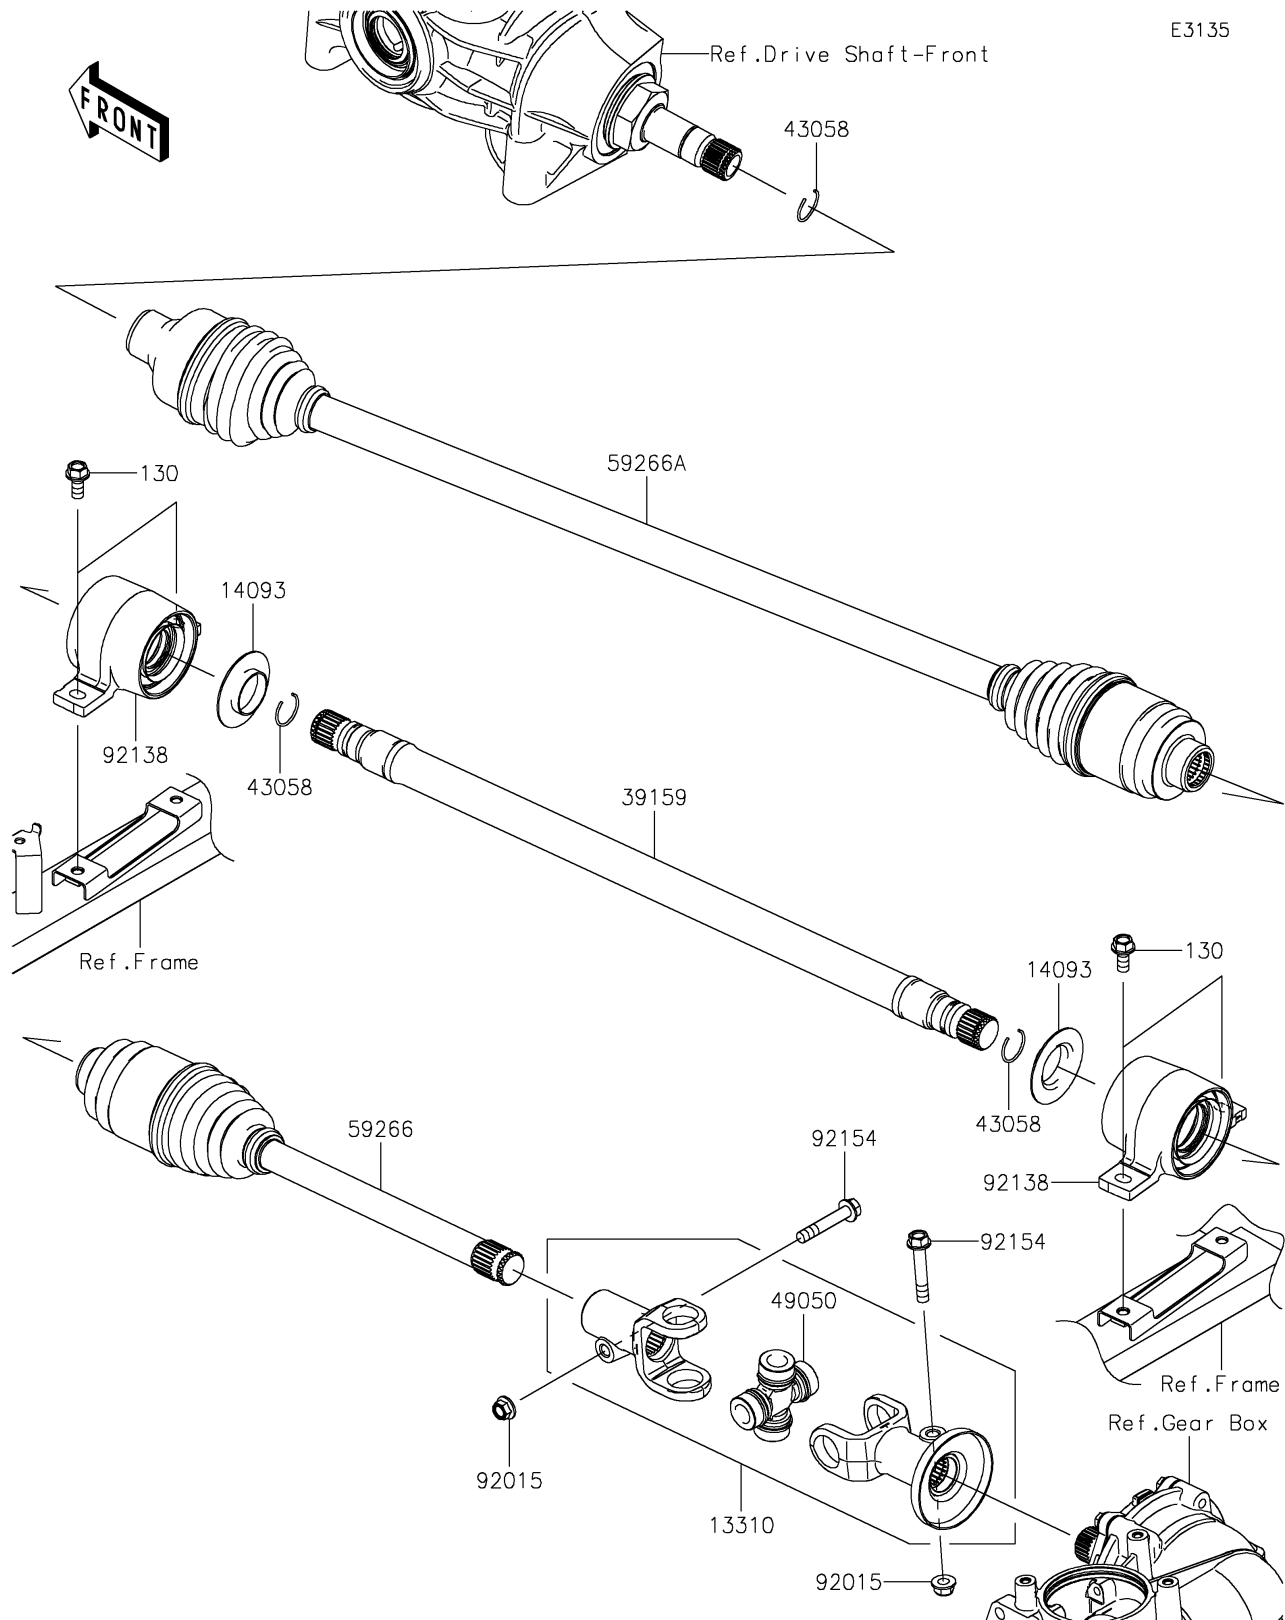

2017 MULE PRO-DXT™ DIESEL PARTS DIAGRAM

Drive Shaft-Propeller

E3135

2017 MULE PRO-DXT™ DIESEL PARTS LIST

Drive Shaft-Propeller

ITEM NAME	PART NUMBER	QUANTITY
BOLT-FLANGED,8X18 (Ref # 130)	130BA0818	1
SHAFT-ASSY (Ref # 13310)	13310-0038	1
COVER,SIDE RIP (Ref # 14093)	14093-0006	1
SHAFT-DRIVE (Ref # 39159)	39159-0045	1
RING (Ref # 43058)	43058-0018	1
SPIDER (Ref # 49050)	49050-0034	1
JOINT-BALL,T/M SIDE (Ref # 59266)	59266-0716	1
JOINT-BALL,FR DIFF SIDE (Ref # 59266A)	59266-0735	1
NUT,8MM (Ref # 92015)	92015-1432	1
BEARING-COMP (Ref # 92138)	92138-0002	1
BOLT,FLANGED,8X46 (Ref # 92154)	92154-1365	1