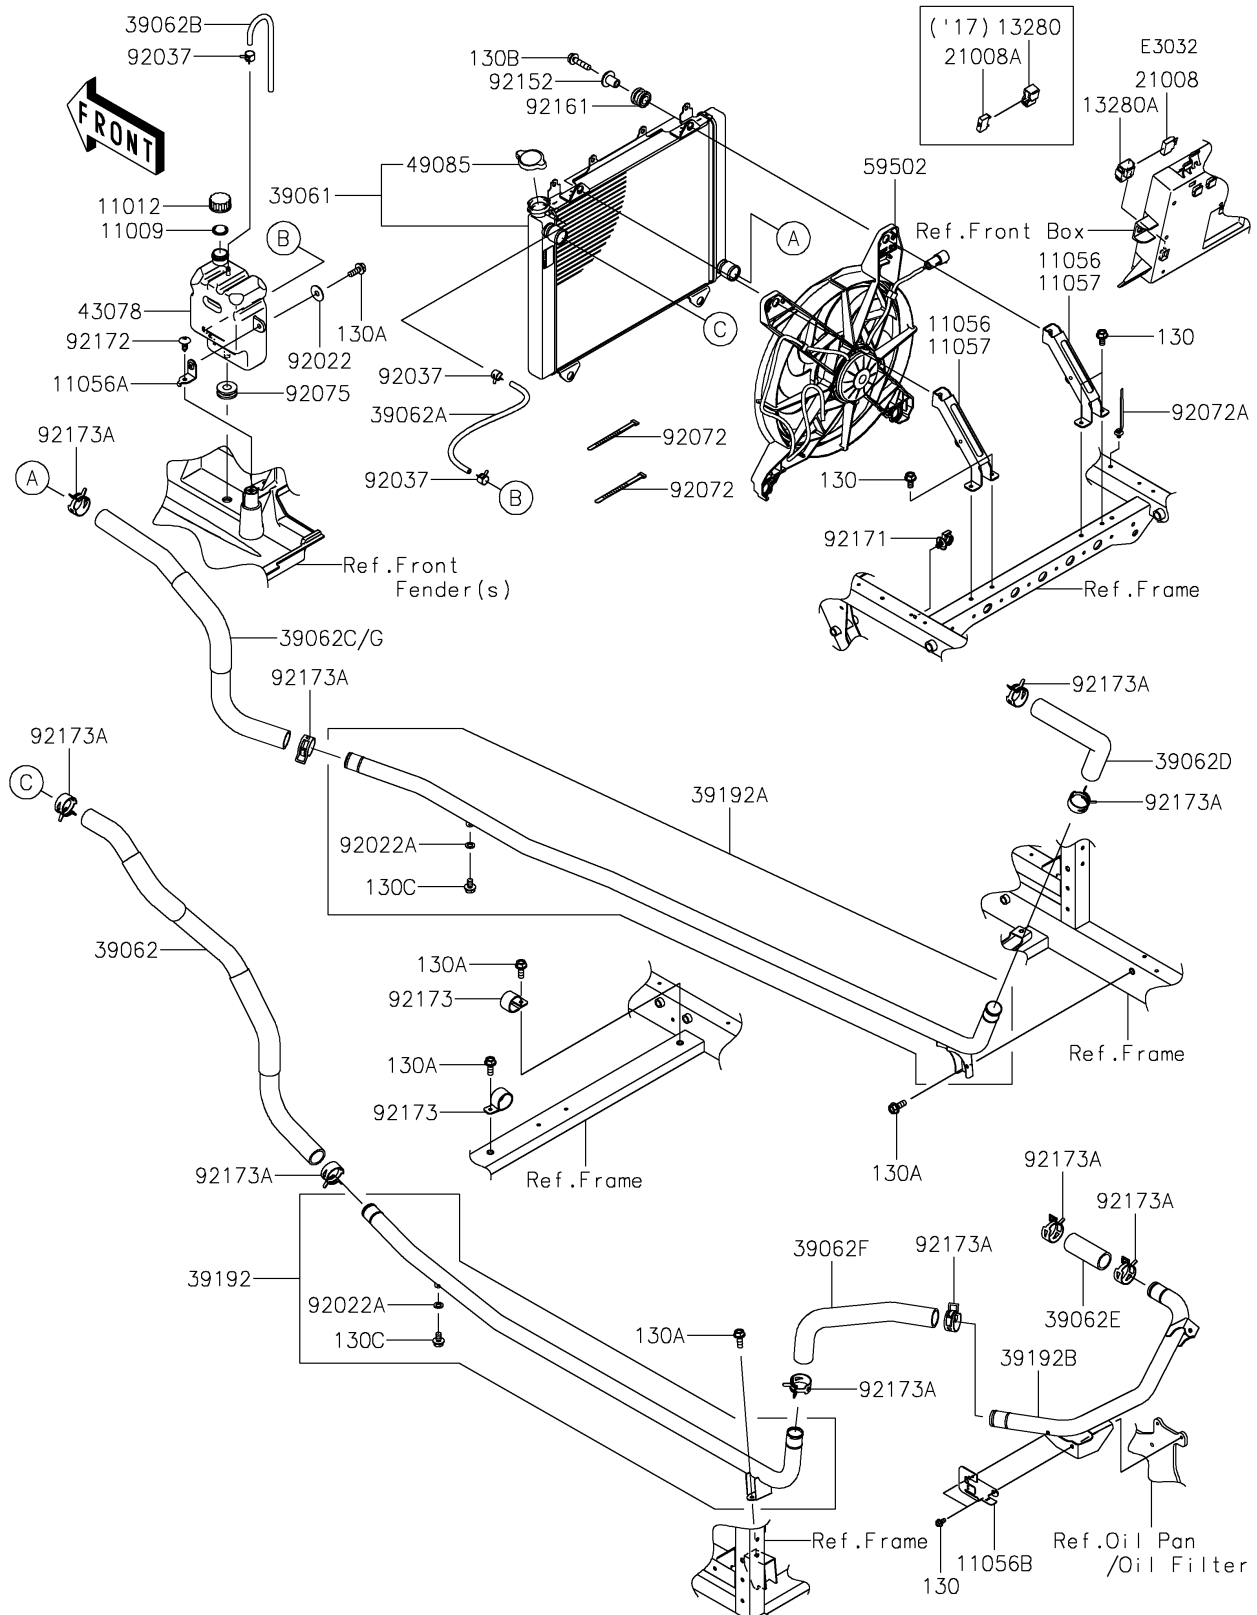

2017 MULE PRO-DXT™ DIESEL PARTS DIAGRAM

Radiator

2017 MULE PRO-DXT™ DIESEL PARTS LIST

Radiator

ITEM NAME	PART NUMBER	QUANTITY
GASKET,RESERVOIR TANK CAP (Ref # 11009)	11009-1145	1
CAP (Ref # 11012)	11012-1084	1
BRACKET,RADIATOR (Ref # 11056)	11056-2833	1
BRACKET,RESERVOIR (Ref # 11056A)	11056-3856	1
BRACKET,HARNESS (Ref # 11056B)	11056-7479	1
BOLT-FLANGED,6X12 (Ref # 130)	130BA0612	1
BOLT-FLANGED,6X16 (Ref # 130A)	130BA0616	1
BOLT-FLANGED,6X25 (Ref # 130B)	130BA0625	1
HOLDER,BREAKER (Ref # 13280)	13280-0082	1
BREAKER,RAD. FAN,20A (Ref # 21008A)	21008-0554	1
RADIATOR-ASSY (Ref # 39061)	39061-0706	1
HOSE-COOLING,RADIATOR IN (Ref # 39062)	39062-0650	1
HOSE-COOLING,RAD.-RESERVOIR (Ref # 39062A)	39062-0657	1
HOSE-COOLING,OVER FLOW (Ref # 39062B)	39062-0696	1
HOSE-COOLING,RADIATOR OUT (Ref # 39062C)	39062-0697	1
HOSE-COOLING,ENGINE IN (Ref # 39062D)	39062-0713	1
HOSE-COOLING,ENGINE OUT (Ref # 39062E)	39062-0714	1
HOSE-COOLING,ENGINE OUT (Ref # 39062F)	39062-0715	1
PIPE-WATER,LH (Ref # 39192)	39192-0575	1
PIPE-WATER,RH (Ref # 39192A)	39192-0591	1
PIPE-WATER,CNT (Ref # 39192B)	39192-0593	1
RESERVOIR (Ref # 43078)	43078-0571	1
CAP-ASSY-PRESSURE (Ref # 49085)	49085-0005	1
FAN-ASSY (Ref # 59502)	59502-0609	1
WASHER,PLAIN,6.5X20X1 (Ref # 92022)	92022-165	1
WASHER,6.2X11X1 (Ref # 92022A)	92022-304	1
CLAMP,TUBE (Ref # 92037)	92037-1461	1
BAND,L=123 (Ref # 92072)	92072-030	1
BAND,0S170-FT7(BLACK) (Ref # 92072A)	92072-1414	1

2017 MULE PRO-DXT™ DIESEL PARTS LIST

Radiator

ITEM NAME	PART NUMBER	QUANTITY
DAMPER (Ref # 92075)	92075-1185	1
COLLAR (Ref # 92152)	92152-1512	1
DAMPER (Ref # 92161)	92161-1349	1
CLAMP (Ref # 92171)	92171-0453	1
SCREW,6X16 (Ref # 92172)	92172-0284	1
CLAMP (Ref # 92173)	92173-1204	1
CLAMP,28.6MM (Ref # 92173A)	92173-1205	1
BOLT-FLANGED,6X10 (Ref # 130C)	130BB0610	1