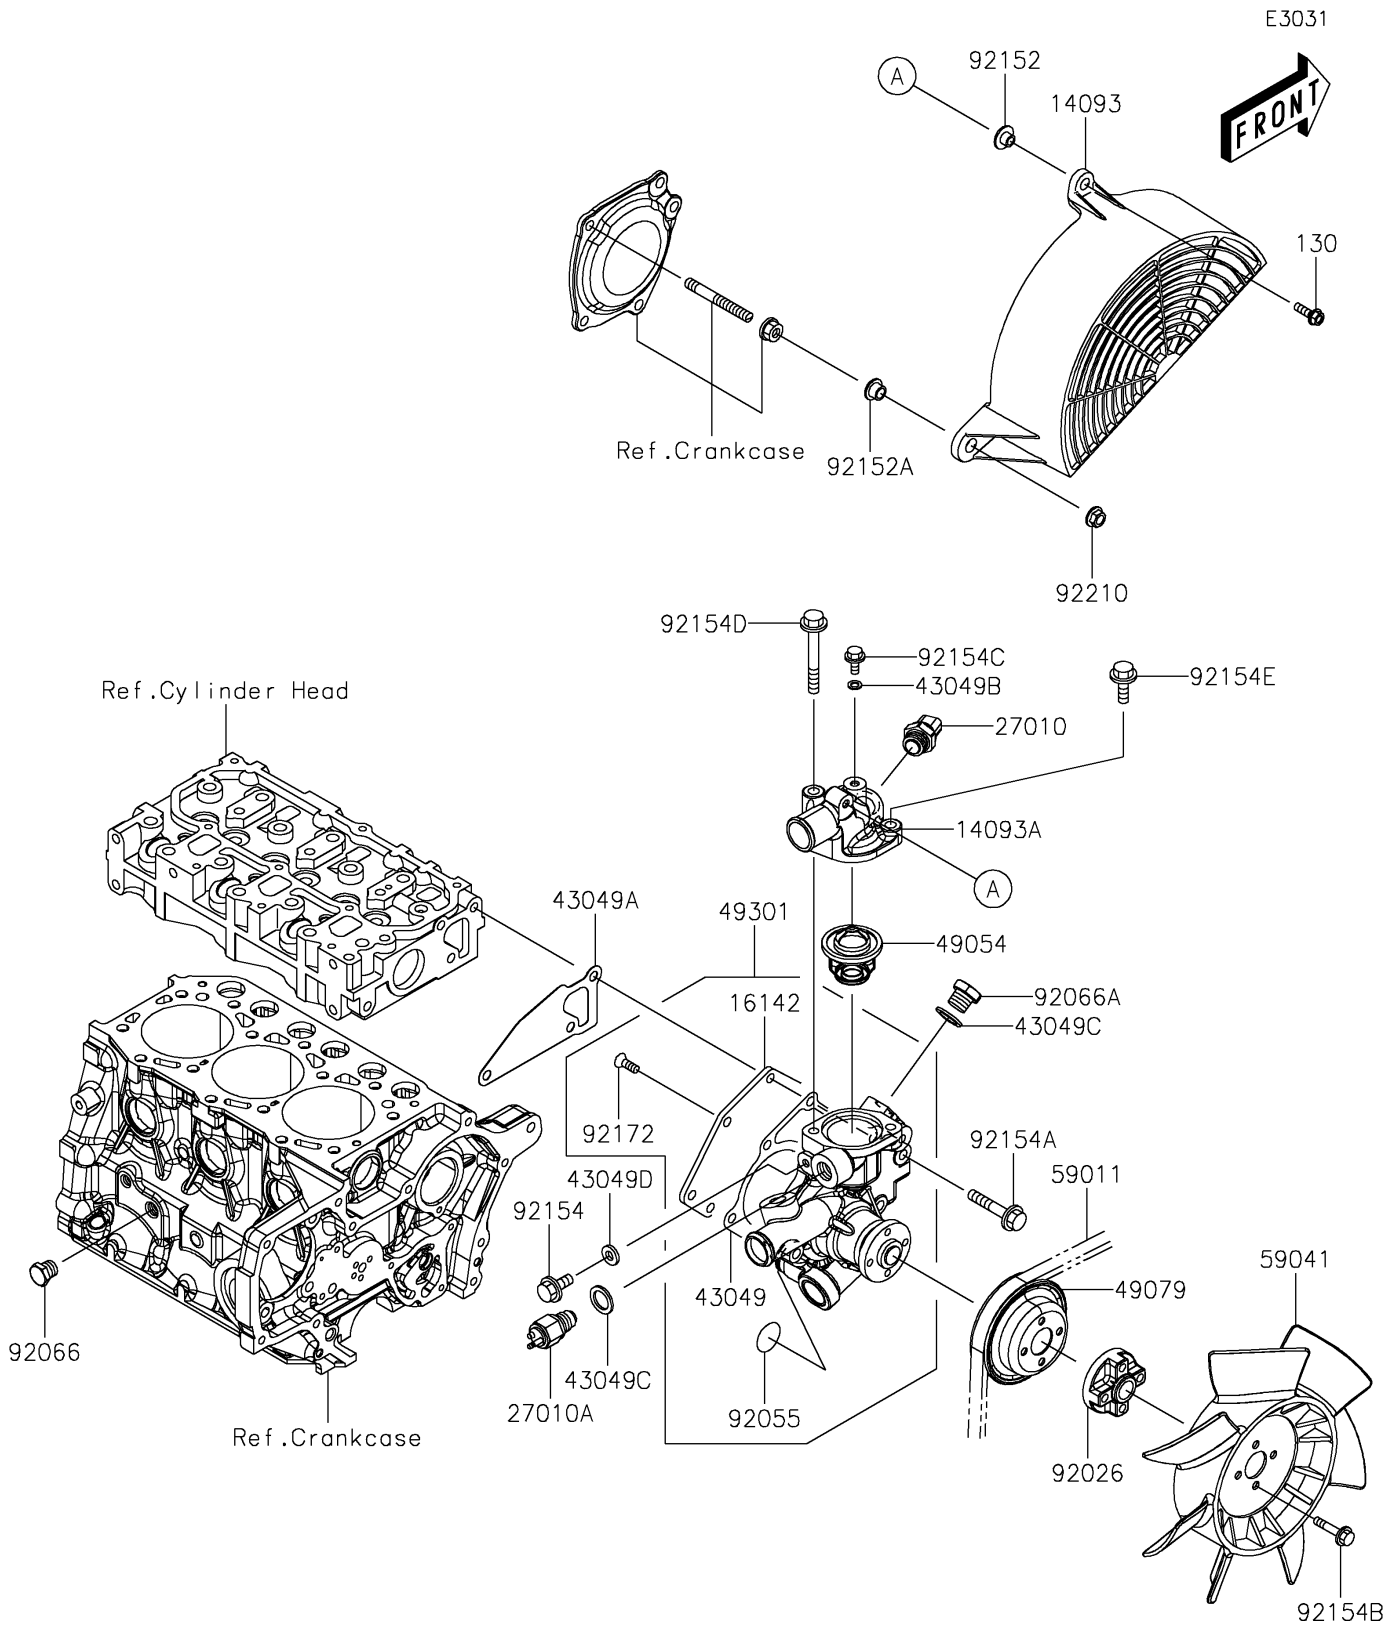

## 2017 MULE PRO-DXT™ DIESEL PARTS DIAGRAM

Water Pump

## 2017 MULE PRO-DXT™ DIESEL PARTS LIST

### Water Pump

ITEM NAME	PART NUMBER	QUANTITY
BOLT-FLANGED,6X20 (Ref # 130)	130BA0620	1
COVER,FAN (Ref # 14093)	14093-0297	1
COVER,THERMOSTAT (Ref # 14093A)	14093-0446	1
COVER-PUMP (Ref # 16142)	16142-0736	1
SWITCH,THERMOSTAT (Ref # 27010)	27010-0839	1
SWITCH,THERMO (Ref # 27010A)	27010-0840	1
PACKING,WATER PUMP (Ref # 43049)	43049-0040	1
PACKING,WATER PUMP (Ref # 43049A)	43049-0041	1
PACKING,6X1 (Ref # 43049B)	43049-0042	1
PACKING (Ref # 43049C)	43049-0043	1
PACKING,8X1 (Ref # 43049D)	43049-0047	1
THERMOSTAT (Ref # 49054)	49054-0008	1
PULLEY-BELT (Ref # 49079)	49079-0027	1
PUMP-ASSY-WATER (Ref # 49301)	49301-0002	1
BELT,A35 (Ref # 59011)	59011-0045	1
FAN,COOLING (Ref # 59041)	59041-0015	1
SPACER (Ref # 92026)	92026-0820	1
RING-O (Ref # 92055)	92055-0858	1
PLUG,DRAIN (Ref # 92066)	92066-0853	1
PLUG (Ref # 92066A)	92066-0854	1
COLLAR (Ref # 92152)	92152-0181	1
COLLAR (Ref # 92152A)	92152-0613	1
BOLT,FLANGED,8X12 (Ref # 92154)	92154-1999	1
BOLT,FLANGED,8X45 (Ref # 92154A)	92154-2000	1
BOLT,FLANGED,6X30 (Ref # 92154B)	92154-2067	1
BOLT,FLANGED,6X10 (Ref # 92154C)	92154-2068	1
BOLT,FLANGED,8X65 (Ref # 92154D)	92154-2070	1
BOLT,FLANGED,8X28 (Ref # 92154E)	92154-2110	1
SCREW,6X12 (Ref # 92172)	92172-0987	1

## 2017 MULE PRO-DXT™ DIESEL PARTS LIST

Water Pump

ITEM NAME	PART NUMBER	QUANTITY
NUT,FLANGED,8MM (Ref # 92210)	92210-0555	1