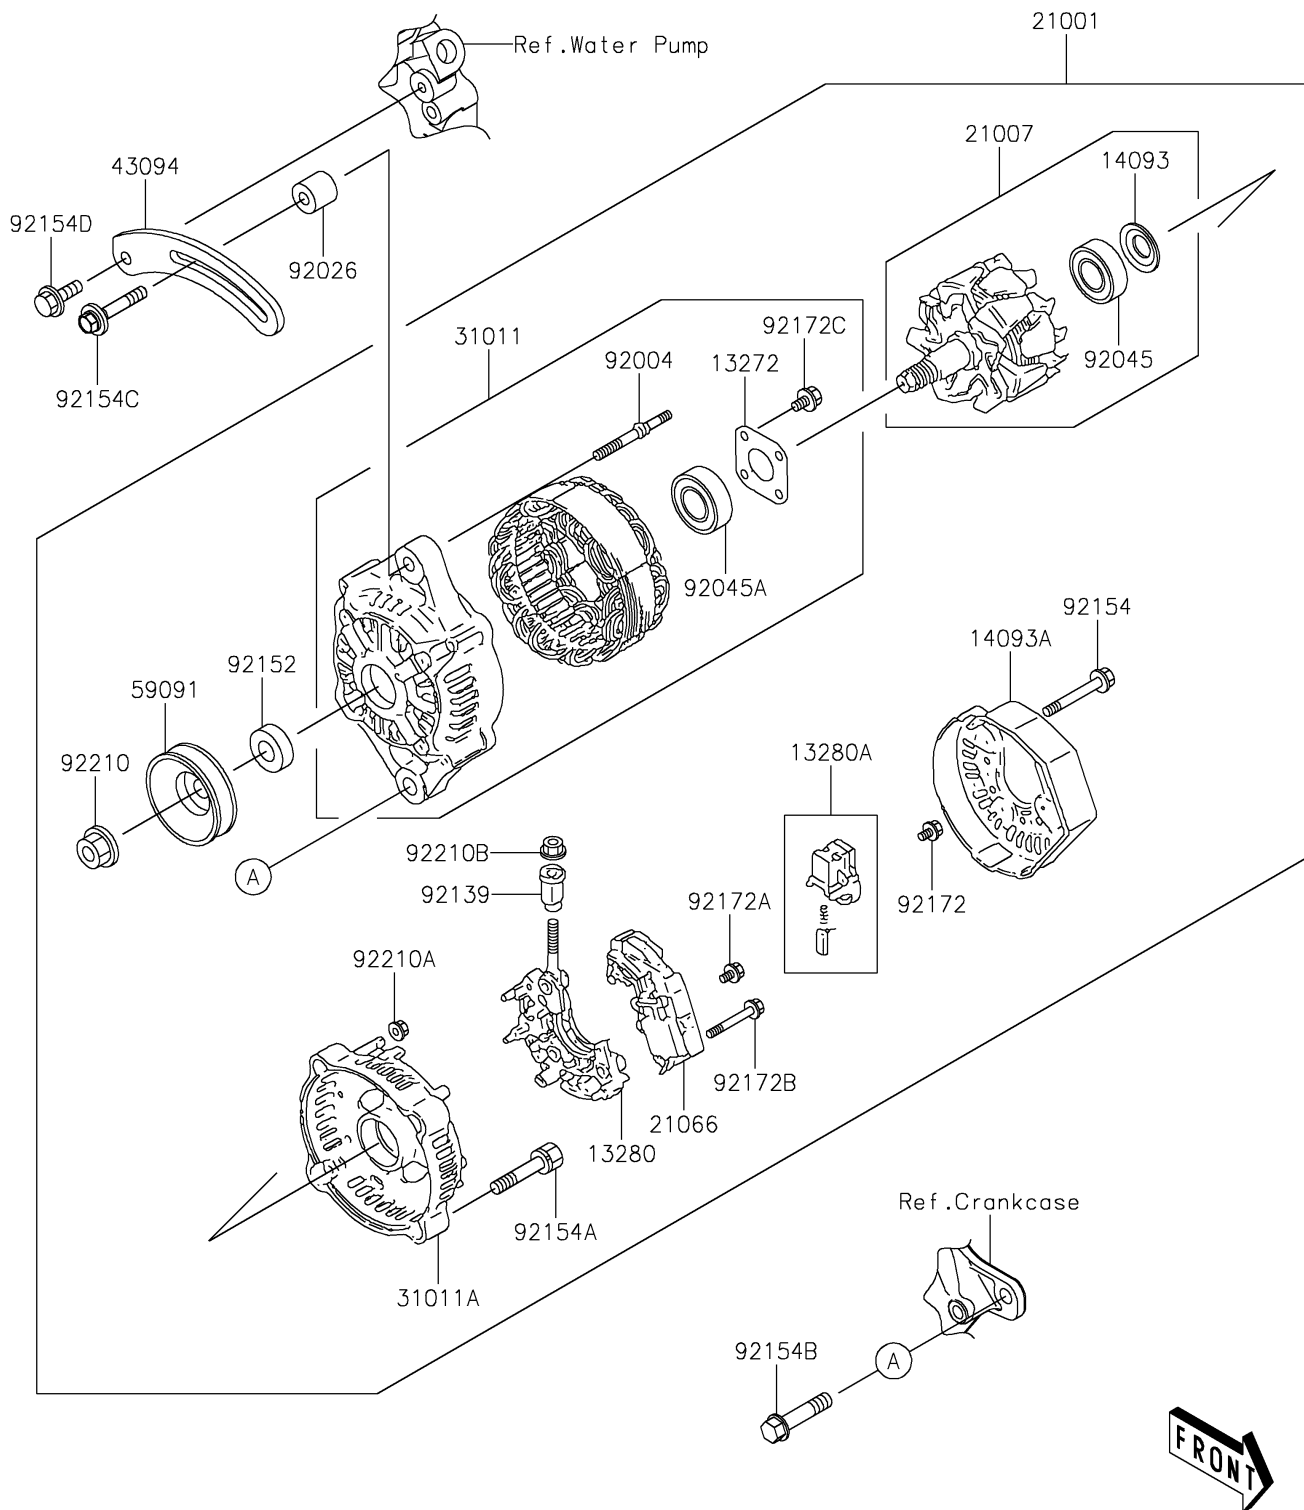

## 2017 MULE PRO-DXT™ DIESEL PARTS DIAGRAM

Generator

E1810

## 2017 MULE PRO-DXT™ DIESEL PARTS LIST

Generator

ITEM NAME	PART NUMBER	QUANTITY
PLATE,RETAINER (Ref # 13272)	13272-2135	1
HOLDER (Ref # 13280)	13280-0864	1
HOLDER,BRUSH (Ref # 13280A)	13280-0865	1
COVER (Ref # 14093)	14093-0450	1
COVER (Ref # 14093A)	14093-0451	1
GENERATOR (Ref # 21001)	21001-0613	1
ROTOR (Ref # 21007)	21007-0637	1
REGULATOR-VOLTAGE (Ref # 21066)	21066-0749	1
FRAME (Ref # 31011)	31011-0027	1
FRAME (Ref # 31011A)	31011-0028	1
ADJUSTER (Ref # 43094)	43094-0007	1
PULLEY (Ref # 59091)	59091-0015	1
STUD (Ref # 92004)	92004-0751	1
SPACER (Ref # 92026)	92026-0821	1
BEARING-BALL (Ref # 92045)	92045-0812	1
BEARING-BALL (Ref # 92045A)	92045-0816	1
BUSHING (Ref # 92139)	92139-0861	1
COLLAR (Ref # 92152)	92152-2198	1
BOLT (Ref # 92154)	92154-2074	1
BOLT (Ref # 92154A)	92154-2075	1
BOLT,FLANGED,10X45 (Ref # 92154B)	92154-2076	1
BOLT (Ref # 92154C)	92154-2077	1
BOLT,FLANGED,8X20 (Ref # 92154D)	92154-2078	1
SCREW (Ref # 92172)	92172-0989	1
SCREW (Ref # 92172A)	92172-0990	1
SCREW (Ref # 92172B)	92172-0991	1
SCREW (Ref # 92172C)	92172-1096	1
NUT (Ref # 92210)	92210-1474	1
NUT (Ref # 92210A)	92210-1475	1

## 2017 MULE PRO-DXT™ DIESEL PARTS LIST

Generator

ITEM NAME	PART NUMBER	QUANTITY
NUT (Ref # 92210B)	92210-1476	1