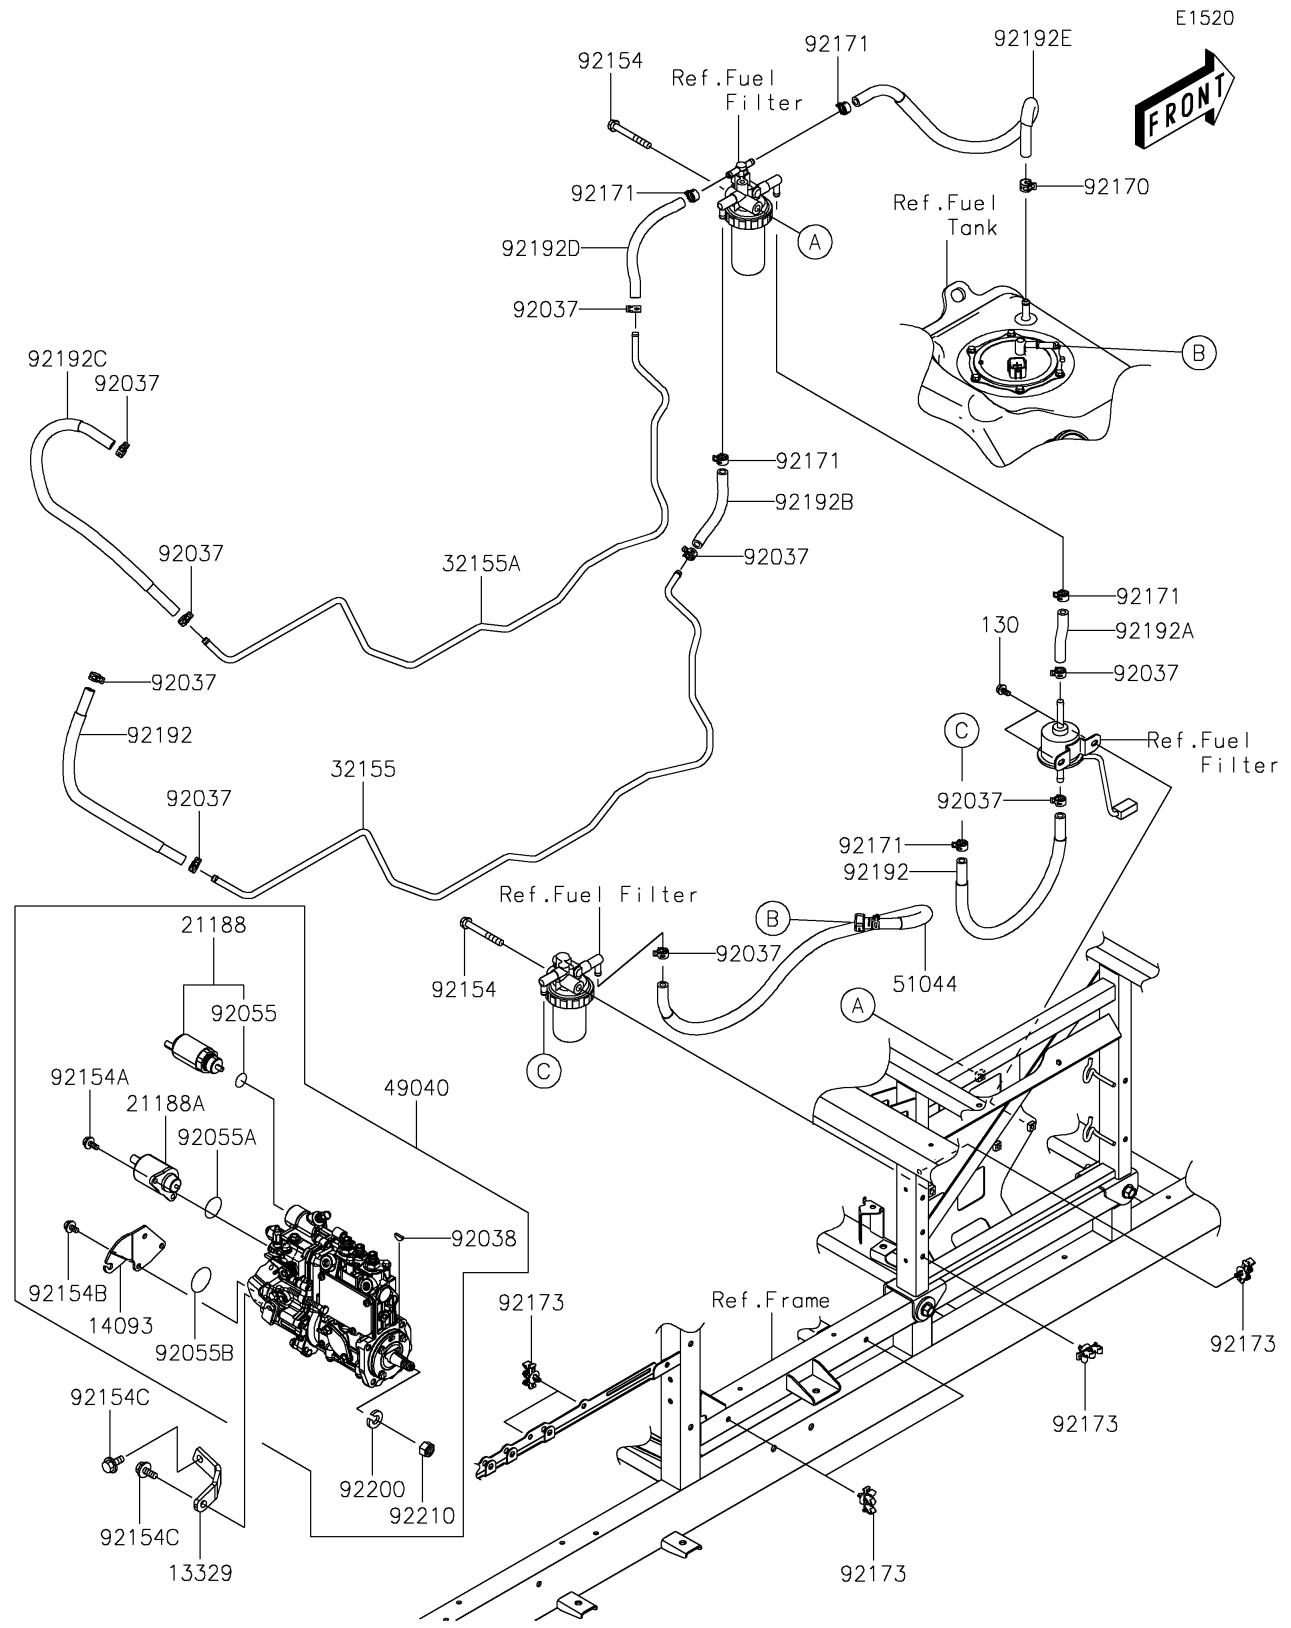

2020 MULE PRO-DXT™ DIESEL PARTS DIAGRAM

Fuel Pump

2020 MULE PRO-DXT™ DIESEL PARTS LIST

Fuel Pump

ITEM NAME	PART NUMBER	QUANTITY
BOLT-FLANGED,6X12 (Ref # 130)	130BA0612	2
SUPPORT (Ref # 13329)	13329-0001	1
COVER,GOVERNOR CASE (Ref # 14093)	14093-0448	1
SOLENOID,POWER CONTROL (Ref # 21188)	21188-0012	1
SOLENOID,STOP (Ref # 21188A)	21188-0013	1
PIPE,FEED (Ref # 32155)	32155-2047	1
PIPE,RETURN (Ref # 32155A)	32155-2048	1
PUMP-FUEL,INJECTION (Ref # 49040)	49040-0751	1
TUBE-ASSY (Ref # 51044)	51044-0785	1
CLAMP,HOSE CLIP (Ref # 92037)	92037-1181	9
KEY,WOODRUFF (Ref # 92038)	92038-0008	1
RING-O (Ref # 92055)	92055-0859	1
RING-O (Ref # 92055A)	92055-0860	1
RING-O (Ref # 92055B)	92055-0861	1
BOLT,FLANGED,8X63 (Ref # 92154)	92154-1940	2
BOLT,FLANGED,6X14 (Ref # 92154A)	92154-1997	2
BOLT,FLANGED,6X10 (Ref # 92154B)	92154-2068	3
BOLT,FLANGED,8X16 (Ref # 92154C)	92154-2071	2
CLAMP (Ref # 92170)	92170-1938	1
CLAMP (Ref # 92171)	92171-0515	5
CLAMP (Ref # 92173)	92173-1467	6
TUBE,7.5X13.5X390 (Ref # 92192)	92192-1476	2
TUBE,PUMP-FILTER (Ref # 92192A)	92192-1477	1
TUBE,FILER-ENGINE(FILTER SIDE) (Ref # 92192B)	92192-1478	1
TUBE,ENGINE-FILER(ENGINE SIDE) (Ref # 92192C)	92192-1479	1
TUBE,ENGINE-FILER(FILTER SIDE) (Ref # 92192D)	92192-1480	1
TUBE,FILTER-TANK (Ref # 92192E)	92192-1481	1
WASHER,SPRING (Ref # 92200)	92200-1810	1
NUT,12MM (Ref # 92210)	92210-1486	1