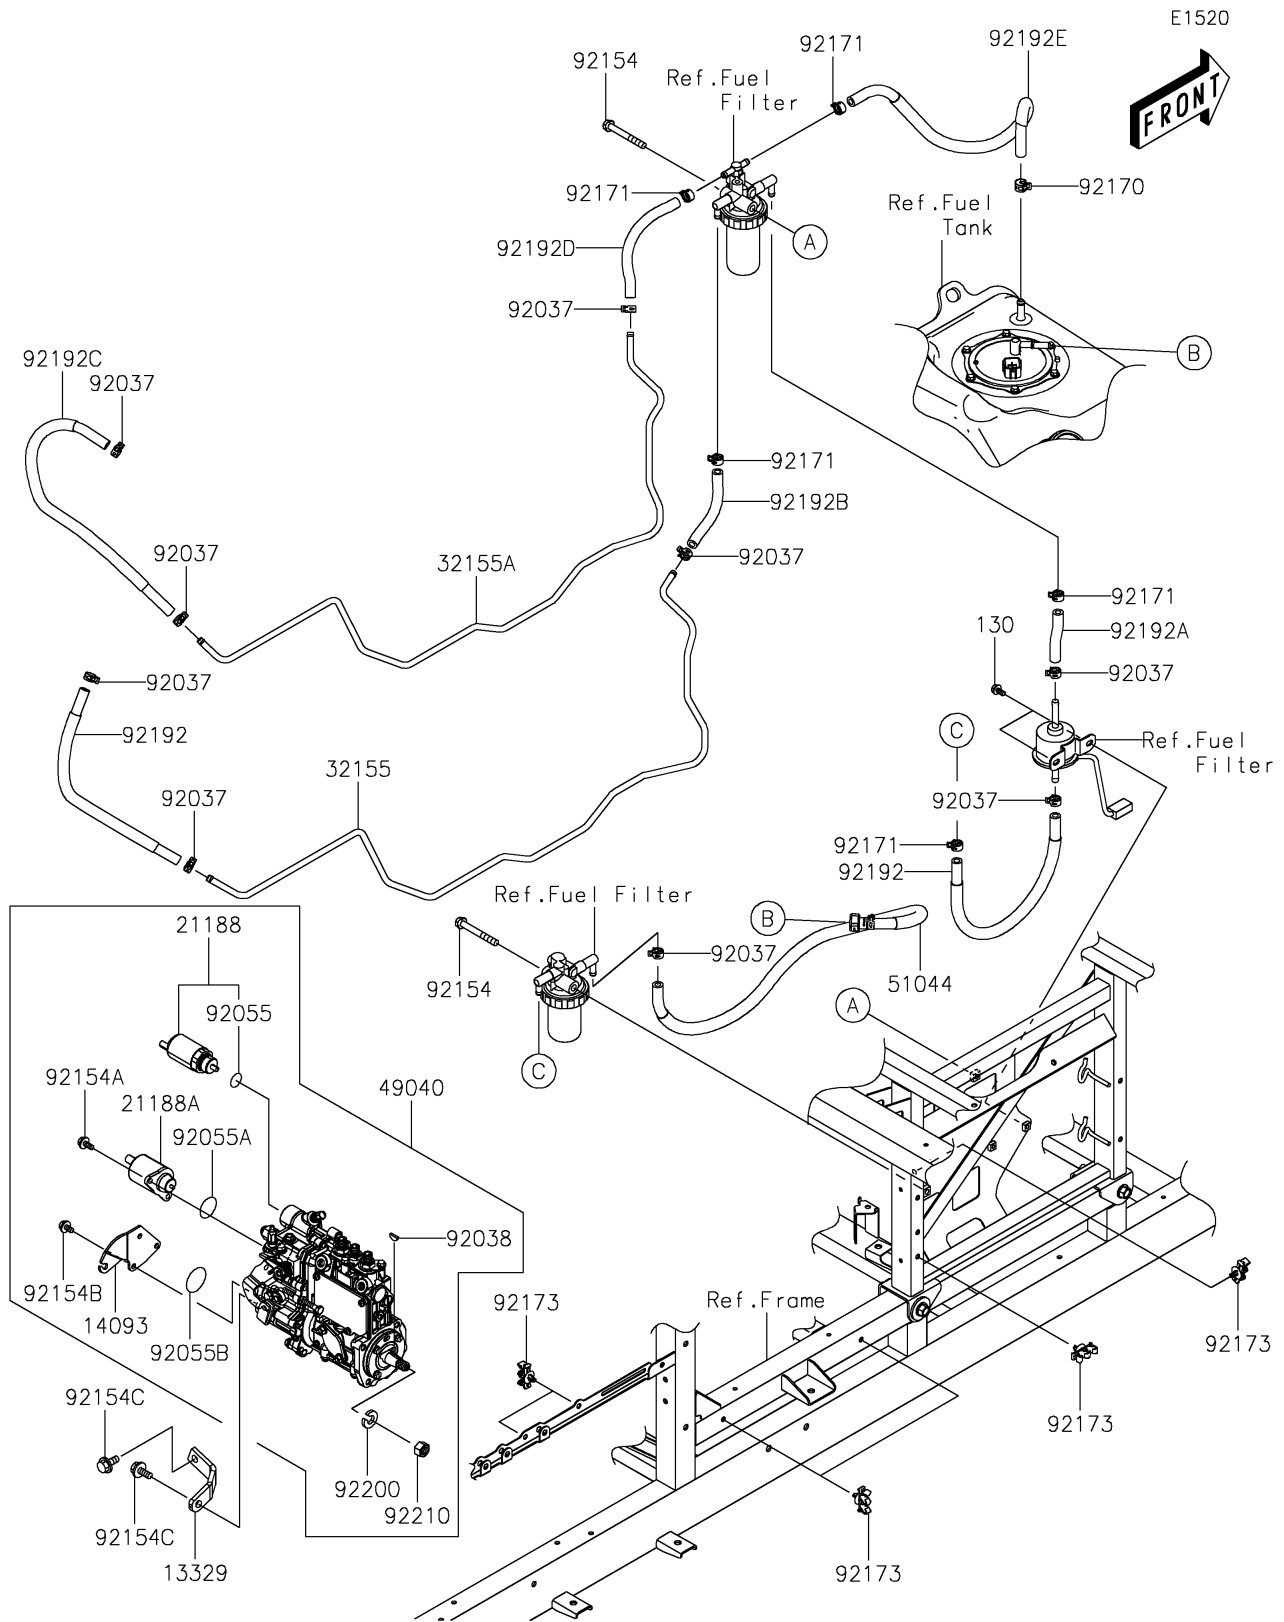

2017 MULE PRO-DXT™ DIESEL PARTS DIAGRAM

Fuel Pump

2017 MULE PRO-DXT™ DIESEL PARTS LIST

Fuel Pump

ITEM NAME	PART NUMBER	QUANTITY
BOLT-FLANGED,6X12 (Ref # 130)	130BA0612	1
SUPPORT (Ref # 13329)	13329-0001	1
COVER,GOVERNOR CASE (Ref # 14093)	14093-0448	1
SOLENOID,POWER CONTROL (Ref # 21188)	21188-0012	1
SOLENOID,STOP (Ref # 21188A)	21188-0013	1
PIPE,FEED (Ref # 32155)	32155-2047	1
PIPE,RETURN (Ref # 32155A)	32155-2048	1
PUMP-FUEL,INJECTION (Ref # 49040)	49040-0751	1
TUBE-ASSY (Ref # 51044)	51044-0785	1
CLAMP,HOSE CLIP (Ref # 92037)	92037-1181	1
KEY,WOODRUFF (Ref # 92038)	92038-0008	1
RING-O (Ref # 92055)	92055-0859	1
RING-O (Ref # 92055A)	92055-0860	1
RING-O (Ref # 92055B)	92055-0861	1
BOLT,FLANGED,8X63 (Ref # 92154)	92154-1940	1
BOLT,FLANGED,6X14 (Ref # 92154A)	92154-1997	1
BOLT,FLANGED,6X10 (Ref # 92154B)	92154-2068	1
BOLT,FLANGED,8X16 (Ref # 92154C)	92154-2071	1
CLAMP (Ref # 92170)	92170-1938	1
CLAMP (Ref # 92171)	92171-0515	1
CLAMP (Ref # 92173)	92173-1467	1
TUBE,7.5X13.5X390 (Ref # 92192)	92192-1476	1
TUBE,PUMP-FILTER (Ref # 92192A)	92192-1477	1
TUBE,FILER-ENGINE(FILTER SIDE) (Ref # 92192B)	92192-1478	1
TUBE,ENGINE-FILER(ENGINE SIDE) (Ref # 92192C)	92192-1479	1
TUBE,ENGINE-FILER(FILTER SIDE) (Ref # 92192D)	92192-1480	1
TUBE,FILTER-TANK (Ref # 92192E)	92192-1481	1
WASHER,SPRING (Ref # 92200)	92200-1810	1
NUT,12MM (Ref # 92210)	92210-1486	1