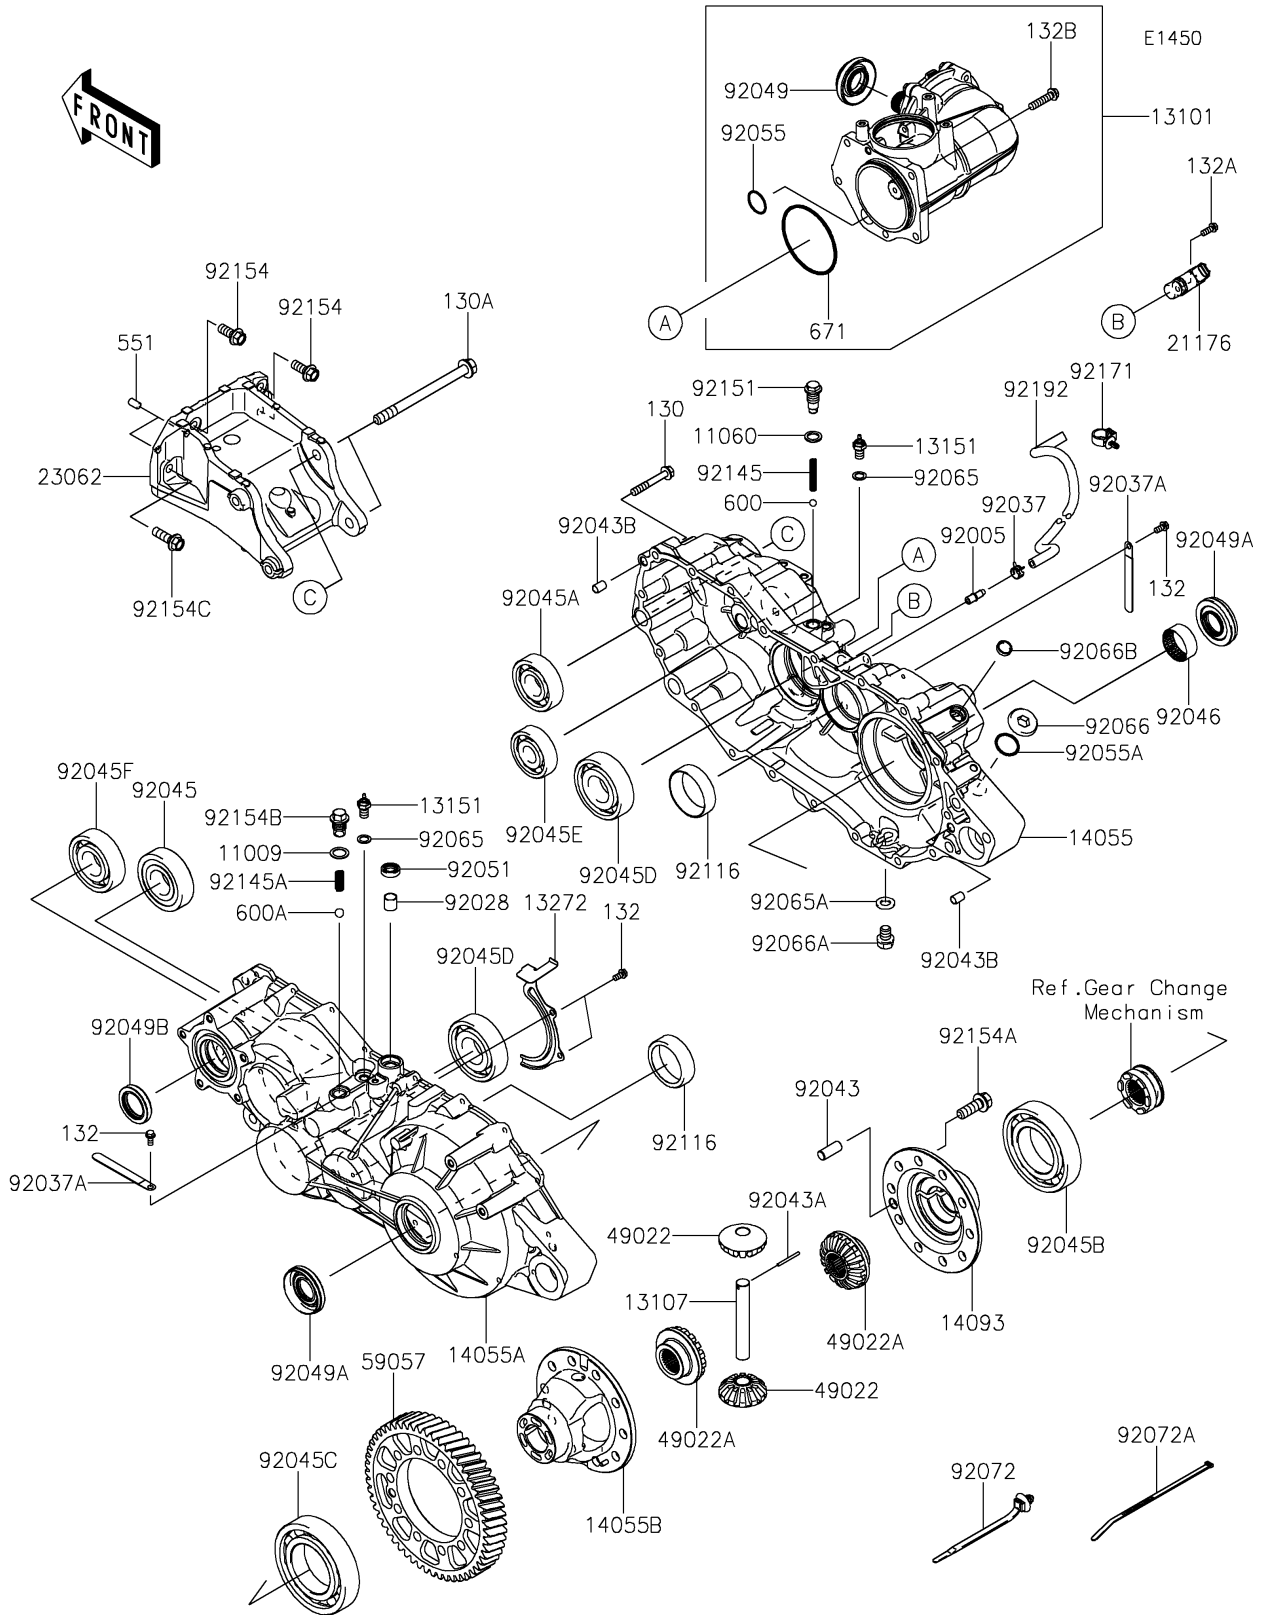

2017 MULE PRO-DXT™ DIESEL PARTS DIAGRAM

Gear Box

2017 MULE PRO-DXT™ DIESEL PARTS LIST

Gear Box

ITEM NAME	PART NUMBER	QUANTITY
GASKET,15.5X22X1 (Ref # 11009)	11009-1008	1
GASKET,14X20X2 (Ref # 11060)	11060-1287	1
GEAR-ASSY,PARTICULAR (Ref # 13101)	13101-0636	1
SHAFT (Ref # 13107)	13107-0793	1
SWITCH-COMP,NEUTRAL (Ref # 13151)	13151-1080	1
PLATE (Ref # 13272)	13272-1624	1
CASE-GEAR,RH (Ref # 14055)	14055-0607	1
CASE-GEAR,LH (Ref # 14055A)	14055-0608	1
CASE-GEAR,DIFF (Ref # 14055B)	14055-0614	1
COVER,DIFF (Ref # 14093)	14093-0048	1
SENSOR,ROTATION (Ref # 21176)	21176-0767	1
BRACKET-COMP (Ref # 23062)	23062-0855	1
GEAR-BEVEL,PINION,12T (Ref # 49022)	49022-0585	1
GEAR-BEVEL,OUTPUT,16T (Ref # 49022A)	49022-0589	1
GEAR-HELICAL,55T (Ref # 59057)	59057-0012	1
FITTING,BREATHER (Ref # 92005)	92005-1127	1
BUSHING (Ref # 92028)	92028-1347	1
CLAMP,TUBE (Ref # 92037)	92037-1505	1
CLAMP (Ref # 92037A)	92037-1993	1
PIN,DOWEL,12X30 (Ref # 92043)	92043-0789	1
PIN,DOWEL (Ref # 92043A)	92043-0806	1
PIN,DOWEL,10X14 (Ref # 92043B)	92043-1037	1
BEARING-BALL,63/32 (Ref # 92045)	92045-0764	1
BEARING-BALL,63/28 (Ref # 92045A)	92045-0765	1
BEARING-BALL,6212 (Ref # 92045B)	92045-0766	1
BEARING-BALL,6213 (Ref # 92045C)	92045-0767	1
BEARING-BALL,6307C3 (Ref # 92045D)	92045-0768	1
BEARING-BALL,B22-19C3 UR (Ref # 92045E)	92045-0769	1
BEARING-BALL,63/32C3 (Ref # 92045F)	92045-1364	1