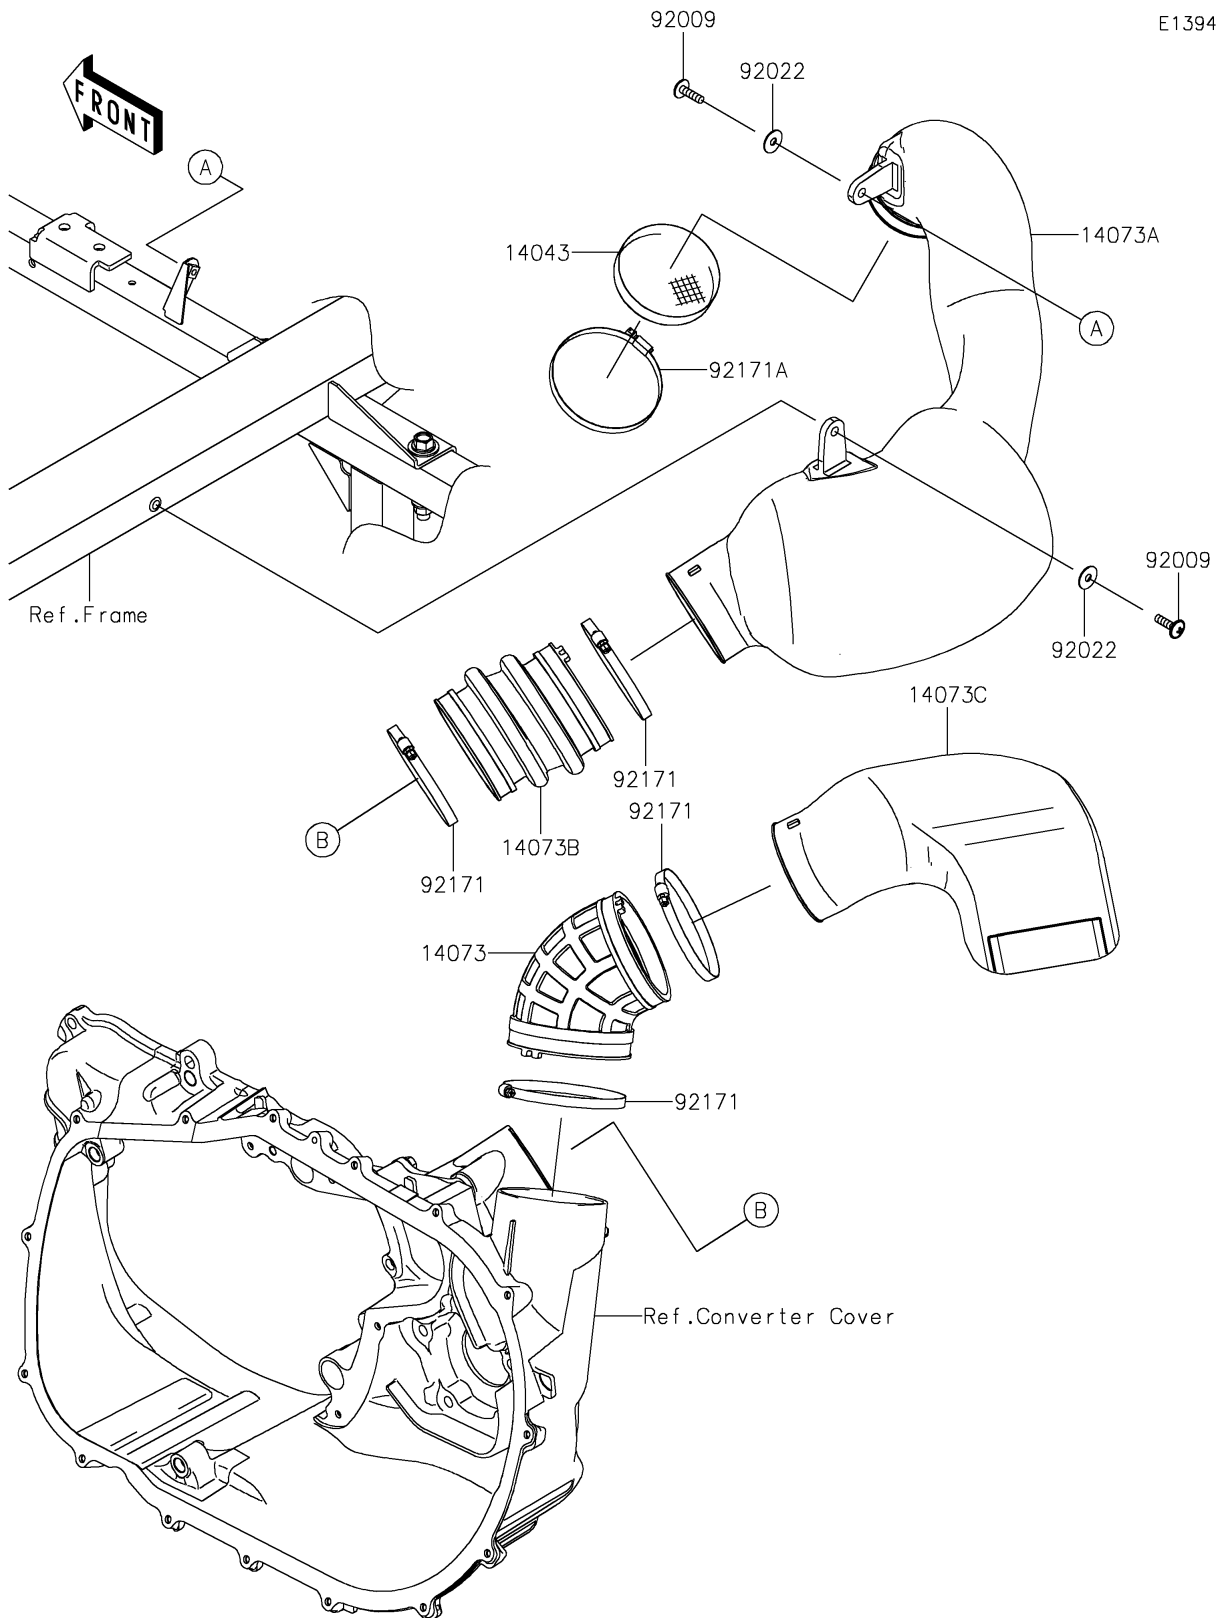

2017 MULE PRO-DXT™ DIESEL PARTS DIAGRAM

Air Cleaner-Belt Converter

E1394

2017 MULE PRO-DXT™ DIESEL PARTS LIST

Air Cleaner-Belt Converter

ITEM NAME	PART NUMBER	QUANTITY
FILTER (Ref # 14043)	14043-0013	1
DUCT,EXHAUST (Ref # 14073)	14073-0788	1
DUCT,INTAKE (Ref # 14073A)	14073-0789	1
DUCT,INTAKE (Ref # 14073B)	14073-0790	1
DUCT,EXHAUST (Ref # 14073C)	14073-0793	1
SCREW,6X22 (Ref # 92009)	92009-1441	1
WASHER,PLAIN,6.5X20X1 (Ref # 92022)	92022-165	1
CLAMP (Ref # 92171)	92171-1383	1
CLAMP (Ref # 92171A)	92171-3716	1