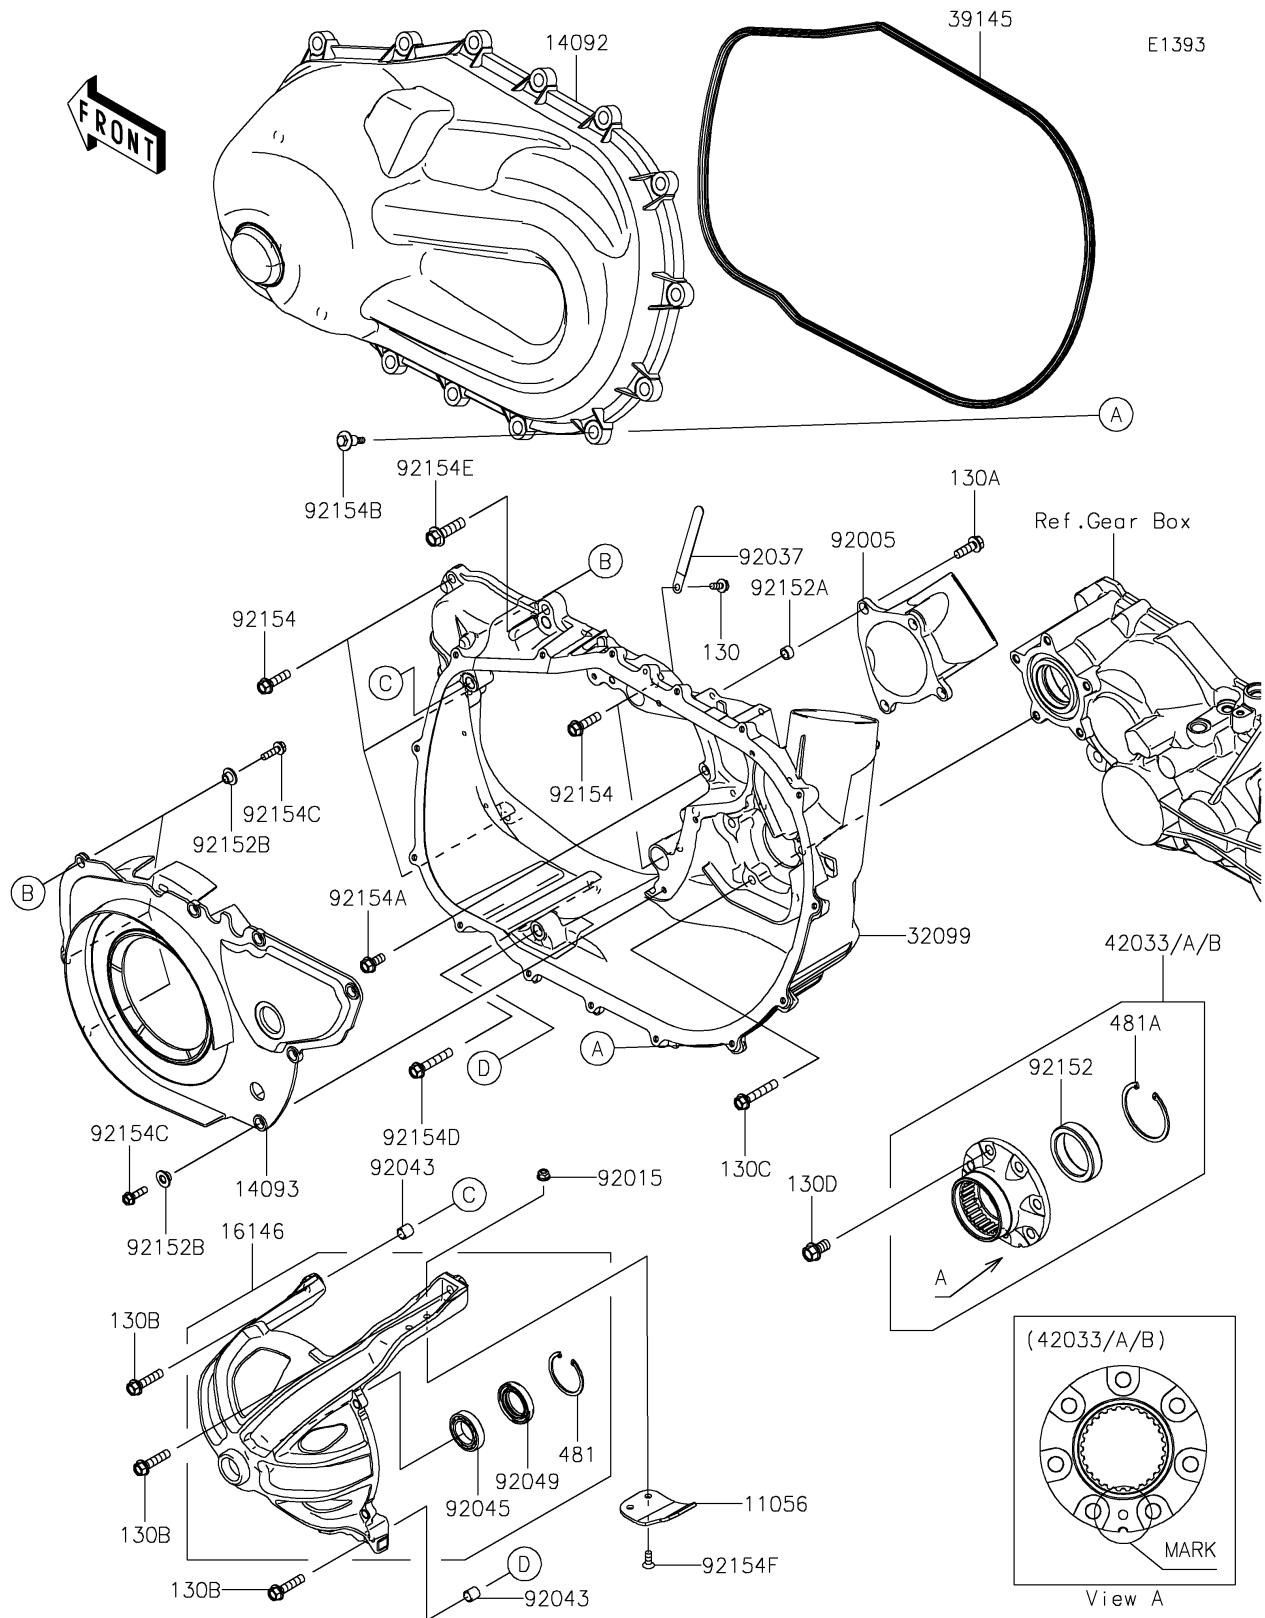

## 2017 MULE PRO-DXT™ DIESEL PARTS DIAGRAM

Converter Cover

## 2017 MULE PRO-DXT™ DIESEL PARTS LIST

### Converter Cover

ITEM NAME	PART NUMBER	QUANTITY
BRACKET,CVT BELT GUIDE (Ref # 11056)	11056-7883	1
BOLT-FLANGED,6X14 (Ref # 130)	130BA0614	1
BOLT-FLANGED,8X25 (Ref # 130A)	130BA0825	1
BOLT-FLANGED,8X35 (Ref # 130B)	130BA0835	1
BOLT-FLANGED,8X45 (Ref # 130C)	130BA0845	1
BOLT-FLANGED,10X18 (Ref # 130D)	130CA1018	1
COVER,CVT (Ref # 14092)	14092-1202	1
COVER (Ref # 14093)	14093-0302	1
COVER-ASSY (Ref # 16146)	16146-0791	1
CASE,CVT (Ref # 32099)	32099-0771	1
TRIM-SEAL (Ref # 39145)	39145-0047	1
COUPLING-ASSY,B MARK,WHITE (Ref # 42033)	42033-0582	1
COUPLING-ASSY,A MARK,BLUE (Ref # 42033A)	42033-0583	1
COUPLING-ASSY,C MARK,YELLOW (Ref # 42033B)	42033-0584	1
CIRCLIP-TYPE-C,45MM (Ref # 481)	481J4500	1
CIRCLIP (Ref # 481A)	481J6200	1
FITTING,INTAKE (Ref # 92005)	92005-0762	1
NUT,LOCK,FLANGED,6MM (Ref # 92015)	92015-1675	1
CLAMP (Ref # 92037)	92037-1993	1
PIN,12X14 (Ref # 92043)	92043-0963	1
BEARING-BALL,#6905 (Ref # 92045)	92045-036	1
SEAL-OIL,HTC 28X45X8 (Ref # 92049)	92049-0767	1
COLLAR (Ref # 92152)	92152-1822	1
COLLAR,8.8X12.3X6.9 (Ref # 92152A)	92152-1853	1
COLLAR (Ref # 92152B)	92152-1931	1
BOLT,FLANGED,8X30 (Ref # 92154)	92154-0850	1
BOLT,FLANGED,8X18 (Ref # 92154A)	92154-1386	1
BOLT,CVT COVER (Ref # 92154B)	92154-1522	1
BOLT,FLANGED,6X22 (Ref # 92154C)	92154-1525	1

## 2017 MULE PRO-DXT™ DIESEL PARTS LIST

Converter Cover

ITEM NAME	PART NUMBER	QUANTITY
BOLT,FLANGED,8X45 (Ref # 92154D)	92154-1526	1
BOLT,FLANGED,10X35 (Ref # 92154E)	92154-1744	1
BOLT,6X16 (Ref # 92154F)	92154-2147	1