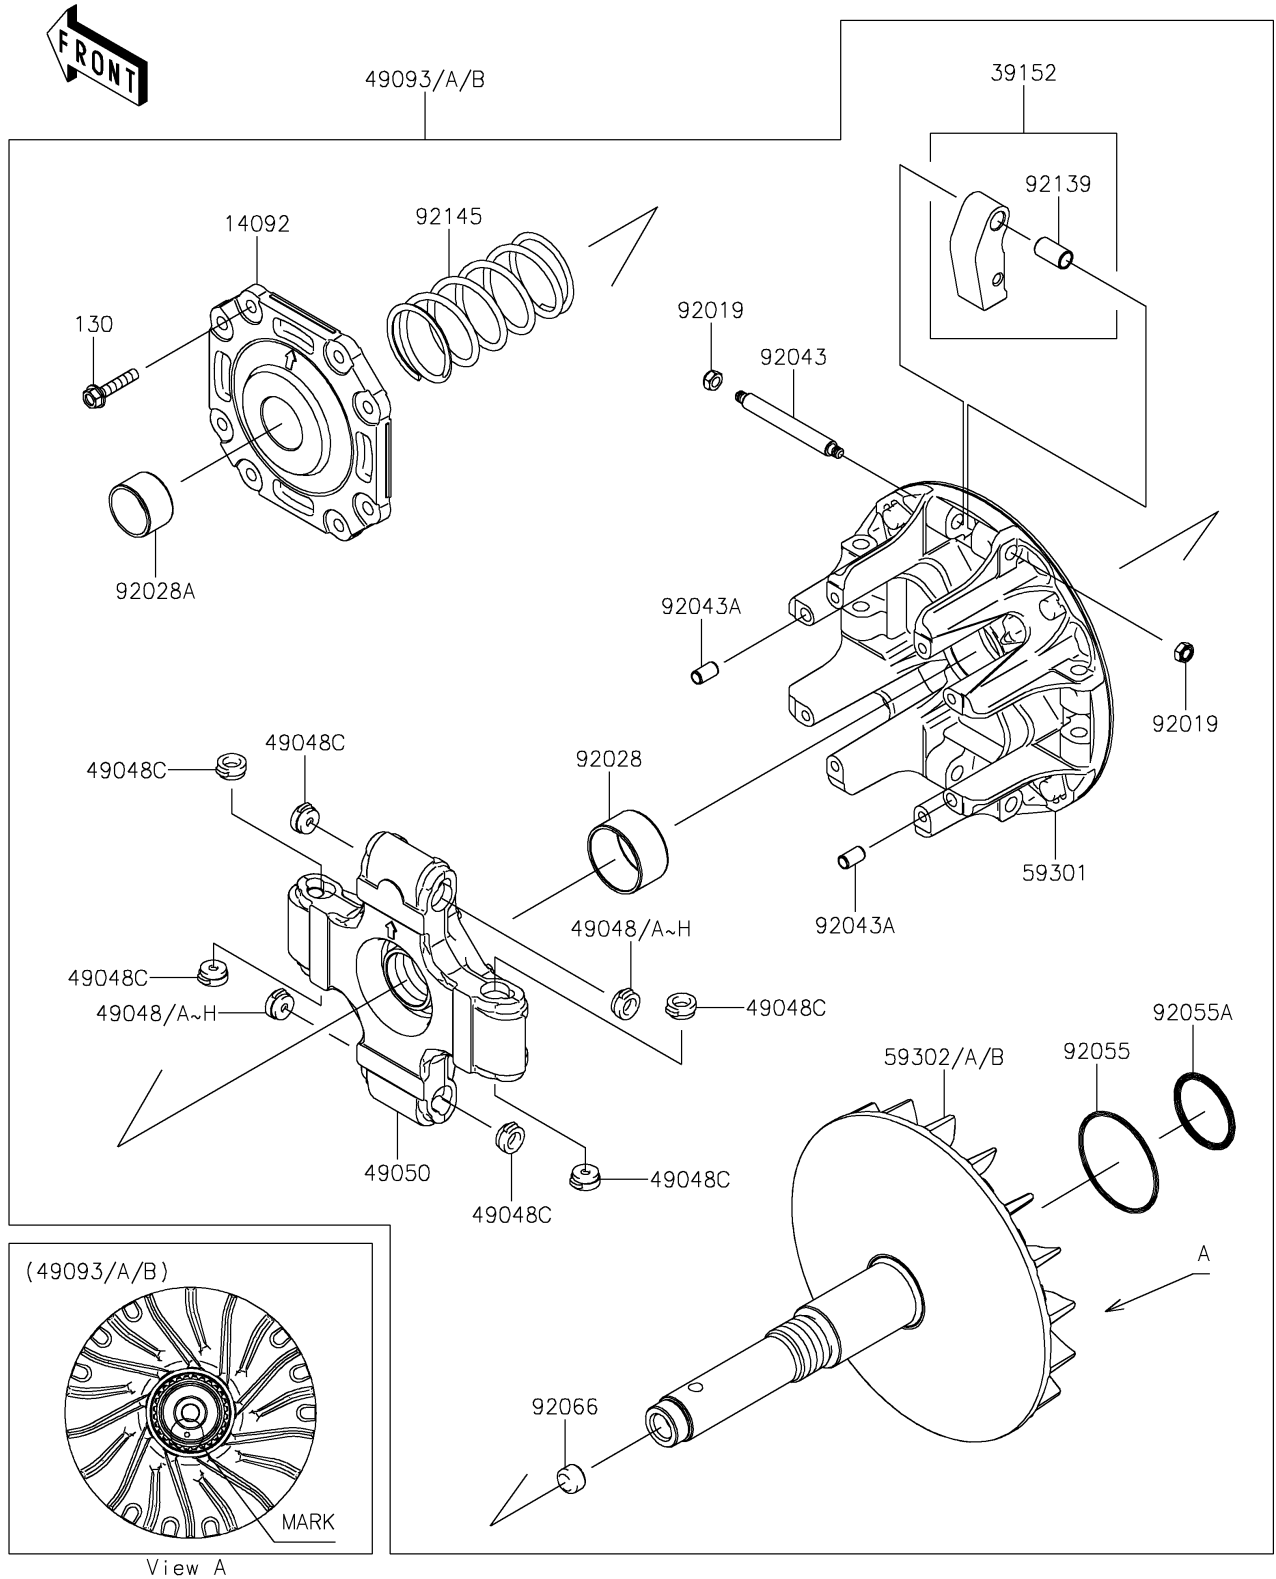

## 2017 MULE PRO-DXT™ DIESEL PARTS DIAGRAM

Drive Converter

E1391

## 2017 MULE PRO-DXT™ DIESEL PARTS LIST

Drive Converter

ITEM NAME	PART NUMBER	QUANTITY
BOLT-FLANGED,6X30 (Ref # 130)	130CA0630	1
COVER (Ref # 14092)	14092-1201	1
WEIGHT-RAMP (Ref # 39152)	39152-0043	1
SHOE,T=7.2 (Ref # 49048)	49048-1087	1
SHOE,T=7.3 (Ref # 49048A)	49048-1088	1
SHOE,T=7.4 (Ref # 49048B)	49048-1089	1
SHOE,T=7.5 (Ref # 49048C)	49048-1090	1
SHOE,T=7.6 (Ref # 49048D)	49048-1091	1
SHOE,T=7.7 (Ref # 49048E)	49048-1092	1
SHOE,T=7.8 (Ref # 49048F)	49048-1093	1
SHOE,T=7.9 (Ref # 49048G)	49048-1094	1
SHOE,T=8.0 (Ref # 49048H)	49048-1095	1
SPIDER (Ref # 49050)	49050-1083	1
CONVERTER-DRIVE,B MARK,WHITE (Ref # 49093)	49093-0050	1
CONVERTER-DRIVE,A MARK,BLUE (Ref # 49093A)	49093-0069	1
CONVERTER-DRIVE,C MARK,YELLOW (Ref # 49093B)	49093-0070	1
SHEAVE-MOVABLE (Ref # 59301)	59301-0025	1
SHEAVE-COMP,B MARK,WHITE (Ref # 59302)	59302-0092	1
SHEAVE-COMP,A MARK,BLUE (Ref # 59302A)	59302-0093	1
SHEAVE-COMP,C MARK,YELLOW (Ref # 59302B)	59302-0094	1
NUT,LOCK,6MM (Ref # 92019)	92019-008	1
BUSHING (Ref # 92028)	92028-1975	1
BUSHING (Ref # 92028A)	92028-1980	1
PIN (Ref # 92043)	92043-0809	1
PIN,6.2X8X14 (Ref # 92043A)	92043-1263	1
RING-O,59.5X2.4 (Ref # 92055)	92055-0753	1
RING-O,3.5X39.7 (Ref # 92055A)	92055-0789	1
PLUG (Ref # 92066)	92066-0784	1
BUSHING,9X11X19.75 (Ref # 92139)	92139-1103	1

## 2017 MULE PRO-DXT™ DIESEL PARTS LIST

Drive Converter

ITEM NAME	PART NUMBER	QUANTITY
SPRING (Ref # 92145)	92145-1670	1