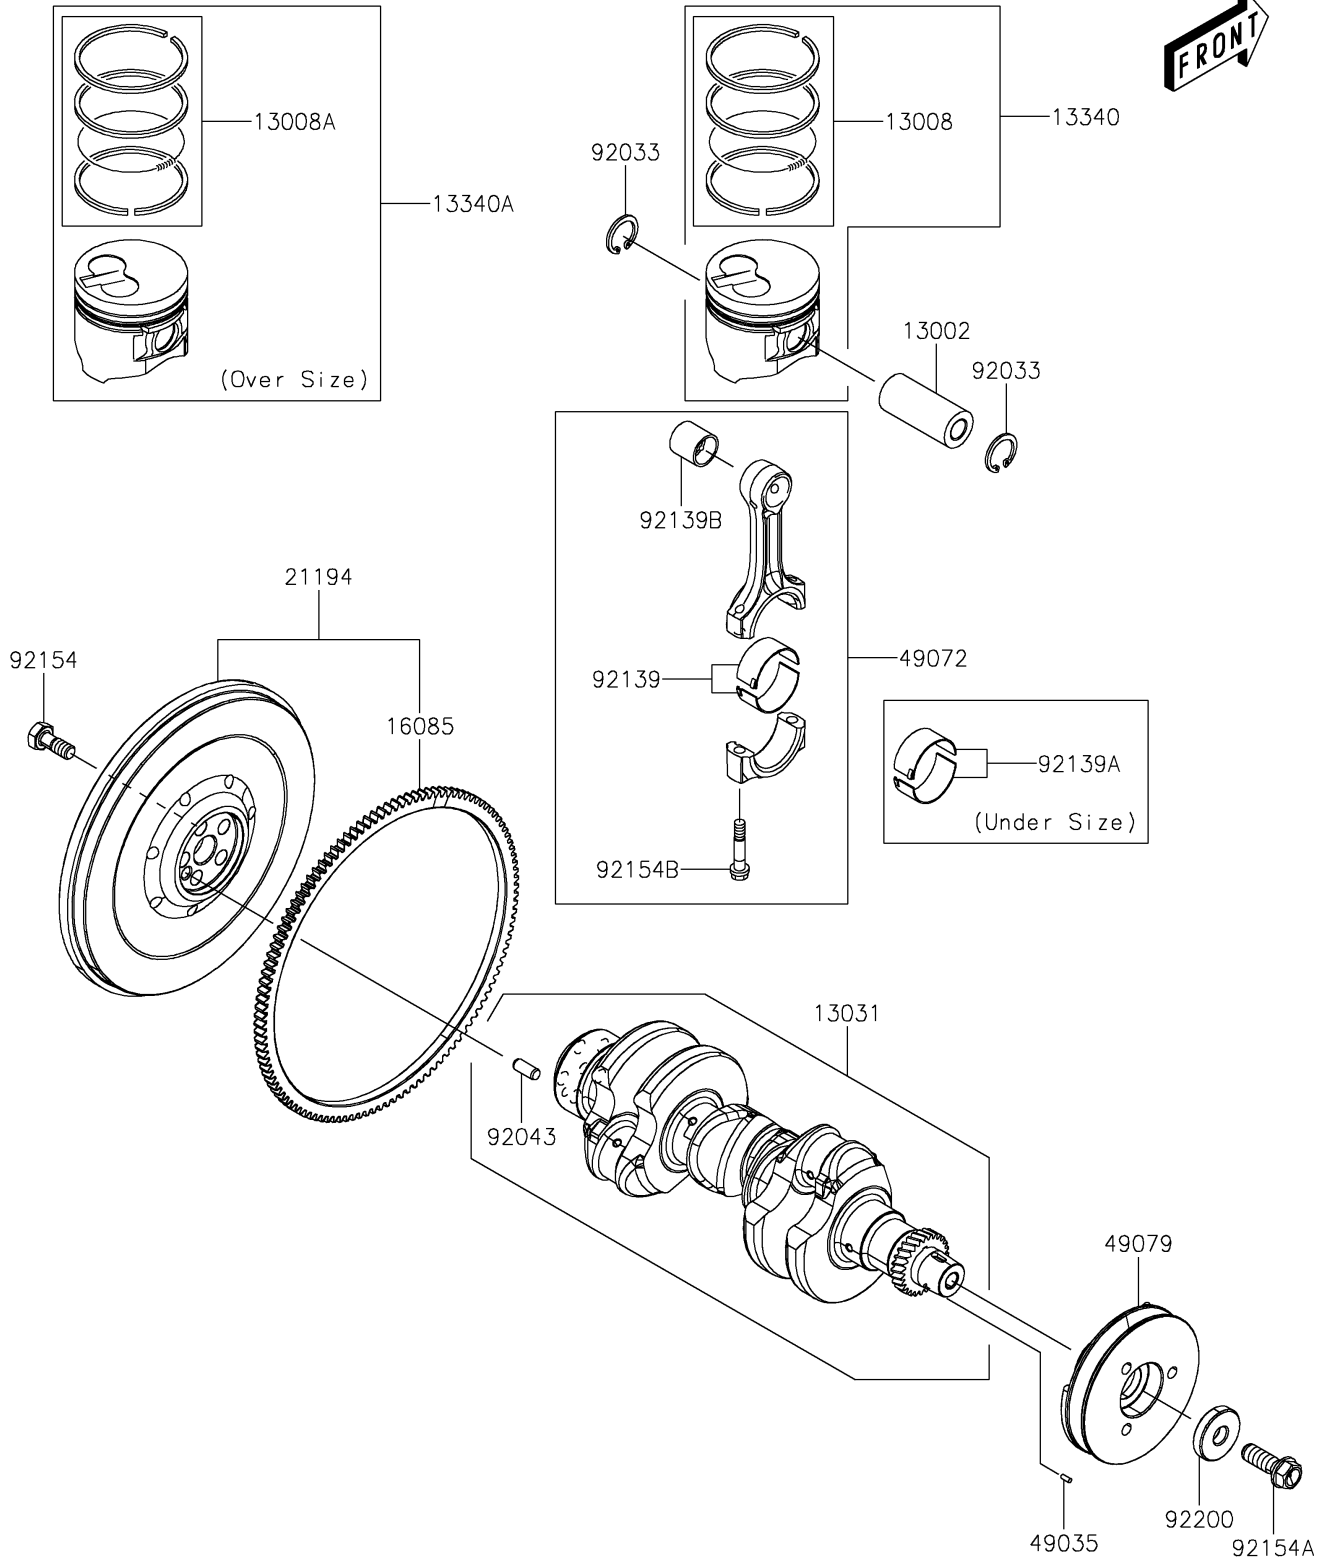

2020 MULE PRO-DXT™ DIESEL PARTS DIAGRAM

Crankshaft/Piston(s)

E1320

2020 MULE PRO-DXT™ DIESEL PARTS LIST

Crankshaft/Piston(s)

ITEM NAME	PART NUMBER	QUANTITY
PIN-PISTON (Ref # 13002)	13002-0047	3
RING-SET-PISTON,STD (Ref # 13008)	13008-0563	3
RING-SET-PISTON,O/S,0.25 (Ref # 13008A)	13008-0566	AR
CRANKSHAFT-COMP (Ref # 13031)	13031-0841	1
PISTON-ASSY-ENGINE,STD (Ref # 13340)	13340-0004	3
PISTON-ASSY-ENGINE,O/S,0.25 (Ref # 13340A)	13340-0005	AR
GEAR,RING (Ref # 16085)	16085-0655	1
FLYWHEEL-COMP (Ref # 21194)	21194-0037	1
PIN-SPRING (Ref # 49035)	49035-0017	1
ROD-COMP-CONNECTING (Ref # 49072)	49072-0001	3
PULLEY-BELT (Ref # 49079)	49079-0026	1
RING-SNAP (Ref # 92033)	92033-0774	6
PIN,8X16 (Ref # 92043)	92043-0886	1
BUSHING,STD (Ref # 92139)	92139-0860	3
BUSHING,U/S,0.25 (Ref # 92139A)	92139-0864	AR
BUSHING,PISTON PIN (Ref # 92139B)	92139-0865	3
BOLT,FLYWHEEL (Ref # 92154)	92154-1992	5
BOLT,FLANGED (Ref # 92154A)	92154-1993	1
BOLT,CONNECTING ROD (Ref # 92154B)	92154-1994	6
WASHER (Ref # 92200)	92200-1807	1