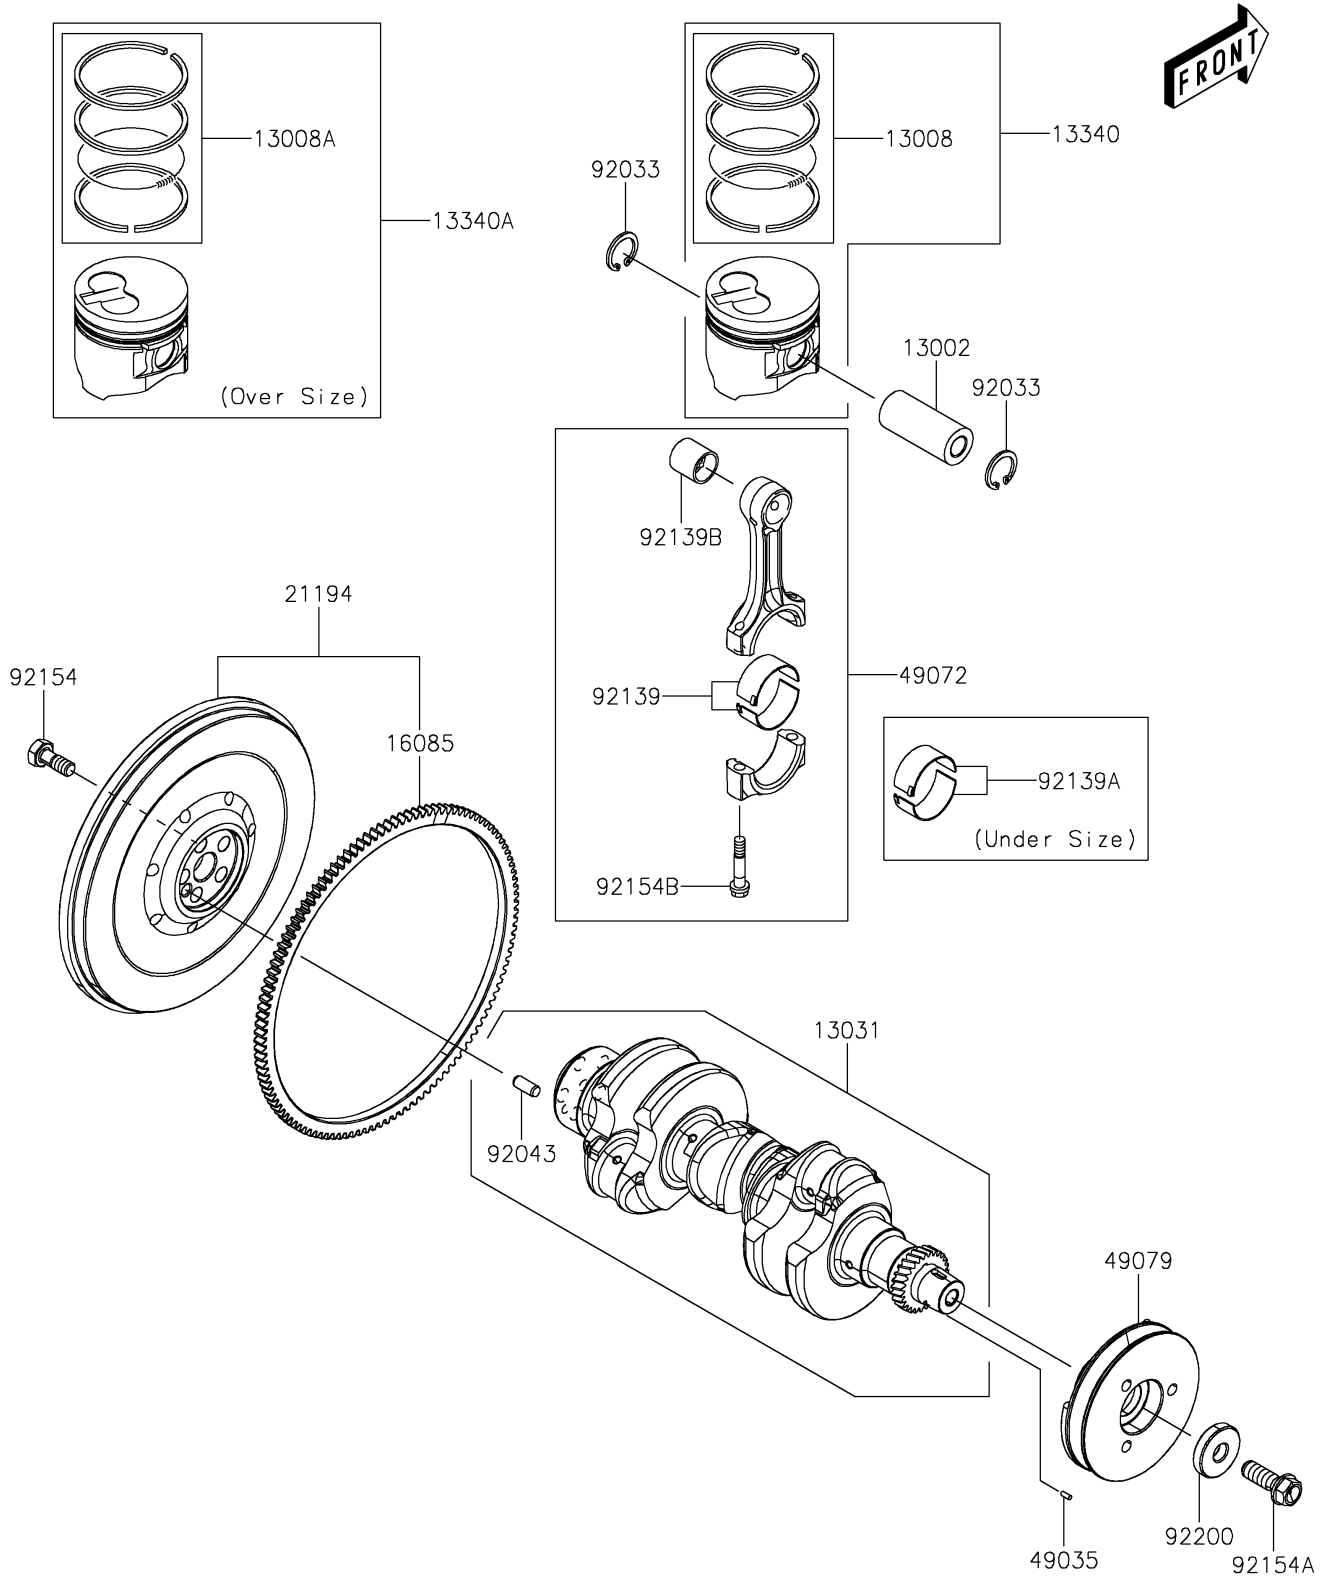

2017 MULE PRO-DXT™ DIESEL PARTS DIAGRAM

Crankshaft/Piston(s)

E1320

2017 MULE PRO-DXT™ DIESEL PARTS LIST

Crankshaft/Piston(s)

ITEM NAME	PART NUMBER	QUANTITY
PIN-PISTON (Ref # 13002)	13002-0047	1
RING-SET-PISTON,STD (Ref # 13008)	13008-0563	1
RING-SET-PISTON,O/S,0.25 (Ref # 13008A)	13008-0566	1
CRANKSHAFT-COMP (Ref # 13031)	13031-0841	1
PISTON-ASSY-ENGINE,STD (Ref # 13340)	13340-0004	1
PISTON-ASSY-ENGINE,O/S,0.25 (Ref # 13340A)	13340-0005	1
GEAR,RING (Ref # 16085)	16085-0655	1
FLYWHEEL-COMP (Ref # 21194)	21194-0037	1
PIN-SPRING (Ref # 49035)	49035-0017	1
ROD-COMP-CONNECTING (Ref # 49072)	49072-0001	1
PULLEY-BELT (Ref # 49079)	49079-0026	1
RING-SNAP (Ref # 92033)	92033-0774	1
PIN,8X16 (Ref # 92043)	92043-0886	1
BUSHING,STD (Ref # 92139)	92139-0860	1
BUSHING,U/S,0.25 (Ref # 92139A)	92139-0864	1
BUSHING,PISTON PIN (Ref # 92139B)	92139-0865	1
BOLT,FLYWHEEL (Ref # 92154)	92154-1992	1
BOLT,FLANGED (Ref # 92154A)	92154-1993	1
BOLT,CONNECTING ROD (Ref # 92154B)	92154-1994	1
WASHER (Ref # 92200)	92200-1807	1